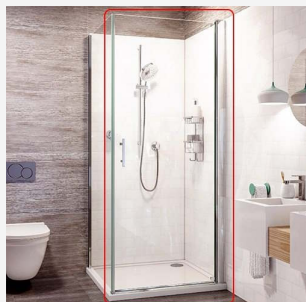

Product Options

Product code / Shower tray size / Actual size / Door aperture (mm)

N2F7613CS / 760 / 715-735 / 630mm

£477.60

Roman Showers Innov8 total height 1967mm. Single pivot clear glass shower door 1950mm high. For a shower tray front width of 760mm, adjustable size of 715-735mm. Pivot door aperture 630mm. Creates a corner shower enclosure with an additional side panel with a choice of sizes 760, 800 and 900mm. Glass pre-coated with Roman Ultra Care, a unique glass protection system. Made in the UK.