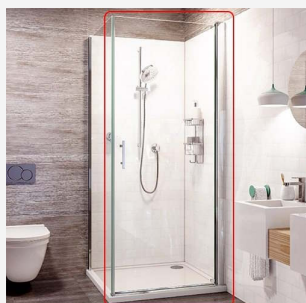

#### **N2F7613CS / 760 / 715-735 / 630mm**

£477.60

Roman Showers Innov8 total height 1967mm. Single pivot clear glass shower door 1950mm high. For a shower tray front width of 760mm, adjustable size of 715-735mm. Pivot door aperture 630mm. Creates a corner shower enclosure with an additional side panel with a choice of sizes 760, 800 and 900mm. Glass pre-coated with Roman Ultra Care, a unique glass protection system. Made in the UK.

#### **N2F813CS / 800 / 755-775 / 670mm**

£477.60

Roman Showers Innov8 total height 1967mm. Single pivot clear glass shower door 1950mm high. For a shower tray front width of 800mm, adjustable size of 755-775mm. Pivot door aperture 670mm. Creates a corner shower enclosure with an additional side panel with a choice of sizes 760, 800 and 900mm. Glass pre-coated with Roman Ultra Care, a unique glass protection system. Made in the UK.

#### **N2F913CS / 900 / 855-875 / 770mm**

£513.36

Roman Showers Innov8 total height 1967mm. Single pivot clear glass shower door 1950mm high. For a shower tray front width of 900mm, adjustable size of 855-875mm. Pivot door aperture 770mm. Creates a corner shower enclosure with an additional side panel with a choice of sizes 760, 800 and 900mm. Glass pre-coated with Roman Ultra Care, a unique glass protection system. Made in the UK.