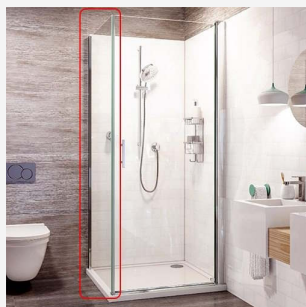

Product code / Shower tray size / Side panel actual size (mm)

N2R7613S / 760 / 715-735mm

£315.70

Roman Showers Innov8 total height 1967mm. Side panel with clear glass 1950mm high. For a shower tray side depth of 760mm, adjustable size of 715-735mm. Creates a corner shower enclosure with a Pivot door with a choice of sizes 760, 800 and 900mm. Glass pre-coated with Roman Ultra Care, a unique glass protection system. Made in the UK.