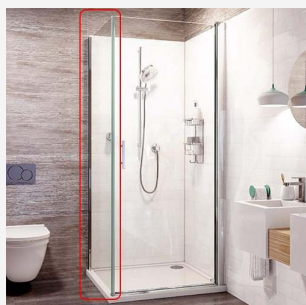

## Product code / Shower tray size / Side panel actual size (mm)

### **N2R7613S / 760 / 715-735mm**

£315.70

Roman Showers Innov8 total height 1967mm. Side panel with clear glass 1950mm high. For a shower tray side depth of 760mm, adjustable size of 715-735mm. Creates a corner shower enclosure with a Pivot door with a choice of sizes 760, 800 and 900mm. Glass pre-coated with Roman Ultra Care, a unique glass protection system. Made in the UK.

### **N2R813S / 800 / 755-775mm**

£315.70

Roman Showers Innov8 total height 1967mm. Side panel with clear glass 1950mm high. For a shower tray side depth of 800mm, adjustable size of 755-775mm. Creates a corner shower enclosure with a Pivot door with a choice of sizes 760, 800 and 900mm. Glass pre-coated with Roman Ultra Care, a unique glass protection system. Made in the UK.

### **N2R913S / 900 / 855-875mm**

£340.18

Roman Showers Innov8 total height 1967mm. Side panel with clear glass 1950mm high. For a shower tray side depth of 900mm, adjustable size of 855-875mm. Creates a corner shower enclosure with a Pivot door with a choice of sizes 760, 800 and 900mm. Glass pre-coated with Roman Ultra Care, a unique glass protection system. Made in the UK.