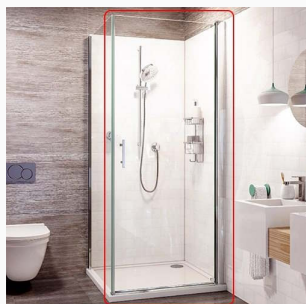

#### **N2F7613CS / 760 / 715-735 / 630mm**

£477.60

Roman Showers Innov8 total height 1967mm. Single pivot clear glass shower door 1950mm high. For a shower tray front width of 760mm, adjustable size of 715-735mm. Pivot door aperture 630mm. Creates a corner shower enclosure with an additional side panel with a choice of sizes 760, 800 and 900mm. Glass pre-coated with Roman Ultra Care, a unique glass protection system. Made in the UK.