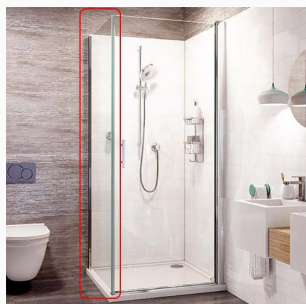

N2R813S / 800 / 755-775mm

£315.70

Roman Showers Innov8 total height 1967mm. Side panel with clear glass 1950mm high. For a shower tray side depth of 800mm, adjustable size of 755-775mm. Creates a corner shower enclosure with a Pivot door with a choice of sizes 760, 800 and 900mm. Glass pre-coated with Roman Ultra Care, a unique glass protection system. Made in the UK.