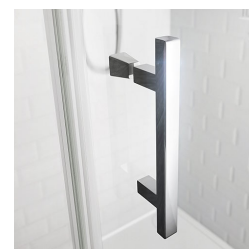

Product Images