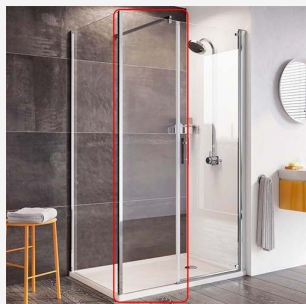

Product Options

Product code / Shower tray size / Inline panel for door ADJ size / Door aperture (mm)

N2HR1013S / 1000 / 955-975mm

£241.51

Roman showers Inline Panel for Corner 1000mm with 955-975mm adjustment. Forms part of the "Innov8 Pivot Door with In-Line Panel Corner Shower Enclosure". 8mm clear glass, 1950mm high. Bright Silver coloured frame. Glass pre-coated with Roman Ultra Care, a unique glass protection system. Made in the UK.

N2F1HDR13S / 585mm

£477.60

Roman showers pivot door with 585mm aperture. Forms part of the "Innov8 Pivot Door with In-Line Panel Shower Enclosure". 8mm clear glass, pivot door 1967mm high, full length pivoting tube. Low profile PVC seals. Chromed brass feature handle. Can be installed to fold either inward or outward. Bright Silver coloured frame. Glass pre-coated with Roman Ultra Care, a unique glass protection system. Made in the UK.

Product code / Shower tray size / Side panel for Inline Corner / ADJ (mm)

N2HR813S / 800 / 755-775mm

£315.70

Roman showers Side Panel 800mm with 755-775mm adjustment. Unhanded. Forms part of the "Innov8 Pivot Door with In-Line Panel Corner Shower Enclosure". 8mm clear glass, 1950mm high. Bright Silver coloured frame. Glass pre-coated with Roman Ultra Care, a unique glass protection system. Made in the UK.

Description

The Roman Innov8 is a series of 8mm thick glass shower enclosures with bright silver hinges and chromed brass feature door handle.

This corner version features a single pivot door with a fixed inline panel, and a fixed return panel for installation with a shower tray.