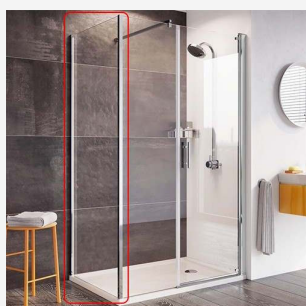

Product Options

Product code / Shower tray size / Inline panel for door ADJ size / Door aperture (mm)

N2HR1013S / 1000 / 955-975mm

£241.51

Roman showers Inline Panel for Corner 1000mm with 955-975mm adjustment. Forms part of the "Innov8 Pivot Door with In-Line Panel Corner Shower Enclosure". 8mm clear glass, 1950mm high. Bright Silver coloured frame. Glass pre-coated with Roman Ultra Care, a unique glass protection system. Made in the UK.

N2F1HDR13S / 585mm

£477.60

Roman showers pivot door with 585mm aperture. Forms part of the "Innov8 Pivot Door with In-Line Panel Shower Enclosure". 8mm clear glass, pivot door 1967mm high, full length pivoting tube. Low profile PVC seals. Chromed brass feature handle. Can be installed to fold either inward or outward. Bright Silver coloured frame. Glass pre-coated with Roman Ultra Care, a unique glass protection system. Made in the UK.

Product code / Shower tray size / Side panel for Inline Corner / ADJ (mm)

N2HR813S / 800 / 755-775mm

£315.70

Roman showers Side Panel 800mm with 755-775mm adjustment. Unhanded. Forms part of the "Innov8 Pivot Door with In-Line Panel Corner Shower Enclosure". 8mm clear glass, 1950mm high. Bright Silver coloured frame. Glass pre-coated with Roman Ultra Care, a unique glass protection system. Made in the UK.

Description

The Roman Innov8 is a series of 8mm thick glass shower enclosures with bright silver hinges and chromed brass feature door handle.

This corner version features a single pivot door with a fixed inline panel, and a fixed return panel for installation with a shower tray.