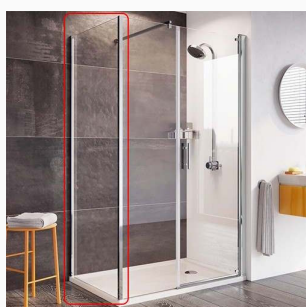

Product Options

Product code / Shower tray size / Inline panel for door ADJ size / Door aperture (mm)

N2HR1013S / 1000 / 955-975mm

£241.51

Roman showers Inline Panel for Corner 1000mm with 955-975mm adjustment. Forms part of the "Innov8 Pivot Door with In-Line Panel Corner Shower Enclosure". 8mm clear glass, 1950mm high. Bright Silver coloured frame. Glass pre-coated with Roman Ultra Care, a unique glass protection system. Made in the UK.

N2F1HDR13S / 585mm

£477.60

Roman showers pivot door with 585mm aperture. Forms part of the "Innov8 Pivot Door with In-Line Panel Shower Enclosure". 8mm clear glass, pivot door 1967mm high, full length pivoting tube. Low profile PVC seals. Chromed brass feature handle. Can be installed to fold either inward or outward. Bright Silver coloured frame. Glass pre-coated with Roman Ultra Care, a unique glass protection system. Made in the UK.

Product code / Shower tray size / Side panel for Inline Corner / ADJ (mm)

N2HR813S / 800 / 755-775mm

£315.70

Roman showers Side Panel 800mm with 755-775mm adjustment. Unhanded. Forms part of the "Innov8 Pivot Door with In-Line Panel Corner Shower Enclosure". 8mm clear glass, 1950mm high. Bright Silver coloured frame. Glass pre-coated with Roman Ultra Care, a unique glass protection system. Made in the UK.

N2HR913S / 900 / 855-875mm

£340.18

Roman showers Side Panel 900mm with 855-875mm adjustment. Unhanded. Forms part of the "Innov8 Pivot Door with In-Line Panel Corner Shower Enclosure". 8mm clear glass, 1950mm high. Bright Silver coloured frame. Glass pre-coated with Roman Ultra Care, a unique glass protection system. Made in the UK.