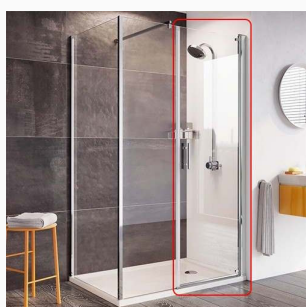

Product Options

Product code / Shower tray size / Inline panel for door ADJ size / Door aperture (mm)

N2HR1013S / 1000 / 955-975mm

£241.51

Roman showers Inline Panel for Corner 1000mm with 955-975mm adjustment. Forms part of the "Innov8 Pivot Door with In-Line Panel Corner Shower Enclosure". 8mm clear glass, 1950mm high. Bright Silver coloured frame. Glass pre-coated with Roman Ultra Care, a unique glass protection system. Made in the UK.

N2F1HDR13S / 585mm

£477.60

Roman showers pivot door with 585mm aperture. Forms part of the "Innov8 Pivot Door with In-Line Panel Shower Enclosure". 8mm clear glass, pivot door 1967mm high, full length pivoting tube. Low profile PVC seals. Chromed brass feature handle. Can be installed to fold either inward or outward. Bright Silver coloured frame. Glass pre-coated with Roman Ultra Care, a unique glass protection system. Made in the UK.

Product code / Shower tray size / Side panel for Inline Corner / ADJ (mm)

N2HR813S / 800 / 755-775mm

£315.70

Roman showers Side Panel 800mm with 755-775mm adjustment. Unhanded. Forms part of the "Innov8 Pivot Door with In-Line Panel Corner Shower Enclosure". 8mm clear glass, 1950mm high. Bright Silver coloured frame. Glass pre-coated with Roman Ultra Care, a unique glass protection system. Made in the UK.

Description

The Roman Innov8 is a series of 8mm thick glass shower enclosures with bright silver hinges and chromed brass feature door handle.

This corner version features a single pivot door with a fixed inline panel, and a fixed return panel for installation with a shower tray.