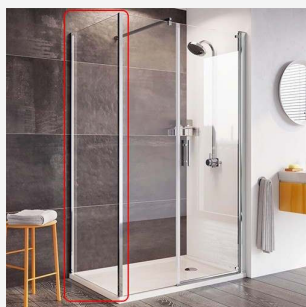

Product Options

Product code / Shower tray size / Inline panel for door ADJ size / Door aperture (mm)

N2F1HDR13S / 585mm

£477.60

Roman showers pivot door with 585mm aperture. Forms part of the "Innov8 Pivot Door with In-Line Panel Shower Enclosure". 8mm clear glass, pivot door 1967mm high, full length pivoting tube. Low profile PVC seals. Chromed brass feature handle. Can be installed to fold either inward or outward. Bright Silver coloured frame. Glass pre-coated with Roman Ultra Care, a unique glass protection system. Made in the UK.

N2HR1213S / 1200 / 1155-1175mm

£280.54

Roman showers Inline Panel for Corner 1200mm with 1155-1175mm adjustment. Forms part of the "Innov8 Pivot Door with In-Line Panel Corner Shower Enclosure". 8mm clear glass, 1950mm high. Bright Silver coloured frame. Glass pre-coated with Roman Ultra Care, a unique glass protection system. Made in the UK.

Product code / Shower tray size / Side panel for Inline Corner / ADJ (mm)

N2HR813S / 800 / 755-775mm

£315.70

Roman showers Side Panel 800mm with 755-775mm adjustment. Unhanded. Forms part of the "Innov8 Pivot Door with In-Line Panel Corner Shower Enclosure". 8mm clear glass, 1950mm high. Bright Silver coloured frame. Glass pre-coated with Roman Ultra Care, a unique glass protection system. Made in the UK.

Description

The Roman Innov8 is a series of 8mm thick glass shower enclosures with bright silver hinges and chromed brass feature door handle.

This corner version features a single pivot door with a fixed inline panel, and a fixed return panel for installation with a shower tray.