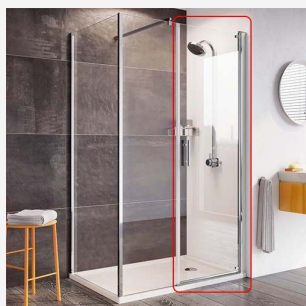

Product Options

Product code / Shower tray size / Inline panel for door ADJ size / Door aperture (mm)

N2F1HDR13S / 585mm

£477.60

Roman showers pivot door with 585mm aperture. Forms part of the "Innov8 Pivot Door with In-Line Panel Shower Enclosure". 8mm clear glass, pivot door 1967mm high, full length pivoting tube. Low profile PVC seals. Chromed brass feature handle. Can be installed to fold either inward or outward. Bright Silver coloured frame. Glass pre-coated with Roman Ultra Care, a unique glass protection system. Made in the UK.

N2HR1213S / 1200 / 1155-1175mm

£280.54

Roman showers Inline Panel for Corner 1200mm with 1155-1175mm adjustment. Forms part of the "Innov8 Pivot Door with In-Line Panel Corner Shower Enclosure". 8mm clear glass, 1950mm high. Bright Silver coloured frame. Glass pre-coated with Roman Ultra Care, a unique glass protection system. Made in the UK.

Product code / Shower tray size / Side panel for Inline Corner / ADJ (mm)

N2HR813S / 800 / 755-775mm

£315.70

Roman showers Side Panel 800mm with 755-775mm adjustment. Unhanded. Forms part of the "Innov8 Pivot Door with In-Line Panel Corner Shower Enclosure". 8mm clear glass, 1950mm high. Bright Silver coloured frame. Glass pre-coated with Roman Ultra Care, a unique glass protection system. Made in the UK.

Description

The Roman Innov8 is a series of 8mm thick glass shower enclosures with bright silver hinges and chromed brass feature door handle.

This corner version features a single pivot door with a fixed inline panel, and a fixed return panel for installation with a shower tray.