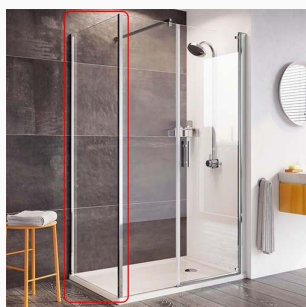

N2HR1213S / 1200 / 1155-1175mm

£280.54

Roman showers Inline Panel for Corner 1200mm with 1155-1175mm adjustment. Forms part of the "Innov8 Pivot Door with In-Line Panel Corner Shower Enclosure". 8mm clear glass, 1950mm high. Bright Silver coloured frame. Glass pre-coated with Roman Ultra Care, a unique glass protection system. Made in the UK.

Product code / Shower tray size / Side panel for Inline Corner / ADJ (mm)

N2HR813S / 800 / 755-775mm

£315.70

Roman showers Side Panel 800mm with 755-775mm adjustment. Unhanded. Forms part of the "Innov8 Pivot Door with In-Line Panel Corner Shower Enclosure". 8mm clear glass, 1950mm high. Bright Silver coloured frame. Glass pre-coated with Roman Ultra Care, a unique glass protection system. Made in the UK.

N2HR913S / 900 / 855-875mm

£340.18

Roman showers Side Panel 900mm with 855-875mm adjustment. Unhanded. Forms part of the "Innov8 Pivot Door with In-Line Panel Corner Shower Enclosure". 8mm clear glass, 1950mm high. Bright Silver coloured frame. Glass pre-coated with Roman Ultra Care, a unique glass protection system. Made in the UK.

Description

The Roman Innov8 is a series of 8mm thick glass shower enclosures with bright silver hinges and chromed brass feature door handle.

This corner version features a single pivot door with a fixed inline panel, and a fixed return panel for installation with a shower tray.