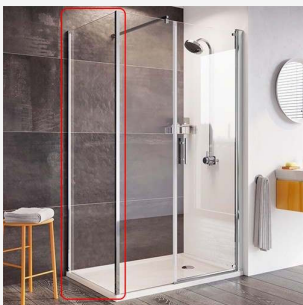

Product Options

Product code / Shower tray size / Inline panel for door ADJ size / Door aperture (mm)

N2F2HDR13S / 640mm

£477.60

Roman showers pivot door with 640mm aperture. Forms part of the "Innov8 Pivot Door with In-Line Panel Shower Enclosure". 8mm clear glass, pivot door 1967mm high, full length pivoting tube. Low profile PVC seals. Chromed brass feature handle. Can be installed to fold either inward or outward. Bright Silver coloured frame. Glass pre-coated with Roman Ultra Care, a unique glass protection system. Made in the UK.

N2HR1513S / 1500 / 1455-1475mm

£360.08

Roman showers Inline Panel for Corner 1500mm with 1455-1475mm adjustment. Forms part of the "Innov8 Pivot Door with In-Line Panel Corner Shower Enclosure". 8mm clear glass, 1950mm high. Bright Silver coloured frame. Glass pre-coated with Roman Ultra Care, a unique glass protection system. Made in the UK.

Product code / Shower tray size / Side panel for Inline Corner / ADJ (mm)

N2HR813S / 800 / 755-775mm

£315.70

Roman showers Side Panel 800mm with 755-775mm adjustment. Unhanded. Forms part of the "Innov8 Pivot Door with In-Line Panel Corner Shower Enclosure". 8mm clear glass, 1950mm high. Bright Silver coloured frame. Glass pre-coated with Roman Ultra Care, a unique glass protection system. Made in the UK.

Description

The Roman Innov8 is a series of 8mm thick glass shower enclosures with bright silver hinges and chromed brass feature door handle.

This corner version features a single pivot door with a fixed inline panel, and a fixed return panel for installation with a shower tray.