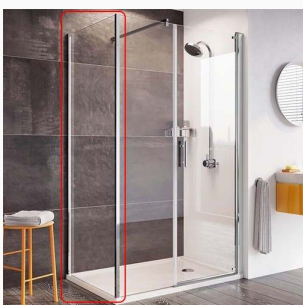

N2HR1513S / 1500 / 1455-1475mm

£360.08

Roman showers Inline Panel for Corner 1500mm with 1455-1475mm adjustment. Forms part of the "Innov8 Pivot Door with In-Line Panel Corner Shower Enclosure". 8mm clear glass, 1950mm high. Bright Silver coloured frame. Glass pre-coated with Roman Ultra Care, a unique glass protection system. Made in the UK.

Product code / Shower tray size / Side panel for Inline Corner / ADJ (mm)

N2HR813S / 800 / 755-775mm

£315.70

Roman showers Side Panel 800mm with 755-775mm adjustment. Unhanded. Forms part of the "Innov8 Pivot Door with In-Line Panel Corner Shower Enclosure". 8mm clear glass, 1950mm high. Bright Silver coloured frame. Glass pre-coated with Roman Ultra Care, a unique glass protection system. Made in the UK.

N2HR913S / 900 / 855-875mm

£340.18

Roman showers Side Panel 900mm with 855-875mm adjustment. Unhanded. Forms part of the "Innov8 Pivot Door with In-Line Panel Corner Shower Enclosure". 8mm clear glass, 1950mm high. Bright Silver coloured frame. Glass pre-coated with Roman Ultra Care, a unique glass protection system. Made in the UK.

Description

The Roman Innov8 is a series of 8mm thick glass shower enclosures with bright silver hinges and chromed brass feature door handle.

This corner version features a single pivot door with a fixed inline panel, and a fixed return panel for installation with a shower tray.