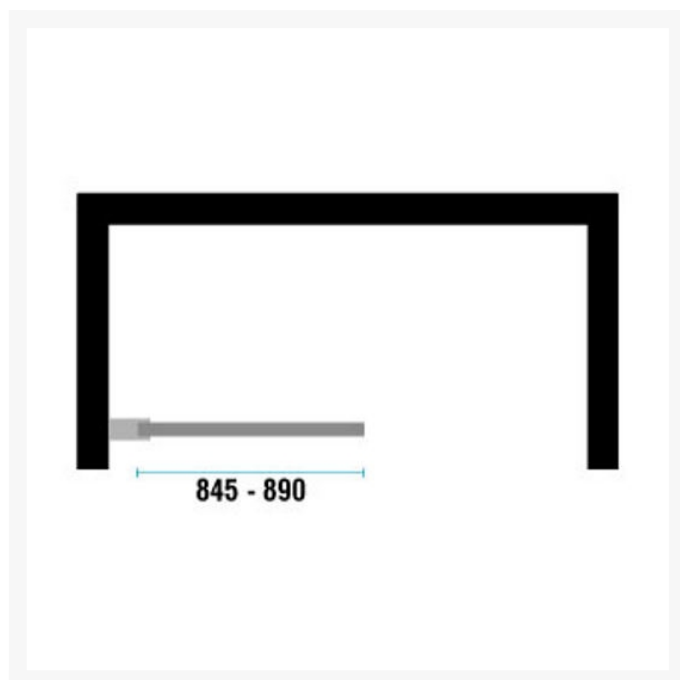

Independent 4 Life

Opulence GD8 - 8mm TSG Fixed Panel 750 x 300-900mm (Unhanded)

£175.20 Inc. VAT

Product Code: GD8

Product Images

COMPENSATOR STYLES

Place compensator against the wall ensuring that it rests on the flat area of the shower tray / weelfloor former.

GD8 HALF HEIGHT FIXED PANEL

WIDTH (mm)	ADJUSTMENT (min - max)	PRODUCT CODE
300	245-290	GD8-30-01
700	645-690	GD8-70-01
800	745-790	GD8-80-01
900	845-890	GD8-90-01

Product Options

config_hh_front_door	Price Inc. VAT
245-290	£175.20
645-690	£222.00
745-790	£243.60
845-890	£276.00

Additional Options

Wall profile compensator	Coved profile - Vinyl safety flooring	£0.00
	Square profile - Tiled floors & shower trays	£0.00

Description

The GD8 half height fixed panel with 8mm thick CE approved toughened safety glass with Easy Clean glass coating from the AKW / Contour Opulence range.

Key benefits:

- 750mm high shower doors
- Unhandled fixed glass panel
- Aluminium, satin chrome polished wall profile
- Fixed panel: 8mm thick CE approved toughened glass
- Fixed wall panel, with 45mm adjustment for easy fitting
- 45° fixed glass panel tie back bar ensure a rigid installation
- Clear seals
- Easy Clean glass coating - designed to reduce staining and help keep the enclosure looking new
- Choice of coved profile to accommodate vinyl flooring or square profile for tiled floors and shower trays
- Compatible with showers trays and wet room floor formers with a 40mm flat perimeter
- Choice of size