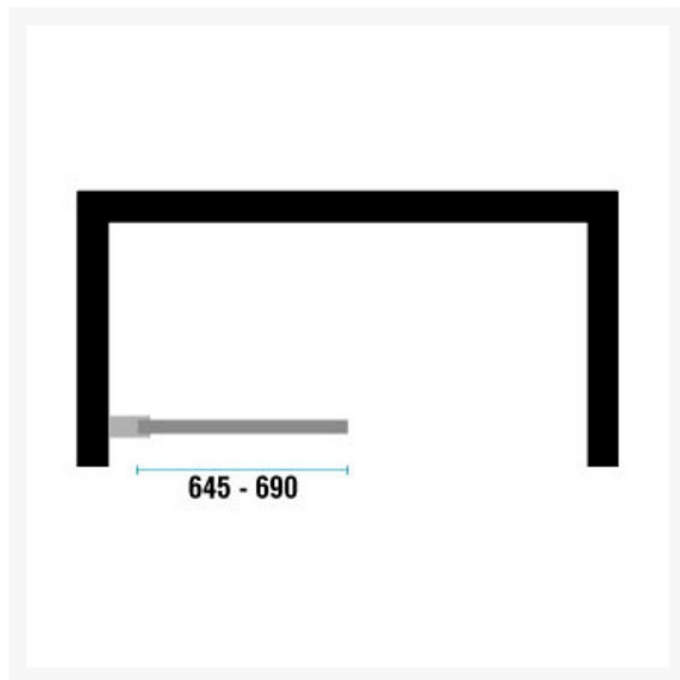

Independent 4 Life

Opulence GD8 - 8mm TSG Fixed Panel 750 x 300-900mm (Unhanded)

£175.20 Inc. VAT

Product Code: GD8

Product Images

COMPENSATOR STYLES

Place compensator against the wall ensuring that it rests on the flat area of the shower tray / weelfloor former.

GD8 HALF HEIGHT FIXED PANEL

WIDTH (mm)	ADJUSTMENT (min - max)	PRODUCT CODE
300	245-290	GD8-30-01
700	645-690	GD8-70-01
800	745-790	GD8-80-01
900	845-890	GD8-90-01

Product Options

config_hh_front_door	Price Inc. VAT
245-290	£175.20
645-690	£222.00
745-790	£243.60
845-890	£276.00

Additional Options

Wall profile compensator	Coved profile - Vinyl safety flooring	£0.00
	Square profile - Tiled floors & shower trays	£0.00

Description

The GD8 half height fixed panel with 8mm thick CE approved toughened safety glass with Easy Clean glass coating from the AKW / Contour Opulence range.

Key benefits:

- 750mm high shower doors
- Unhandled fixed glass panel
- Aluminium, satin chrome polished wall profile
- Fixed panel: 8mm thick CE approved toughened glass
- Fixed wall panel, with 45mm adjustment for easy fitting
- 45° fixed glass panel tie back bar ensure a rigid installation
- Clear seals
- Easy Clean glass coating - designed to reduce staining and help keep the enclosure looking new
- Choice of coved profile to accommodate vinyl flooring or square profile for tiled floors and shower trays
- Compatible with showers trays and wet room floor formers with a 40mm flat perimeter
- Choice of size