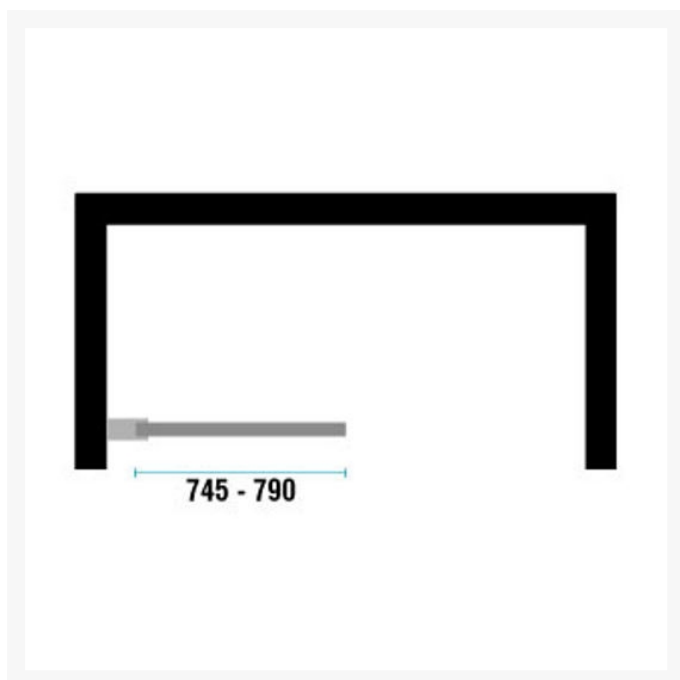

Independent 4 Life

Opulence GD8 - 8mm TSG Fixed Panel 750 x 300-900mm (Unhanded)

£175.20 Inc. VAT

Product Code: GD8

Product Images

COMPENSATOR STYLES

Place compensator against the wall ensuring that it rests on the flat area of the shower tray / weelfloor former.

GD8 HALF HEIGHT FIXED PANEL

WIDTH (mm)	ADJUSTMENT (min - max)	PRODUCT CODE
300	245-290	GD8-30-01
700	645-690	GD8-70-01
800	745-790	GD8-80-01
900	845-890	GD8-90-01

Product Options

config_hh_front_door	Price Inc. VAT
245-290	£175.20
645-690	£222.00
745-790	£243.60
845-890	£276.00

Additional Options

Wall profile compensator	Coved profile - Vinyl safety flooring	£0.00
	Square profile - Tiled floors & shower trays	£0.00

Description

The GD8 half height fixed panel with 8mm thick CE approved toughened safety glass with Easy Clean glass coating from the AKW / Contour Opulence range.

Key benefits:

- 750mm high shower doors
- Unhandled fixed glass panel
- Aluminium, satin chrome polished wall profile
- Fixed panel: 8mm thick CE approved toughened glass
- Fixed wall panel, with 45mm adjustment for easy fitting
- 45° fixed glass panel tie back bar ensure a rigid installation
- Clear seals
- Easy Clean glass coating - designed to reduce staining and help keep the enclosure looking new
- Choice of coved profile to accommodate vinyl flooring or square profile for tiled floors and shower trays
- Compatible with showers trays and wet room floor formers with a 40mm flat perimeter
- Choice of size