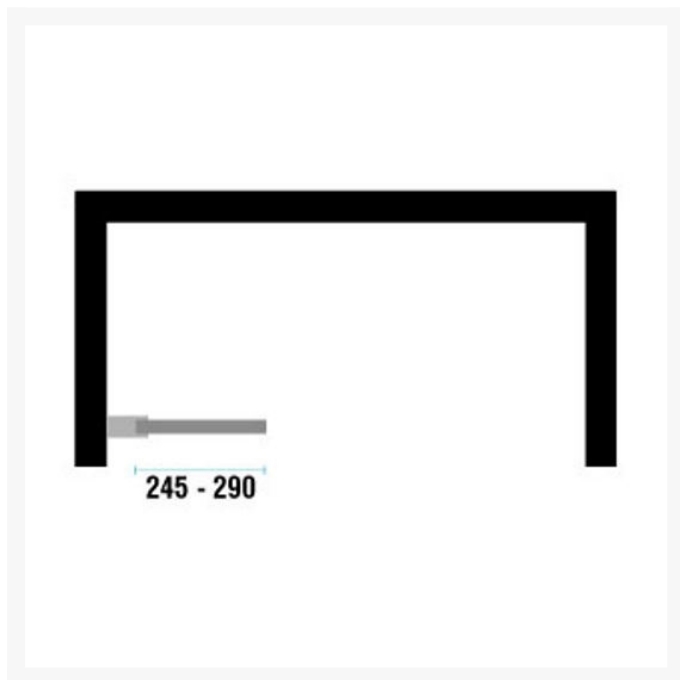

Independent 4 Life

Opulence GD8 - 8mm TSG Fixed Panel 750 x 300-900mm (Unhanded)

£175.20 Inc. VAT

Product Code: GD8

Product Images

COMPENSATOR STYLES

Place compensator against the wall ensuring that it rests on the flat area of the shower tray / weelfloor former.

GD8 HALF HEIGHT FIXED PANEL

WIDTH (mm)	ADJUSTMENT (min - max)	PRODUCT CODE
300	245-290	GD8-30-01
700	645-690	GD8-70-01
800	745-790	GD8-80-01
900	845-890	GD8-90-01

Product Options

config_hh_front_door	Price Inc. VAT
245-290	£175.20
645-690	£222.00
745-790	£243.60
845-890	£276.00

Additional Options

Wall profile compensator	Coved profile - Vinyl safety flooring	£0.00
	Square profile - Tiled floors & shower trays	£0.00

Description

The GD8 half height fixed panel with 8mm thick CE approved toughened safety glass with Easy Clean glass coating from the AKW / Contour Opulence range.