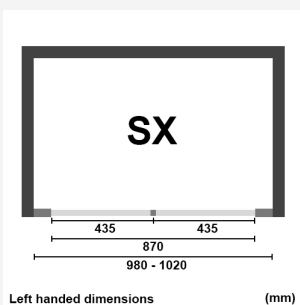

### H5B-DX / 720-760mm / RH

£1,541.00

Inline front entry fold flat, bifold shower door, right hung, left opening, 720-760 x 1950mm high. The bifold in/out hinges allows the door to fold flat in either direction. Magnetic lock door seals. 6mm toughened safety glass with BrillBox easy-cleaning treatment. Cut-out handle or choice of gel handles. DX - Right hand.

### H5C-DX / 780-820mm / RH

£1,556.00

Inline front entry fold flat, bifold shower door, right hung, left opening, 780-820 x 1950mm high. The bifold in/out hinges allows the door to fold flat in either direction. Magnetic lock door seals. 6mm toughened safety glass with BrillBox easy-cleaning treatment. Cut-out handle or choice of gel handles. DX - Right hand.

### H5D-SX / 880-920mm LH

£1,578.00

Inline front entry fold flat, bifold shower door, left hung, right opening 880-920 x 1950mm high. The bifold in/out hinges allows the door to fold flat in either direction. Magnetic lock door seals. 6mm toughened safety glass with BrillBox easy-cleaning treatment. Cut-out handle or choice of gel handles. SX - Left hand.

### H5D-DX / 880-920mm / RH

£1,578.00

Inline front entry fold flat, bifold shower door, right hung, left opening, 880-920 x 1950mm high. The bifold in/out hinges allows the door to fold flat in either direction. Magnetic lock door seals. 6mm toughened safety glass with BrillBox easy-cleaning treatment. Cut-out handle or choice of gel handles. DX - Right hand.