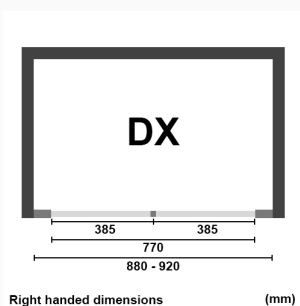

### H5B-DX / 720-760mm / RH

£1,541.00

Inline front entry fold flat, bifold shower door, right hung, left opening, 720-760 x 1950mm high. The bifold in/out hinges allows the door to fold flat in either direction. Magnetic lock door seals. 6mm toughened safety glass with BrillBox easy-cleaning treatment. Cut-out handle or choice of gel handles. DX - Right hand.

### H5C-SX / 780-820mm / LH

£1,556.00

Inline front entry fold flat, bifold shower door, left hung, right opening 780-820 x 1950mm high. The bifold in/out hinges allows the door to fold flat in either direction. Magnetic lock door seals. 6mm toughened safety glass with BrillBox easy-cleaning treatment. Cut-out handle or choice of gel handles. SX - Left hand.

### H5C-DX / 780-820mm / RH

£1,556.00

Inline front entry fold flat, bifold shower door, right hung, left opening, 780-820 x 1950mm high. The bifold in/out hinges allows the door to fold flat in either direction. Magnetic lock door seals. 6mm toughened safety glass with BrillBox easy-cleaning treatment. Cut-out handle or choice of gel handles. DX - Right hand.

### H5D-SX / 880-920mm LH

£1,578.00

Inline front entry fold flat, bifold shower door, left hung, right opening 880-920 x 1950mm high. The bifold in/out hinges allows the door to fold flat in either direction. Magnetic lock door seals. 6mm toughened safety glass with BrillBox easy-cleaning treatment. Cut-out handle or choice of gel handles. SX - Left hand.