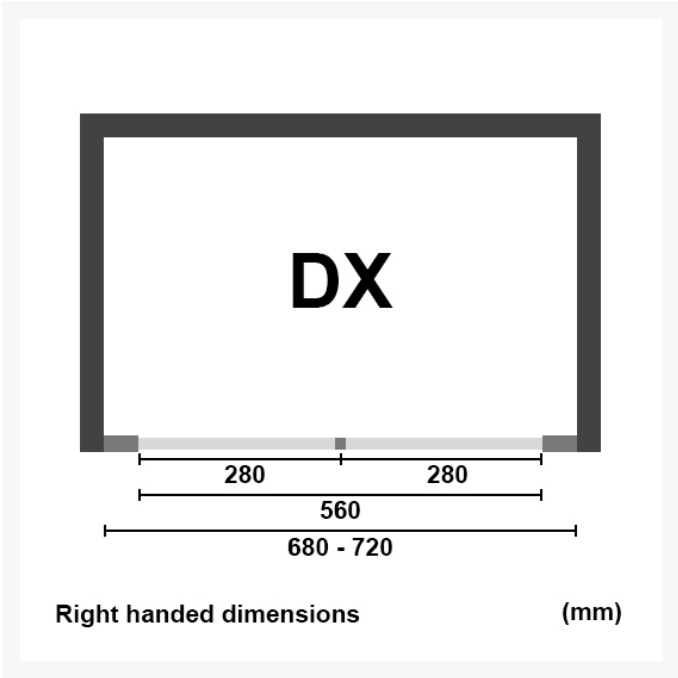

! BrillBox[®] MAKES IT EASIER TO CLEAN THE GLASS

Product Options

Product Code / Adjustment size (mm) / Door handing

H5A-SX / 680-720mm LH

£1,529.00

Inline front entry fold flat, bifold shower door, left hung, right opening 680-720 x 1950mm high. The bifold in/out hinges allows the door to fold flat in either direction. Magnetic lock door seals. 6mm toughened safety glass with BrillBox easy-cleaning treatment. Cut-out handle or choice of gel handles. SX - Left hand.

H5A-DX / 680-720mm / RH

£1,529.00

Inline front entry fold flat, bifold shower door, right hung, left opening, 680-720 x 1950mm high. The bifold in/out hinges allows the door to fold flat in either direction. Magnetic lock door seals. 6mm toughened safety glass with BrillBox easy-cleaning treatment. Cut-out handle or choice of gel handles. DX - Right hand.

H5B-SX / 720-760mm LH

£1,541.00

Inline front entry fold flat, bifold shower door, left hung, right opening 720-760 x 1950mm high. The bifold in/out hinges allows the door to fold flat in either direction. Magnetic lock door seals. 6mm toughened safety glass with BrillBox easy-cleaning treatment. Cut-out handle or choice of gel handles. SX - Left hand.

H5B-DX / 720-760mm / RH

£1,541.00

Inline front entry fold flat, bifold shower door, right hung, left opening, 720-760 x 1950mm high. The bifold in/out hinges allows the door to fold flat in either direction. Magnetic lock door seals. 6mm toughened safety glass with BrillBox easy-cleaning treatment. Cut-out handle or choice of gel handles. DX - Right hand.