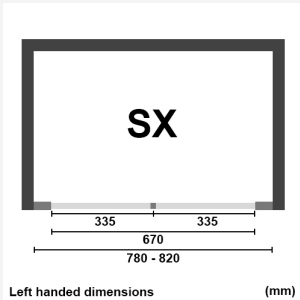

### H5A-SX / 680-720mm LH

£1,529.00

Inline front entry fold flat, bifold shower door, left hung, right opening 680-720 x 1950mm high. The bifold in/out hinges allows the door to fold flat in either direction. Magnetic lock door seals. 6mm toughened safety glass with BrillBox easy-cleaning treatment. Cut-out handle or choice of gel handles. SX - Left hand.

### H5A-DX / 680-720mm / RH

£1,529.00

Inline front entry fold flat, bifold shower door, right hung, left opening, 680-720 x 1950mm high. The bifold in/out hinges allows the door to fold flat in either direction. Magnetic lock door seals. 6mm toughened safety glass with BrillBox easy-cleaning treatment. Cut-out handle or choice of gel handles. DX - Right hand.

### H5B-SX / 720-760mm LH

£1,541.00

Inline front entry fold flat, bifold shower door, left hung, right opening 720-760 x 1950mm high. The bifold in/out hinges allows the door to fold flat in either direction. Magnetic lock door seals. 6mm toughened safety glass with BrillBox easy-cleaning treatment. Cut-out handle or choice of gel handles. SX - Left hand.

### H5B-DX / 720-760mm / RH

£1,541.00

Inline front entry fold flat, bifold shower door, right hung, left opening, 720-760 x 1950mm high. The bifold in/out hinges allows the door to fold flat in either direction. Magnetic lock door seals. 6mm toughened safety glass with BrillBox easy-cleaning treatment. Cut-out handle or choice of gel handles. DX - Right hand.