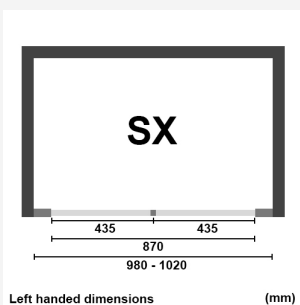

H5B-DX / 720-760mm / RH

£1,541.00

Inline front entry fold flat, bifold shower door, right hung, left opening, 720-760 x 1950mm high. The bifold in/out hinges allows the door to fold flat in either direction. Magnetic lock door seals. 6mm toughened safety glass with BrillBox easy-cleaning treatment. Cut-out handle or choice of gel handles. DX - Right hand.

H5C-DX / 780-820mm / RH

£1,556.00

Inline front entry fold flat, bifold shower door, right hung, left opening, 780-820 x 1950mm high. The bifold in/out hinges allows the door to fold flat in either direction. Magnetic lock door seals. 6mm toughened safety glass with BrillBox easy-cleaning treatment. Cut-out handle or choice of gel handles. DX - Right hand.

H5D-SX / 880-920mm LH

£1,578.00

Inline front entry fold flat, bifold shower door, left hung, right opening 880-920 x 1950mm high. The bifold in/out hinges allows the door to fold flat in either direction. Magnetic lock door seals. 6mm toughened safety glass with BrillBox easy-cleaning treatment. Cut-out handle or choice of gel handles. SX - Left hand.

H5D-DX / 880-920mm / RH

£1,578.00

Inline front entry fold flat, bifold shower door, right hung, left opening, 880-920 x 1950mm high. The bifold in/out hinges allows the door to fold flat in either direction. Magnetic lock door seals. 6mm toughened safety glass with BrillBox easy-cleaning treatment. Cut-out handle or choice of gel handles. DX - Right hand.