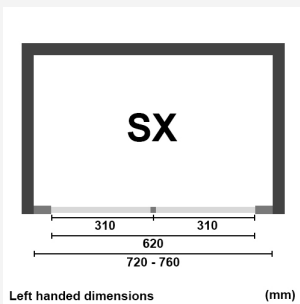

! BrillBox[®] MAKES IT EASIER TO CLEAN THE GLASS

Product Options

Product Code / Adjustment size (mm) / Door handing

H5A-SX / 680-720mm LH

£1,529.00

Inline front entry fold flat, bifold shower door, left hung, right opening 680-720 x 1950mm high. The bifold in/out hinges allows the door to fold flat in either direction. Magnetic lock door seals. 6mm toughened safety glass with BrillBox easy-cleaning treatment. Cut-out handle or choice of gel handles. SX - Left hand.

H5A-DX / 680-720mm / RH

£1,529.00

Inline front entry fold flat, bifold shower door, right hung, left opening, 680-720 x 1950mm high. The bifold in/out hinges allows the door to fold flat in either direction. Magnetic lock door seals. 6mm toughened safety glass with BrillBox easy-cleaning treatment. Cut-out handle or choice of gel handles. DX - Right hand.

H5B-SX / 720-760mm LH

£1,541.00

Inline front entry fold flat, bifold shower door, left hung, right opening 720-760 x 1950mm high. The bifold in/out hinges allows the door to fold flat in either direction. Magnetic lock door seals. 6mm toughened safety glass with BrillBox easy-cleaning treatment. Cut-out handle or choice of gel handles. SX - Left hand.

H5B-DX / 720-760mm / RH

£1,541.00

Inline front entry fold flat, bifold shower door, right hung, left opening, 720-760 x 1950mm high. The bifold in/out hinges allows the door to fold flat in either direction. Magnetic lock door seals. 6mm toughened safety glass with BrillBox easy-cleaning treatment. Cut-out handle or choice of gel handles. DX - Right hand.