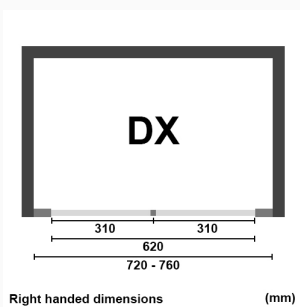

### H5A-SX / 680-720mm LH

£1,529.00

Inline front entry fold flat, bifold shower door, left hung, right opening 680-720 x 1950mm high. The bifold in/out hinges allows the door to fold flat in either direction. Magnetic lock door seals. 6mm toughened safety glass with BrillBox easy-cleaning treatment. Cut-out handle or choice of gel handles. SX - Left hand.

### H5A-DX / 680-720mm / RH

£1,529.00

Inline front entry fold flat, bifold shower door, right hung, left opening, 680-720 x 1950mm high. The bifold in/out hinges allows the door to fold flat in either direction. Magnetic lock door seals. 6mm toughened safety glass with BrillBox easy-cleaning treatment. Cut-out handle or choice of gel handles. DX - Right hand.

### H5B-SX / 720-760mm LH

£1,541.00

Inline front entry fold flat, bifold shower door, left hung, right opening 720-760 x 1950mm high. The bifold in/out hinges allows the door to fold flat in either direction. Magnetic lock door seals. 6mm toughened safety glass with BrillBox easy-cleaning treatment. Cut-out handle or choice of gel handles. SX - Left hand.

### H5B-DX / 720-760mm / RH

£1,541.00

Inline front entry fold flat, bifold shower door, right hung, left opening, 720-760 x 1950mm high. The bifold in/out hinges allows the door to fold flat in either direction. Magnetic lock door seals. 6mm toughened safety glass with BrillBox easy-cleaning treatment. Cut-out handle or choice of gel handles. DX - Right hand.