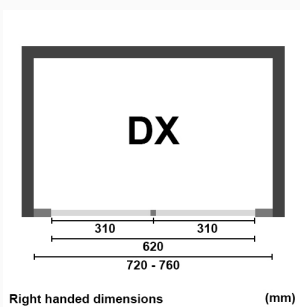

! BrillBox[®] MAKES IT EASIER TO CLEAN THE GLASS

Product Options

Product Code / Adjustment size (mm) / Door handing

H5A-SX / 680-720mm LH

£1,529.00

Inline front entry fold flat, bifold shower door, left hung, right opening 680-720 x 1950mm high. The bifold in/out hinges allows the door to fold flat in either direction. Magnetic lock door seals. 6mm toughened safety glass with BrillBox easy-cleaning treatment. Cut-out handle or choice of gel handles. SX - Left hand.

H5A-DX / 680-720mm / RH

£1,529.00

Inline front entry fold flat, bifold shower door, right hung, left opening, 680-720 x 1950mm high. The bifold in/out hinges allows the door to fold flat in either direction. Magnetic lock door seals. 6mm toughened safety glass with BrillBox easy-cleaning treatment. Cut-out handle or choice of gel handles. DX - Right hand.

H5B-SX / 720-760mm LH

£1,541.00

Inline front entry fold flat, bifold shower door, left hung, right opening 720-760 x 1950mm high. The bifold in/out hinges allows the door to fold flat in either direction. Magnetic lock door seals. 6mm toughened safety glass with BrillBox easy-cleaning treatment. Cut-out handle or choice of gel handles. SX - Left hand.

H5B-DX / 720-760mm / RH

£1,541.00

Inline front entry fold flat, bifold shower door, right hung, left opening, 720-760 x 1950mm high. The bifold in/out hinges allows the door to fold flat in either direction. Magnetic lock door seals. 6mm toughened safety glass with BrillBox easy-cleaning treatment. Cut-out handle or choice of gel handles. DX - Right hand.