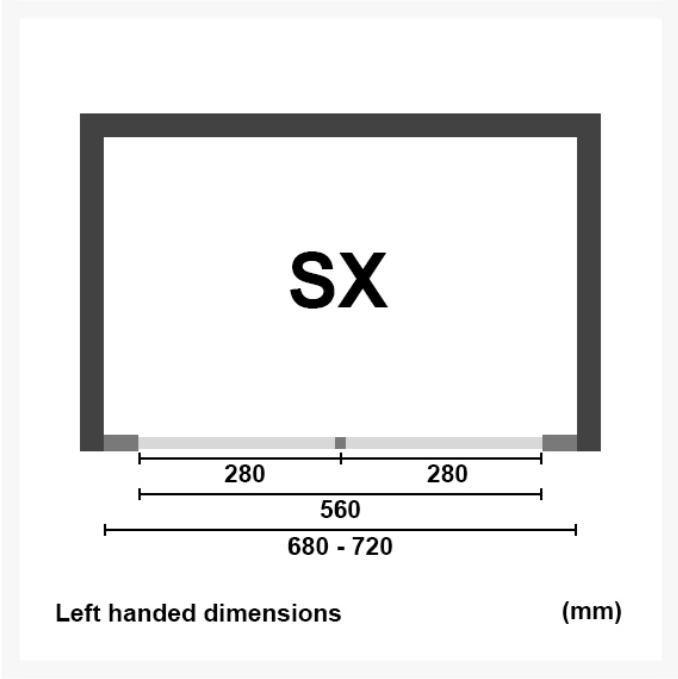

! BrillBox[®] MAKES IT EASIER TO CLEAN THE GLASS

Product Options

Product Code / Adjustment size (mm) / Door handing

H5A-SX / 680-720mm LH

£1,529.00

Inline front entry fold flat, bifold shower door, left hung, right opening 680-720 x 1950mm high. The bifold in/out hinges allows the door to fold flat in either direction. Magnetic lock door seals. 6mm toughened safety glass with BrillBox easy-cleaning treatment. Cut-out handle or choice of gel handles. SX - Left hand.

H5A-DX / 680-720mm / RH

£1,529.00

Inline front entry fold flat, bifold shower door, right hung, left opening, 680-720 x 1950mm high. The bifold in/out hinges allows the door to fold flat in either direction. Magnetic lock door seals. 6mm toughened safety glass with BrillBox easy-cleaning treatment. Cut-out handle or choice of gel handles. DX - Right hand.

H5B-SX / 720-760mm LH

£1,541.00

Inline front entry fold flat, bifold shower door, left hung, right opening 720-760 x 1950mm high. The bifold in/out hinges allows the door to fold flat in either direction. Magnetic lock door seals. 6mm toughened safety glass with BrillBox easy-cleaning treatment. Cut-out handle or choice of gel handles. SX - Left hand.

H5B-DX / 720-760mm / RH

£1,541.00

Inline front entry fold flat, bifold shower door, right hung, left opening, 720-760 x 1950mm high. The bifold in/out hinges allows the door to fold flat in either direction. Magnetic lock door seals. 6mm toughened safety glass with BrillBox easy-cleaning treatment. Cut-out handle or choice of gel handles. DX - Right hand.