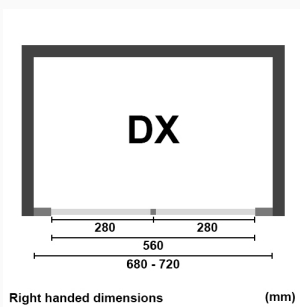

! BrillBox[®] MAKES IT EASIER TO CLEAN THE GLASS

Product Options

Product Code / Adjustment size (mm) / Door handing

H5A-SX / 680-720mm LH

£1,529.00

Inline front entry fold flat, bifold shower door, left hung, right opening 680-720 x 1950mm high. The bifold in/out hinges allows the door to fold flat in either direction. Magnetic lock door seals. 6mm toughened safety glass with BrillBox easy-cleaning treatment. Cut-out handle or choice of gel handles. SX - Left hand.

H5A-DX / 680-720mm / RH

£1,529.00

Inline front entry fold flat, bifold shower door, right hung, left opening, 680-720 x 1950mm high. The bifold in/out hinges allows the door to fold flat in either direction. Magnetic lock door seals. 6mm toughened safety glass with BrillBox easy-cleaning treatment. Cut-out handle or choice of gel handles. DX - Right hand.

H5B-SX / 720-760mm LH

£1,541.00

Inline front entry fold flat, bifold shower door, left hung, right opening 720-760 x 1950mm high. The bifold in/out hinges allows the door to fold flat in either direction. Magnetic lock door seals. 6mm toughened safety glass with BrillBox easy-cleaning treatment. Cut-out handle or choice of gel handles. SX - Left hand.

H5B-DX / 720-760mm / RH

£1,541.00

Inline front entry fold flat, bifold shower door, right hung, left opening, 720-760 x 1950mm high. The bifold in/out hinges allows the door to fold flat in either direction. Magnetic lock door seals. 6mm toughened safety glass with BrillBox easy-cleaning treatment. Cut-out handle or choice of gel handles. DX - Right hand.