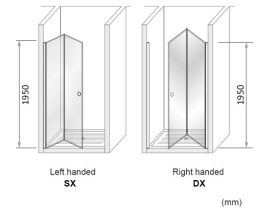

Product Images

Left handed folding style