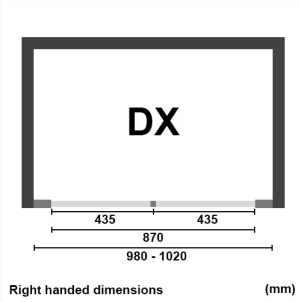

H5 E-DX / 980-1020mm / RH

£1,601.00

Inline front entry fold flat, bifold shower door, right hung, left opening, 980-1020 x 1950mm high. The bifold in/out hinges allows the door to fold flat in either direction. Magnetic lock door seals. 6mm toughened safety glass with BrillBox easy-cleaning treatment. Cut-out handle or choice of gel handles. DX - Right hand.