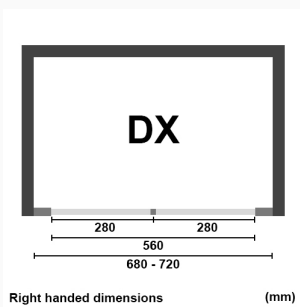

### H5A-SX / 680-720mm LH

£1,529.00

Inline front entry fold flat, bifold shower door, left hung, right opening 680-720 x 1950mm high. The bifold in/out hinges allows the door to fold flat in either direction. Magnetic lock door seals. 6mm toughened safety glass with BrillBox easy-cleaning treatment. Cut-out handle or choice of gel handles. SX - Left hand.

### H5A-DX / 680-720mm / RH

£1,529.00

Inline front entry fold flat, bifold shower door, right hung, left opening, 680-720 x 1950mm high. The bifold in/out hinges allows the door to fold flat in either direction. Magnetic lock door seals. 6mm toughened safety glass with BrillBox easy-cleaning treatment. Cut-out handle or choice of gel handles. DX - Right hand.

### H5B-SX / 720-760mm LH

£1,541.00

Inline front entry fold flat, bifold shower door, left hung, right opening 720-760 x 1950mm high. The bifold in/out hinges allows the door to fold flat in either direction. Magnetic lock door seals. 6mm toughened safety glass with BrillBox easy-cleaning treatment. Cut-out handle or choice of gel handles. SX - Left hand.

### H5B-DX / 720-760mm / RH

£1,541.00

Inline front entry fold flat, bifold shower door, right hung, left opening, 720-760 x 1950mm high. The bifold in/out hinges allows the door to fold flat in either direction. Magnetic lock door seals. 6mm toughened safety glass with BrillBox easy-cleaning treatment. Cut-out handle or choice of gel handles. DX - Right hand.