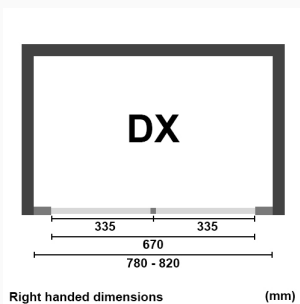

H5A-DX / 680-720mm / RH

£1,529.00

Inline front entry fold flat, bifold shower door, right hung, left opening, 680-720 x 1950mm high. The bifold in/out hinges allows the door to fold flat in either direction. Magnetic lock door seals. 6mm toughened safety glass with BrillBox easy-cleaning treatment. Cut-out handle or choice of gel handles. DX - Right hand.

H5B-SX / 720-760mm LH

£1,541.00

Inline front entry fold flat, bifold shower door, left hung, right opening 720-760 x 1950mm high. The bifold in/out hinges allows the door to fold flat in either direction. Magnetic lock door seals. 6mm toughened safety glass with BrillBox easy-cleaning treatment. Cut-out handle or choice of gel handles. SX - Left hand.

H5B-DX / 720-760mm / RH

£1,541.00

Inline front entry fold flat, bifold shower door, right hung, left opening, 720-760 x 1950mm high. The bifold in/out hinges allows the door to fold flat in either direction. Magnetic lock door seals. 6mm toughened safety glass with BrillBox easy-cleaning treatment. Cut-out handle or choice of gel handles. DX - Right hand.

H5C-SX / 780-820mm / LH

£1,556.00

Inline front entry fold flat, bifold shower door, left hung, right opening 780-820 x 1950mm high. The bifold in/out hinges allows the door to fold flat in either direction. Magnetic lock door seals. 6mm toughened safety glass with BrillBox easy-cleaning treatment. Cut-out handle or choice of gel handles. SX - Left hand.