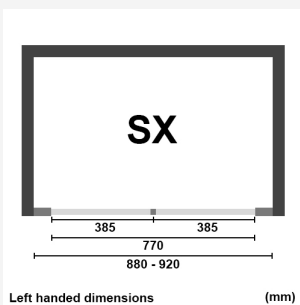

H5B-SX / 720-760mm LH

£1,541.00

Inline front entry fold flat, bifold shower door, left hung, right opening 720-760 x 1950mm high. The bifold in/out hinges allows the door to fold flat in either direction. Magnetic lock door seals. 6mm toughened safety glass with BrillBox easy-cleaning treatment. Cut-out handle or choice of gel handles. SX - Left hand.

H5B-DX / 720-760mm / RH

£1,541.00

Inline front entry fold flat, bifold shower door, right hung, left opening, 720-760 x 1950mm high. The bifold in/out hinges allows the door to fold flat in either direction. Magnetic lock door seals. 6mm toughened safety glass with BrillBox easy-cleaning treatment. Cut-out handle or choice of gel handles. DX - Right hand.

H5C-SX / 780-820mm / LH

£1,556.00

Inline front entry fold flat, bifold shower door, left hung, right opening 780-820 x 1950mm high. The bifold in/out hinges allows the door to fold flat in either direction. Magnetic lock door seals. 6mm toughened safety glass with BrillBox easy-cleaning treatment. Cut-out handle or choice of gel handles. SX - Left hand.

H5C-DX / 780-820mm / RH

£1,556.00

Inline front entry fold flat, bifold shower door, right hung, left opening, 780-820 x 1950mm high. The bifold in/out hinges allows the door to fold flat in either direction. Magnetic lock door seals. 6mm toughened safety glass with BrillBox easy-cleaning treatment. Cut-out handle or choice of gel handles. DX - Right hand.