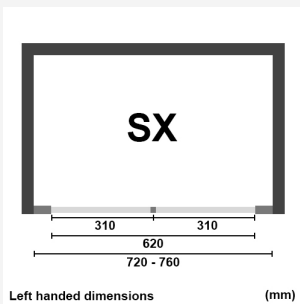

### H5A-SX / 680-720mm LH

£1,529.00

Inline front entry fold flat, bifold shower door, left hung, right opening 680-720 x 1950mm high. The bifold in/out hinges allows the door to fold flat in either direction. Magnetic lock door seals. 6mm toughened safety glass with BrillBox easy-cleaning treatment. Cut-out handle or choice of gel handles. SX - Left hand.

### H5A-DX / 680-720mm / RH

£1,529.00

Inline front entry fold flat, bifold shower door, right hung, left opening, 680-720 x 1950mm high. The bifold in/out hinges allows the door to fold flat in either direction. Magnetic lock door seals. 6mm toughened safety glass with BrillBox easy-cleaning treatment. Cut-out handle or choice of gel handles. DX - Right hand.

### H5B-SX / 720-760mm LH

£1,541.00

Inline front entry fold flat, bifold shower door, left hung, right opening 720-760 x 1950mm high. The bifold in/out hinges allows the door to fold flat in either direction. Magnetic lock door seals. 6mm toughened safety glass with BrillBox easy-cleaning treatment. Cut-out handle or choice of gel handles. SX - Left hand.

### H5B-DX / 720-760mm / RH

£1,541.00

Inline front entry fold flat, bifold shower door, right hung, left opening, 720-760 x 1950mm high. The bifold in/out hinges allows the door to fold flat in either direction. Magnetic lock door seals. 6mm toughened safety glass with BrillBox easy-cleaning treatment. Cut-out handle or choice of gel handles. DX - Right hand.