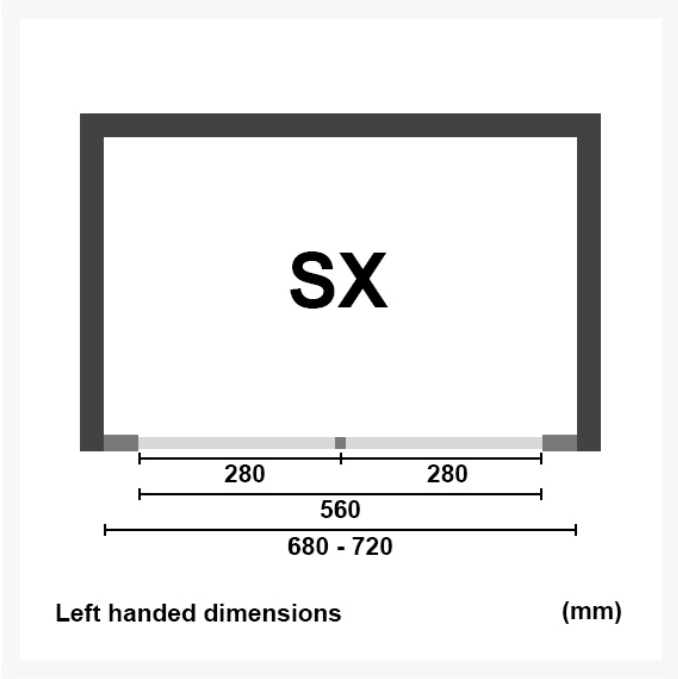

## Product Images

Left handed folding style

Right handed folding style

**!** BrillBox<sup>®</sup> MAKES IT EASIER TO CLEAN THE GLASS

### H5A-SX / 680-720mm LH

£1,529.00

Inline front entry fold flat, bifold shower door, left hung, right opening 680-720 x 1950mm high. The bifold in/out hinges allows the door to fold flat in either direction. Magnetic lock door seals. 6mm toughened safety glass with BrillBox easy-cleaning treatment. Cut-out handle or choice of gel handles. SX - Left hand.

### H5A-DX / 680-720mm / RH

£1,529.00

Inline front entry fold flat, bifold shower door, right hung, left opening, 680-720 x 1950mm high. The bifold in/out hinges allows the door to fold flat in either direction. Magnetic lock door seals. 6mm toughened safety glass with BrillBox easy-cleaning treatment. Cut-out handle or choice of gel handles. DX - Right hand.

### H5B-DX / 720-760mm / RH

£1,541.00

Inline front entry fold flat, bifold shower door, right hung, left opening, 720-760 x 1950mm high. The bifold in/out hinges allows the door to fold flat in either direction. Magnetic lock door seals. 6mm toughened safety glass with BrillBox easy-cleaning treatment. Cut-out handle or choice of gel handles. DX - Right hand.