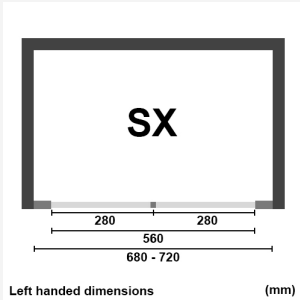

## Product Images

Left handed folding style

Right handed folding style

**!** BrillBox<sup>®</sup> MAKES IT EASIER TO CLEAN THE GLASS

### H5A-SX / 680-720mm LH

£1,529.00

Inline front entry fold flat, bifold shower door, left hung, right opening 680-720 x 1950mm high. The bifold in/out hinges allows the door to fold flat in either direction. Magnetic lock door seals. 6mm toughened safety glass with BrillBox easy-cleaning treatment. Cut-out handle or choice of gel handles. SX - Left hand.

### H5A-DX / 680-720mm / RH

£1,529.00

Inline front entry fold flat, bifold shower door, right hung, left opening, 680-720 x 1950mm high. The bifold in/out hinges allows the door to fold flat in either direction. Magnetic lock door seals. 6mm toughened safety glass with BrillBox easy-cleaning treatment. Cut-out handle or choice of gel handles. DX - Right hand.

### H5B-DX / 720-760mm / RH

£1,541.00

Inline front entry fold flat, bifold shower door, right hung, left opening, 720-760 x 1950mm high. The bifold in/out hinges allows the door to fold flat in either direction. Magnetic lock door seals. 6mm toughened safety glass with BrillBox easy-cleaning treatment. Cut-out handle or choice of gel handles. DX - Right hand.