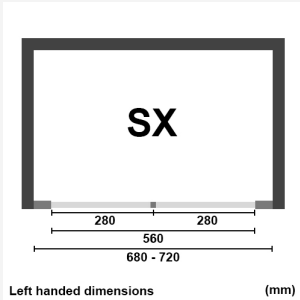

! BrillBox[®] MAKES IT EASIER TO CLEAN THE GLASS

Product Options

Product Code / Adjustment size (mm) / Door handing

H5A-SX / 680-720mm LH

£1,529.00

Inline front entry fold flat, bifold shower door, left hung, right opening 680-720 x 1950mm high. The bifold in/out hinges allows the door to fold flat in either direction. Magnetic lock door seals. 6mm toughened safety glass with BrillBox easy-cleaning treatment. Cut-out handle or choice of gel handles. SX - Left hand.

H5A-DX / 680-720mm / RH

£1,529.00

Inline front entry fold flat, bifold shower door, right hung, left opening, 680-720 x 1950mm high. The bifold in/out hinges allows the door to fold flat in either direction. Magnetic lock door seals. 6mm toughened safety glass with BrillBox easy-cleaning treatment. Cut-out handle or choice of gel handles. DX - Right hand.

H5B-SX / 720-760mm LH

£1,541.00

Inline front entry fold flat, bifold shower door, left hung, right opening 720-760 x 1950mm high. The bifold in/out hinges allows the door to fold flat in either direction. Magnetic lock door seals. 6mm toughened safety glass with BrillBox easy-cleaning treatment. Cut-out handle or choice of gel handles. SX - Left hand.

H5B-DX / 720-760mm / RH

£1,541.00

Inline front entry fold flat, bifold shower door, right hung, left opening, 720-760 x 1950mm high. The bifold in/out hinges allows the door to fold flat in either direction. Magnetic lock door seals. 6mm toughened safety glass with BrillBox easy-cleaning treatment. Cut-out handle or choice of gel handles. DX - Right hand.