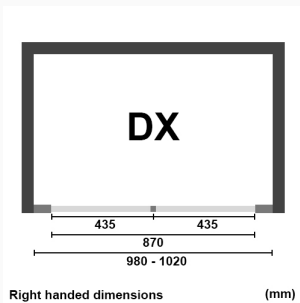

### H5C-DX / 780-820mm / RH

£1,556.00

Inline front entry fold flat, bifold shower door, right hung, left opening, 780-820 x 1950mm high. The bifold in/out hinges allows the door to fold flat in either direction. Magnetic lock door seals. 6mm toughened safety glass with BrillBox easy-cleaning treatment. Cut-out handle or choice of gel handles. DX - Right hand.

### H5D-SX / 880-920mm LH

£1,578.00

Inline front entry fold flat, bifold shower door, left hung, right opening 880-920 x 1950mm high. The bifold in/out hinges allows the door to fold flat in either direction. Magnetic lock door seals. 6mm toughened safety glass with BrillBox easy-cleaning treatment. Cut-out handle or choice of gel handles. SX - Left hand.

### H5D-DX / 880-920mm / RH

£1,578.00

Inline front entry fold flat, bifold shower door, right hung, left opening, 880-920 x 1950mm high. The bifold in/out hinges allows the door to fold flat in either direction. Magnetic lock door seals. 6mm toughened safety glass with BrillBox easy-cleaning treatment. Cut-out handle or choice of gel handles. DX - Right hand.

### H5E-SX / 980-1020mm LH

£1,601.00

Inline front entry fold flat, bifold shower door, left hung, right opening 980-1020 x 1950mm high. The bifold in/out hinges allows the door to fold flat in either direction. Magnetic lock door seals. 6mm toughened safety glass with BrillBox easy-cleaning treatment. Cut-out handle or choice of gel handles. SX - Left hand.