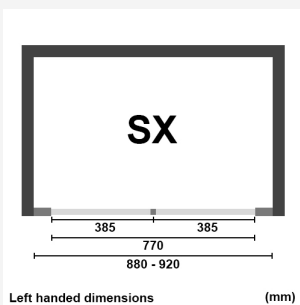

### H5B-SX / 720-760mm LH

£1,541.00

Inline front entry fold flat, bifold shower door, left hung, right opening 720-760 x 1950mm high. The bifold in/out hinges allows the door to fold flat in either direction. Magnetic lock door seals. 6mm toughened safety glass with BrillBox easy-cleaning treatment. Cut-out handle or choice of gel handles. SX - Left hand.

### H5B-DX / 720-760mm / RH

£1,541.00

Inline front entry fold flat, bifold shower door, right hung, left opening, 720-760 x 1950mm high. The bifold in/out hinges allows the door to fold flat in either direction. Magnetic lock door seals. 6mm toughened safety glass with BrillBox easy-cleaning treatment. Cut-out handle or choice of gel handles. DX - Right hand.

### H5C-SX / 780-820mm / LH

£1,556.00

Inline front entry fold flat, bifold shower door, left hung, right opening 780-820 x 1950mm high. The bifold in/out hinges allows the door to fold flat in either direction. Magnetic lock door seals. 6mm toughened safety glass with BrillBox easy-cleaning treatment. Cut-out handle or choice of gel handles. SX - Left hand.

### H5C-DX / 780-820mm / RH

£1,556.00

Inline front entry fold flat, bifold shower door, right hung, left opening, 780-820 x 1950mm high. The bifold in/out hinges allows the door to fold flat in either direction. Magnetic lock door seals. 6mm toughened safety glass with BrillBox easy-cleaning treatment. Cut-out handle or choice of gel handles. DX - Right hand.