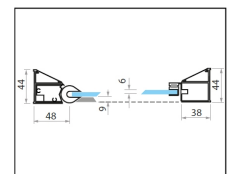

Product Images

Left handed folding style