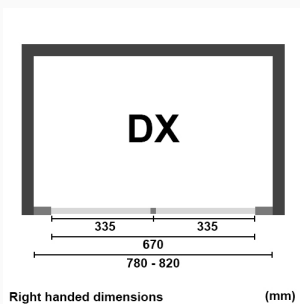

### H5A-DX / 680-720mm / RH

£1,529.00

Inline front entry fold flat, bifold shower door, right hung, left opening, 680-720 x 1950mm high. The bifold in/out hinges allows the door to fold flat in either direction. Magnetic lock door seals. 6mm toughened safety glass with BrillBox easy-cleaning treatment. Cut-out handle or choice of gel handles. DX - Right hand.

### H5B-SX / 720-760mm LH

£1,541.00

Inline front entry fold flat, bifold shower door, left hung, right opening 720-760 x 1950mm high. The bifold in/out hinges allows the door to fold flat in either direction. Magnetic lock door seals. 6mm toughened safety glass with BrillBox easy-cleaning treatment. Cut-out handle or choice of gel handles. SX - Left hand.

### H5B-DX / 720-760mm / RH

£1,541.00

Inline front entry fold flat, bifold shower door, right hung, left opening, 720-760 x 1950mm high. The bifold in/out hinges allows the door to fold flat in either direction. Magnetic lock door seals. 6mm toughened safety glass with BrillBox easy-cleaning treatment. Cut-out handle or choice of gel handles. DX - Right hand.

### H5C-SX / 780-820mm / LH

£1,556.00

Inline front entry fold flat, bifold shower door, left hung, right opening 780-820 x 1950mm high. The bifold in/out hinges allows the door to fold flat in either direction. Magnetic lock door seals. 6mm toughened safety glass with BrillBox easy-cleaning treatment. Cut-out handle or choice of gel handles. SX - Left hand.