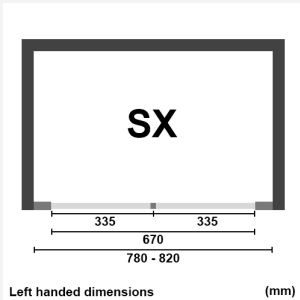

! BrillBox[®] MAKES IT EASIER TO CLEAN THE GLASS

Product Options

Product Code / Adjustment size (mm) / Door handing

H5A-SX / 680-720mm LH

£1,529.00

Inline front entry fold flat, bifold shower door, left hung, right opening 680-720 x 1950mm high. The bifold in/out hinges allows the door to fold flat in either direction. Magnetic lock door seals. 6mm toughened safety glass with BrillBox easy-cleaning treatment. Cut-out handle or choice of gel handles. SX - Left hand.

H5A-DX / 680-720mm / RH

£1,529.00

Inline front entry fold flat, bifold shower door, right hung, left opening, 680-720 x 1950mm high. The bifold in/out hinges allows the door to fold flat in either direction. Magnetic lock door seals. 6mm toughened safety glass with BrillBox easy-cleaning treatment. Cut-out handle or choice of gel handles. DX - Right hand.

H5B-SX / 720-760mm LH

£1,541.00

Inline front entry fold flat, bifold shower door, left hung, right opening 720-760 x 1950mm high. The bifold in/out hinges allows the door to fold flat in either direction. Magnetic lock door seals. 6mm toughened safety glass with BrillBox easy-cleaning treatment. Cut-out handle or choice of gel handles. SX - Left hand.

H5B-DX / 720-760mm / RH

£1,541.00

Inline front entry fold flat, bifold shower door, right hung, left opening, 720-760 x 1950mm high. The bifold in/out hinges allows the door to fold flat in either direction. Magnetic lock door seals. 6mm toughened safety glass with BrillBox easy-cleaning treatment. Cut-out handle or choice of gel handles. DX - Right hand.