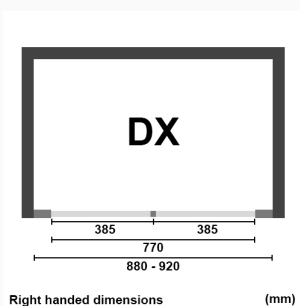

H5B-DX / 720-760mm / RH

£1,541.00

Inline front entry fold flat, bifold shower door, right hung, left opening, 720-760 x 1950mm high. The bifold in/out hinges allows the door to fold flat in either direction. Magnetic lock door seals. 6mm toughened safety glass with BrillBox easy-cleaning treatment. Cut-out handle or choice of gel handles. DX - Right hand.

H5C-SX / 780-820mm / LH

£1,556.00

Inline front entry fold flat, bifold shower door, left hung, right opening 780-820 x 1950mm high. The bifold in/out hinges allows the door to fold flat in either direction. Magnetic lock door seals. 6mm toughened safety glass with BrillBox easy-cleaning treatment. Cut-out handle or choice of gel handles. SX - Left hand.

H5C-DX / 780-820mm / RH

£1,556.00

Inline front entry fold flat, bifold shower door, right hung, left opening, 780-820 x 1950mm high. The bifold in/out hinges allows the door to fold flat in either direction. Magnetic lock door seals. 6mm toughened safety glass with BrillBox easy-cleaning treatment. Cut-out handle or choice of gel handles. DX - Right hand.

H5D-SX / 880-920mm LH

£1,578.00

Inline front entry fold flat, bifold shower door, left hung, right opening 880-920 x 1950mm high. The bifold in/out hinges allows the door to fold flat in either direction. Magnetic lock door seals. 6mm toughened safety glass with BrillBox easy-cleaning treatment. Cut-out handle or choice of gel handles. SX - Left hand.