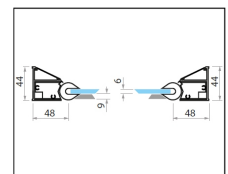

Product Images