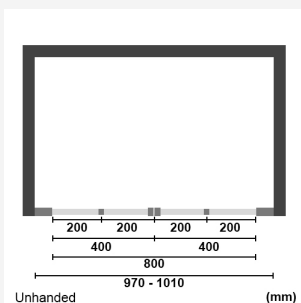

Product Options

Product Code / Adjustment size (mm)

H6A / 970-1010mm

£2,295.00

Inline double bi folding doors shower doors. The in/out hinges allow the doors to fold flat and in either direction. Magnetic lock door seals. 6mm toughened safety glass with BrillBox easy-cleaning treatment. Cut-out handles or choice of gel handles. For shower trays and tiled floors. 1950mm high x 970-1010mm width. Unhanded.

H6B / 1170-1210mm

£2,344.00

Inline double bi folding doors shower doors. The in/out hinges allow the doors to fold flat and in either direction. Magnetic lock door seals. 6mm toughened safety glass with BrillBox easy-cleaning treatment. Cut-out handles or choice of gel handles. For shower trays and tiled floors. 1950mm high x 1170-1210mm width. Unhanded.