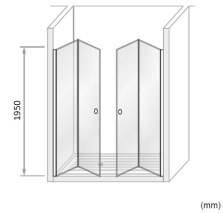

Product Images