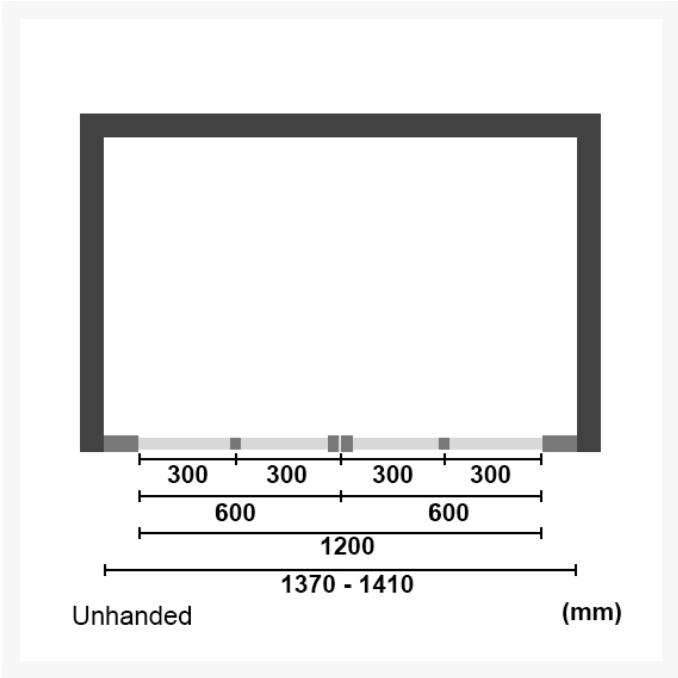

Product Options

Product Code / Adjustment size (mm)

H6A / 970-1010mm

£2,295.00

Inline double bi folding doors shower doors. The in/out hinges allow the doors to fold flat and in either direction. Magnetic lock door seals. 6mm toughened safety glass with BrillBox easy-cleaning treatment. Cut-out handles or choice of gel handles. For shower trays and tiled floors. 1950mm high x 970-1010mm width. Unhanded.

H6B / 1170-1210mm

£2,344.00

Inline double bi folding doors shower doors. The in/out hinges allow the doors to fold flat and in either direction. Magnetic lock door seals. 6mm toughened safety glass with BrillBox easy-cleaning treatment. Cut-out handles or choice of gel handles. For shower trays and tiled floors. 1950mm high x 1170-1210mm width. Unhanded.

H6C / 1370-1410mm

£2,387.00

Inline double bi folding doors shower doors. The in/out hinges allow the doors to fold flat and in either direction. Magnetic lock door seals. 6mm toughened safety glass with BrillBox easy-cleaning treatment. Cut-out handles or choice of gel handles. For shower trays and tiled floors. 1950mm high x 1370-1410mm width. Unhanded.