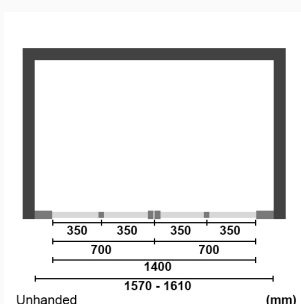

Product Options

Product Code / Adjustment size (mm)

H6A / 970-1010mm

£2,295.00

Inline double bi folding doors shower doors. The in/out hinges allow the doors to fold flat and in either direction. Magnetic lock door seals. 6mm toughened safety glass with BrillBox easy-cleaning treatment. Cut-out handles or choice of gel handles. For shower trays and tiled floors. 1950mm high x 970-1010mm width. Unhanded.

H6B / 1170-1210mm

£2,344.00

Inline double bi folding doors shower doors. The in/out hinges allow the doors to fold flat and in either direction. Magnetic lock door seals. 6mm toughened safety glass with BrillBox easy-cleaning treatment. Cut-out handles or choice of gel handles. For shower trays and tiled floors. 1950mm high x 1170-1210mm width. Unhanded.

H6C / 1370-1410mm

£2,387.00

Inline double bi folding doors shower doors. The in/out hinges allow the doors to fold flat and in either direction. Magnetic lock door seals. 6mm toughened safety glass with BrillBox easy-cleaning treatment. Cut-out handles or choice of gel handles. For shower trays and tiled floors. 1950mm high x 1370-1410mm width. Unhanded.

H6D / 1570-1610mm

£2,427.00

Inline double bi folding doors shower doors. The in/out hinges allow the doors to fold flat and in either direction. Magnetic lock door seals. 6mm toughened safety glass with BrillBox easy-cleaning treatment. Cut-out handles or choice of gel handles. For shower trays and tiled floors. 1950mm high x 1570-1610mm width. Unhanded.