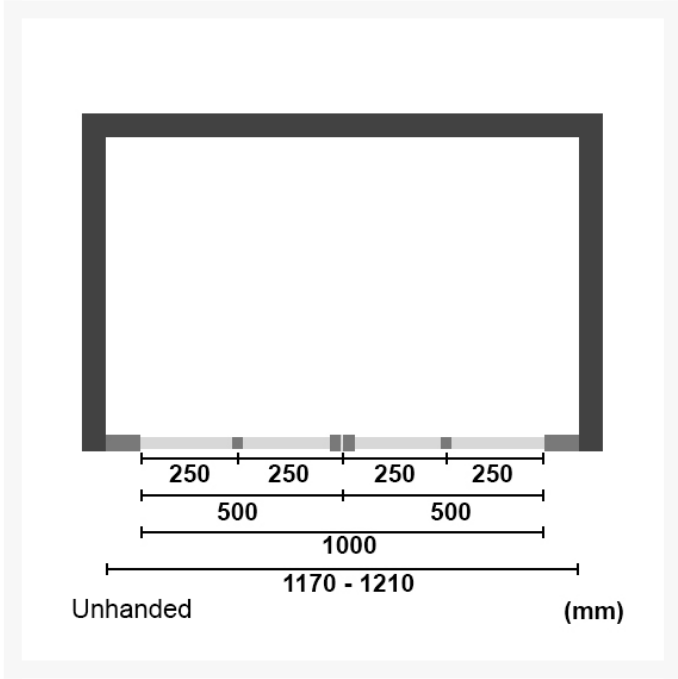

Product Options

Product Code / Adjustment size (mm)

H6A / 970-1010mm

£2,295.00

Inline double bi folding doors shower doors. The in/out hinges allow the doors to fold flat and in either direction. Magnetic lock door seals. 6mm toughened safety glass with BrillBox easy-cleaning treatment. Cut-out handles or choice of gel handles. For shower trays and tiled floors. 1950mm high x 970-1010mm width. Unhanded.

H6B / 1170-1210mm

£2,344.00

Inline double bi folding doors shower doors. The in/out hinges allow the doors to fold flat and in either direction. Magnetic lock door seals. 6mm toughened safety glass with BrillBox easy-cleaning treatment. Cut-out handles or choice of gel handles. For shower trays and tiled floors. 1950mm high x 1170-1210mm width. Unhanded.

H6C / 1370-1410mm

£2,387.00

Inline double bi folding doors shower doors. The in/out hinges allow the doors to fold flat and in either direction. Magnetic lock door seals. 6mm toughened safety glass with BrillBox easy-cleaning treatment. Cut-out handles or choice of gel handles. For shower trays and tiled floors. 1950mm high x 1370-1410mm width. Unhanded.

H6D / 1570-1610mm

£2,427.00

Inline double bi folding doors shower doors. The in/out hinges allow the doors to fold flat and in either direction. Magnetic lock door seals. 6mm toughened safety glass with BrillBox easy-cleaning treatment. Cut-out handles or choice of gel handles. For shower trays and tiled floors. 1950mm high x 1570-1610mm width. Unhanded.