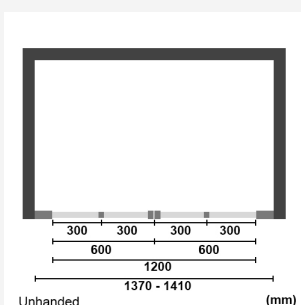

Product Options

Product Code / Adjustment size (mm)

H6A / 970-1010mm

£2,295.00

Inline double bi folding doors shower doors. The in/out hinges allow the doors to fold flat and in either direction. Magnetic lock door seals. 6mm toughened safety glass with BrillBox easy-cleaning treatment. Cut-out handles or choice of gel handles. For shower trays and tiled floors. 1950mm high x 970-1010mm width. Unhanded.

H6B / 1170-1210mm

£2,344.00

Inline double bi folding doors shower doors. The in/out hinges allow the doors to fold flat and in either direction. Magnetic lock door seals. 6mm toughened safety glass with BrillBox easy-cleaning treatment. Cut-out handles or choice of gel handles. For shower trays and tiled floors. 1950mm high x 1170-1210mm width. Unhanded.

H6C / 1370-1410mm

£2,387.00

Inline double bi folding doors shower doors. The in/out hinges allow the doors to fold flat and in either direction. Magnetic lock door seals. 6mm toughened safety glass with BrillBox easy-cleaning treatment. Cut-out handles or choice of gel handles. For shower trays and tiled floors. 1950mm high x 1370-1410mm width. Unhanded.