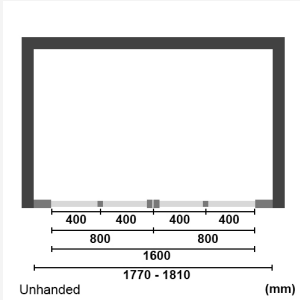

Product Options

Product Code / Adjustment size (mm)

H6A / 970-1010mm

£2,295.00

Inline double bi folding doors shower doors. The in/out hinges allow the doors to fold flat and in either direction. Magnetic lock door seals. 6mm toughened safety glass with BrillBox easy-cleaning treatment. Cut-out handles or choice of gel handles. For shower trays and tiled floors. 1950mm high x 970-1010mm width. Unhanded.

H6B / 1170-1210mm

£2,344.00

Inline double bi folding doors shower doors. The in/out hinges allow the doors to fold flat and in either direction. Magnetic lock door seals. 6mm toughened safety glass with BrillBox easy-cleaning treatment. Cut-out handles or choice of gel handles. For shower trays and tiled floors. 1950mm high x 1170-1210mm width. Unhanded.

H6C / 1370-1410mm

£2,387.00

Inline double bi folding doors shower doors. The in/out hinges allow the doors to fold flat and in either direction. Magnetic lock door seals. 6mm toughened safety glass with BrillBox easy-cleaning treatment. Cut-out handles or choice of gel handles. For shower trays and tiled floors. 1950mm high x 1370-1410mm width. Unhanded.

H6D / 1570-1610mm

£2,427.00

Inline double bi folding doors shower doors. The in/out hinges allow the doors to fold flat and in either direction. Magnetic lock door seals. 6mm toughened safety glass with BrillBox easy-cleaning treatment. Cut-out handles or choice of gel handles. For shower trays and tiled floors. 1950mm high x 1570-1610mm width. Unhanded.