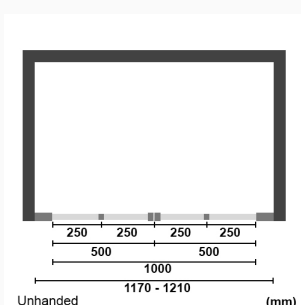

Product Options

Product Code / Adjustment size (mm)

H6A / 970-1010mm

£2,295.00

Inline double bi folding doors shower doors. The in/out hinges allow the doors to fold flat and in either direction. Magnetic lock door seals. 6mm toughened safety glass with BrillBox easy-cleaning treatment. Cut-out handles or choice of gel handles. For shower trays and tiled floors. 1950mm high x 970-1010mm width. Unhanded.

H6B / 1170-1210mm

£2,344.00

Inline double bi folding doors shower doors. The in/out hinges allow the doors to fold flat and in either direction. Magnetic lock door seals. 6mm toughened safety glass with BrillBox easy-cleaning treatment. Cut-out handles or choice of gel handles. For shower trays and tiled floors. 1950mm high x 1170-1210mm width. Unhanded.

H6C / 1370-1410mm

£2,387.00

Inline double bi folding doors shower doors. The in/out hinges allow the doors to fold flat and in either direction. Magnetic lock door seals. 6mm toughened safety glass with BrillBox easy-cleaning treatment. Cut-out handles or choice of gel handles. For shower trays and tiled floors. 1950mm high x 1370-1410mm width. Unhanded.