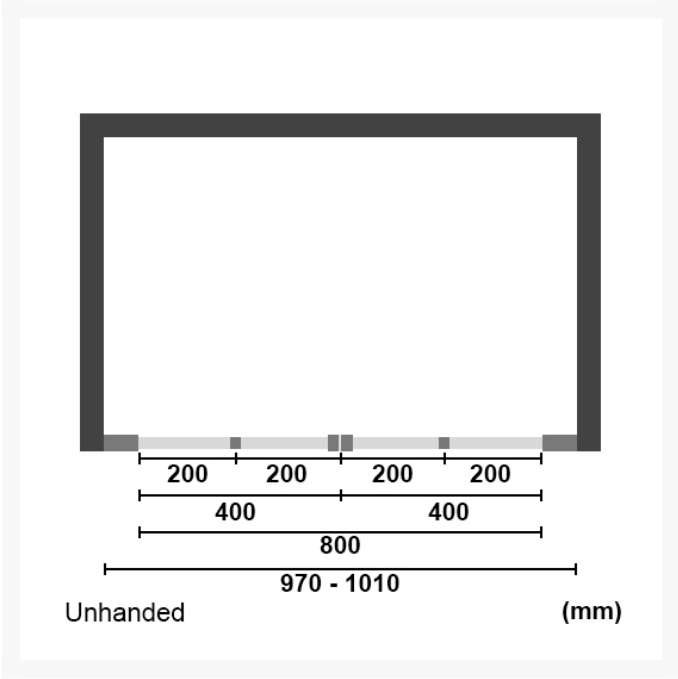

Product Options

Product Code / Adjustment size (mm)

H6A / 970-1010mm

£2,295.00

Inline double bi folding doors shower doors. The in/out hinges allow the doors to fold flat and in either direction. Magnetic lock door seals. 6mm toughened safety glass with BrillBox easy-cleaning treatment. Cut-out handles or choice of gel handles. For shower trays and tiled floors. 1950mm high x 970-1010mm width. Unhanded.

H6B / 1170-1210mm

£2,344.00

Inline double bi folding doors shower doors. The in/out hinges allow the doors to fold flat and in either direction. Magnetic lock door seals. 6mm toughened safety glass with BrillBox easy-cleaning treatment. Cut-out handles or choice of gel handles. For shower trays and tiled floors. 1950mm high x 1170-1210mm width. Unhanded.

H6C / 1370-1410mm

£2,387.00

Inline double bi folding doors shower doors. The in/out hinges allow the doors to fold flat and in either direction. Magnetic lock door seals. 6mm toughened safety glass with BrillBox easy-cleaning treatment. Cut-out handles or choice of gel handles. For shower trays and tiled floors. 1950mm high x 1370-1410mm width. Unhanded.

H6D / 1570-1610mm

£2,427.00

Inline double bi folding doors shower doors. The in/out hinges allow the doors to fold flat and in either direction. Magnetic lock door seals. 6mm toughened safety glass with BrillBox easy-cleaning treatment. Cut-out handles or choice of gel handles. For shower trays and tiled floors. 1950mm high x 1570-1610mm width. Unhanded.