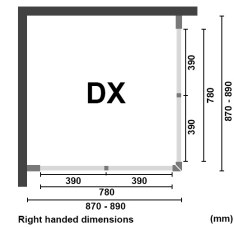

Product Images