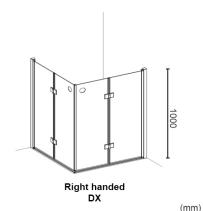

Product Images