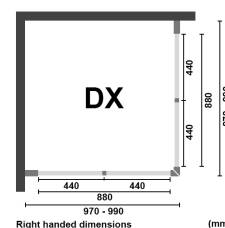

Independent 4 Life

Box Docce 2B H8B Bi-fold Doors 1000mm High x 970-990x970-990mm - DX (Right Hand)

£2,460.00 Inc. VAT

Product Code: H8B-DX

Product Images

! BrillBox[®] MAKES IT EASIER TO CLEAN THE GLASS

 ZOOM 	 ZOOM
------------------	------------------

Description

Right Hand (DX) half height corner entry shower enclosure by renowned Italian manufacturers Box Docce 2B.

A stunning product from the Series 4000 range, it combines polished aluminium profiles alongside clear toughened glass.

Technical details:

- Right Hand (DX)
- Total width of each side (mm): 970-990 (adjustable)
- Combined width of both bi-folding door panels (mm): 880

www.independent4life.co.uk | info@independent4life.co.uk | Tel: 0800 500 3001 | VAT No: 942447711

Additional Information

Manufacturer	Box Docce 2B
Height (mm)	1000
Shape	Corner
Tray Size (mm)	1000x1000
Handing	Right Hand
Front - ADJ Size (mm)	970-990
Return - ADJ Size (mm)	970-990
Door Entry Width (mm)	900/900
For Installation On	Tiled Floors / Shower Trays
Glass Thickness (mm)	6
Glazing	Clear - Toughened Safety Glass (TSG)
Finish	Polished Aluminium