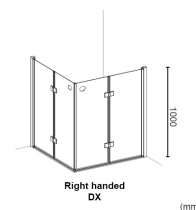

Independent 4 Life

Box Docce 2B H8B Bi-fold Doors 1000mm High x 970-990x970-990mm - DX (Right Hand)

£2,460.00 Inc. VAT

Product Code: H8B-DX

Product Images

! BrillBox[®] MAKES IT EASIER TO CLEAN THE GLASS

 ZOOM 	 ZOOM
------------------	------------------

Description

Right Hand (DX) half height corner entry shower enclosure by renowned Italian manufacturers Box Docce 2B.

A stunning product from the Series 4000 range, it combines polished aluminium profiles alongside clear toughened glass.

Technical details:

- Right Hand (DX)
- Total width of each side (mm): 970-990 (adjustable)
- Combined width of both bi-folding door panels (mm): 880

www.independent4life.co.uk | info@independent4life.co.uk | Tel: 0800 500 3001 | VAT No: 942447711

Additional Information

Manufacturer	Box Docce 2B
Height (mm)	1000
Shape	Corner
Tray Size (mm)	1000x1000
Handing	Right Hand
Front - ADJ Size (mm)	970-990
Return - ADJ Size (mm)	970-990
Door Entry Width (mm)	900/900
For Installation On	Tiled Floors / Shower Trays
Glass Thickness (mm)	6
Glazing	Clear - Toughened Safety Glass (TSG)
Finish	Polished Aluminium