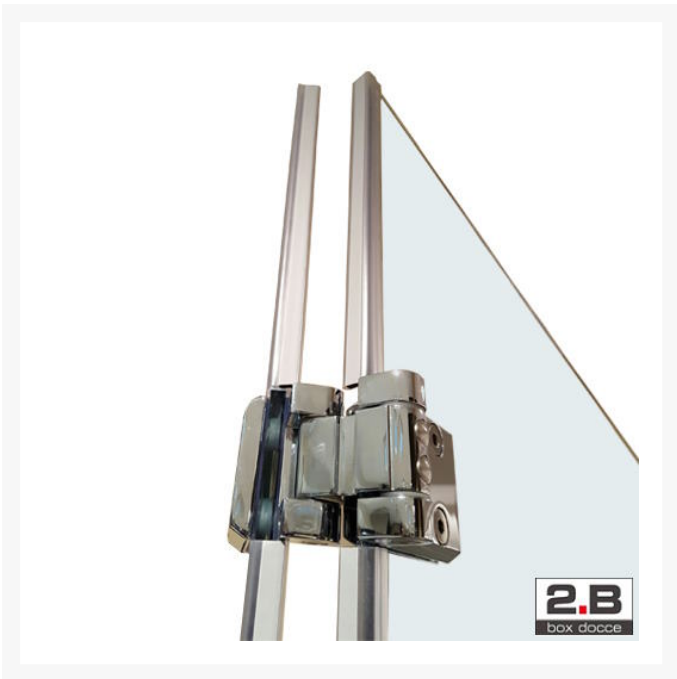

Independent 4 Life

Box Docce 2B H8B Bi-fold Doors 1000mm High x 970-990x970-990mm - DX (Right Hand)

£2,460.00 Inc. VAT

Product Code: H8B-DX

Product Images

! BrillBox[®] MAKES IT EASIER TO CLEAN THE GLASS

 ZOOM 	 ZOOM
------------------	------------------

Additional Options

Installation	Wall Profile for Shower Trays	£0.00
	Wall Profile for Tiled Flooring with Square Edges	£0.00
Optional Shockproof Gel Handles	None - Glass Cut-out Door Handle (Standard)	£0.00
	White x2	£230.00
	Anthracite Grey x2	£230.00

Description

Right Hand (DX) half height corner entry shower enclosure by renowned Italian manufacturers Box Docce 2B.

A stunning product from the Series 4000 range, it combines polished aluminium profiles alongside clear toughened glass.

The unique chrome-plated brass hinges move in either direction, allowing each door to fold both inwards and outwards.

This version features bi-fold doors with an adjustable width of 970-990mm on each side.