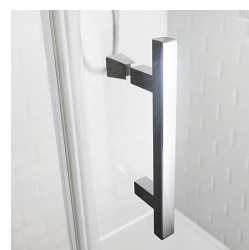

Alcove Fitting