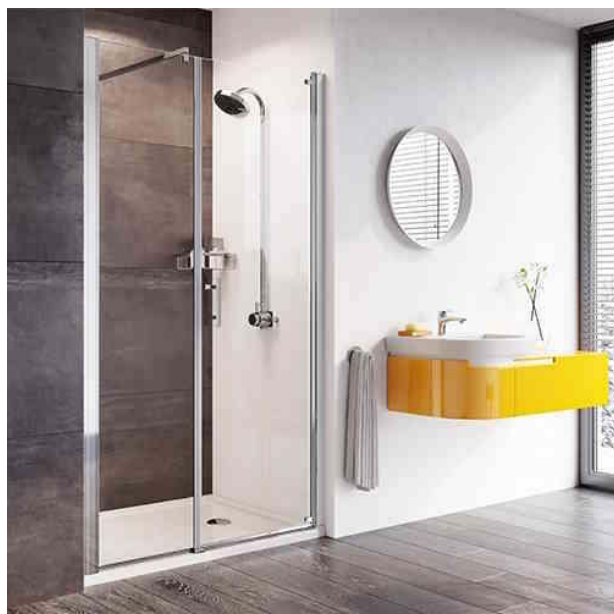

Independent 4 Life

Roman Innov8 Alcove 585mm Pivot Shower Door, Inline Panel 1000 or 1200mm

From: £862.93
To: £909.77
Inc. VAT

Product Code: INNOV8-PDILPA-10-12

Product Images