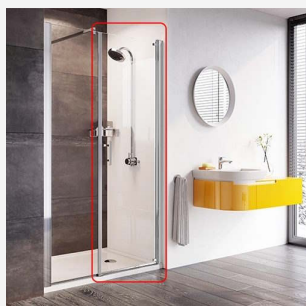

#### **N2F1HD13S / 585mm**

£477.60

Roman showers pivot door with 585mm aperture. Part of the "Innov8 Pivot Door with In-Line Panel Shower Enclosure for alcoves". 8mm clear glass, pivot door 1967mm high, full length pivoting tube. Low profile PVC seals. Chromed brass feature handle. Can be installed to fold either inward or outward. Bright Silver coloured frame. Glass pre-coated with Roman Ultra Care, a unique glass protection system. Made in the UK.