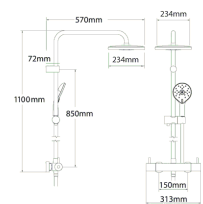

Product Images

KHCTADEF	
Open Outlet Flow (Bar - l/min)	
BAR	0.3 0.5 1.0 2.0 3.0 4.0 5.0
HANDSET FLOW	9 9 9 9 9 9 9
OVERHEAD FLOW	9 9 9 9 9 9 9