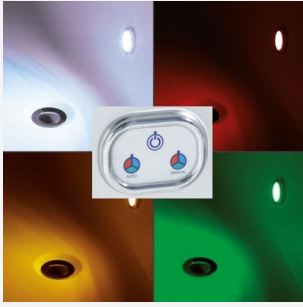

2x Chromotherapy Colour-changing Lights

£390.00

Factory fitted, chromotherapy underwater colour-changing lights, relaxes the user while bathing. 2x control settings; one allows the colours to change continually, the other holds it on a specific colour.

Bluetooth Sound System

Bluetooth Wireless Audio System

£715.00

Bluetooth Audio System, with a built-in speaker system that uses the bath as an amplifier, allowing you to stream music from any Bluetooth enabled device. The chrome knob is for the volume control.