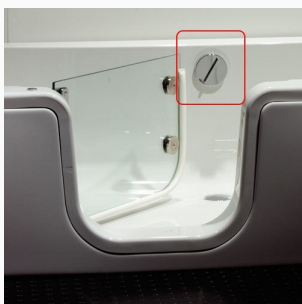

Renaissance Easy Twist Overflow Filler & Click Clack Waste

£130.05

Renaissance Talis. Easy twist overflow bath filler and click clack waste. Chrome finish.

Renaissance Talis Bath - Styrene End Panel x 1

£34.50

Single Renaissance Talis bath styrene plastic end panel, for the Talis rectangular walk-in shower bath.

Renaissance Talis Bath - Styrene End Panels x 2

£69.00

Pair of Renaissance Talis bath styrene plastic end panels, for the Talis rectangular walk-in shower bath.