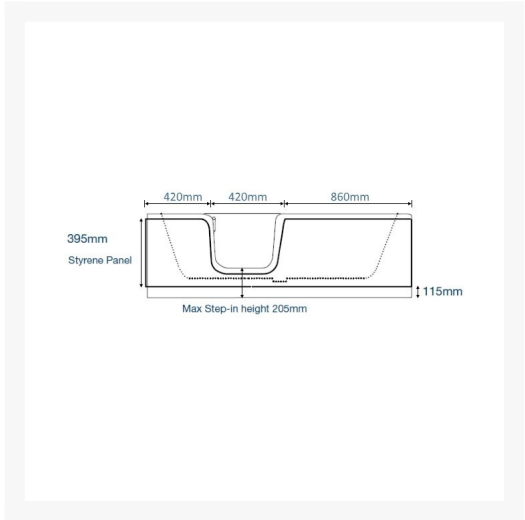

Colour Changing Lights

12 Jet, Three Speed Air Spa

Bluetooth Audio System

Product Options

Bath Size / Handing

Renaissance Talis 1700x800mm Easy Access Bath w/ White Styrene Front Panel and Ultra Low Level Entry Option - Left Handed

£1,728.00

Rectangular walk-in shower bath with electronic door operation. Left handed. Battery back up system. Optional shower screen. 1700mm length x 800mm width. Styrene plastic panels. Extra low level 80mm step entry access can be achieved.

Space planning:

- Left handed
- Length (mm): 1700
- Width (mm): 800
- Standard Floor to door entry height (mm): 165
- Standard Bath Height (mm): 510
- Maximum Bath Step-in Height (mm): 205
- Ultra Low Floor to door entry height (mm): 80
- Ultra Low Floor Option Bath Height (mm): 425
- Tub depth (mm): 400
- Water volume (litres): 233
- Shower screen material: 6mm Toughened clear glass
- Length of shower screen (mm): 705
- Overall length of shower screen including wall profile (mm): 780
- Height of shower screen wall profile (mm): 1400