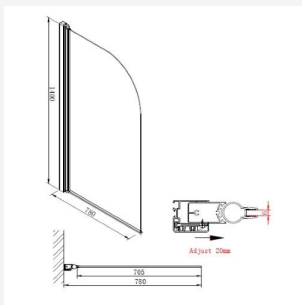

Renaissance Talis Bath - 6mm Toughened Glass Shower Screen

£193.20

Talis Bath - 6mm thick toughened glass shower screen. Length of shower screen 705mm. Overall length of shower screen including wall profile 780mm, with 20mm adjustment. Height of shower screen wall profile 1400mm.