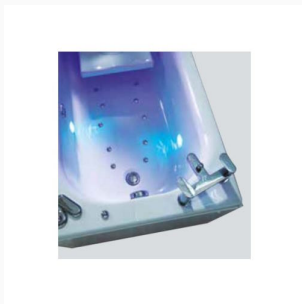

12 Jet, Three Speed, Air Spa System

£585.00

For Renaissance Lenis, Valens, Talis and Excel baths. Push button air spa, 12x jets, 3x speed heated air bath system. A relaxing jacuzzi effect with auto-dry.