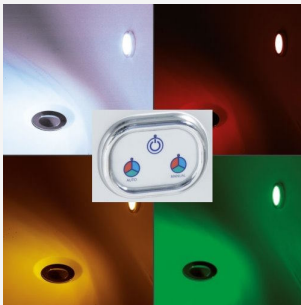

2x Chromotherapy Colour-changing Lights

£390.00

Factory fitted, chromotherapy underwater colour-changing lights, relaxes the user while bathing. 2x control settings; one allows the colours to change continually, the other holds it on a specific colour.

Bluetooth Wireless Audio System

£715.00

Bluetooth Audio System, with a built-in speaker system that uses the bath as an amplifier, allowing you to stream music from any Bluetooth enabled device. The chrome knob is for the volume control.