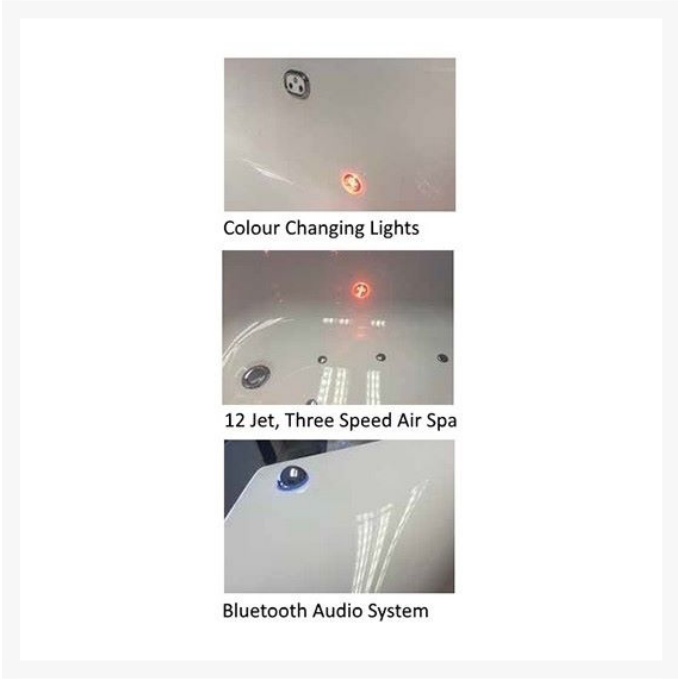

Product Options

Bath Size / Handing

Renaissance Talis 1700x800mm Easy Access Bath w/ High Gloss White MDF Side Panel - Left Handed

£1,878.00

Rectangular walk-in shower bath with electronic door operation. Left handed. Battery back up system. Optional shower screen. 1700mm length x 800mm width. 510mm height. Low level 165mm step in access. High gloss white vinyl wrapped MDF panels.