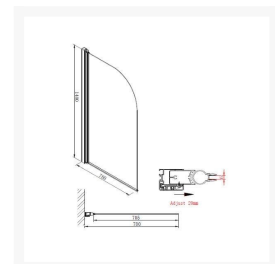

Product Images