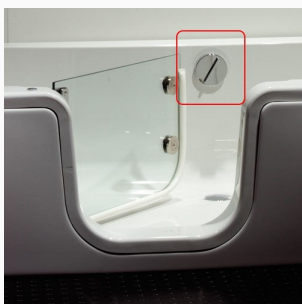

Renaissance Easy Twist Overflow Filler & Click Clack Waste

£130.05

Renaissance Talis. Easy twist overflow bath filler and click clack waste. Chrome finish.

Renaissance End Panels Only - for Talis Bath - High Gloss White x2

£207.00

Renaissance Talis. 2x additional MDF end panels. Luxury high gloss white vinyl wrapped panels with magnetic fixings, allowing easy access for maintenance.

Renaissance End Panel Only - for Talis Bath - High Gloss White x1

£103.50

Renaissance Talis. Additional MDF end panel. Luxury high gloss white vinyl wrapped panel with magnetic fixings, allowing easy access for maintenance.