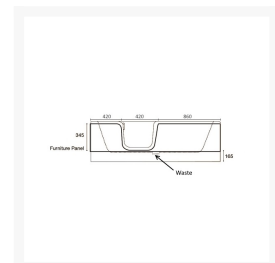

Product Images