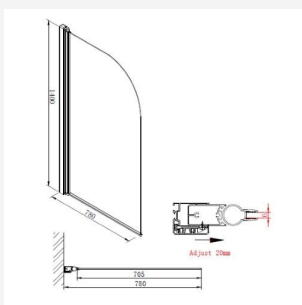

Renaissance Talis Bath - 6mm Toughened Glass Shower Screen

£193.20

Talis Bath - 6mm thick toughened glass shower screen. Length of shower screen 705mm. Overall length of shower screen including wall profile 780mm, with 20mm adjustment. Height of shower screen wall profile 1400mm.