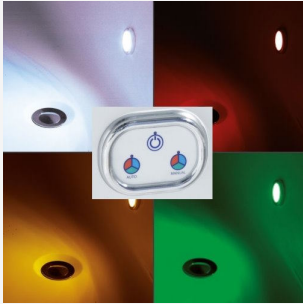

2x Chromotherapy Colour-changing Lights

£390.00

Factory fitted, chromotherapy underwater colour-changing lights, relaxes the user while bathing. 2x control settings; one allows the colours to change continually, the other holds it on a specific colour.

Bluetooth Wireless Audio System

£715.00

Bluetooth Audio System, with a built-in speaker system that uses the bath as an amplifier, allowing you to stream music from any Bluetooth enabled device. The chrome knob is for the volume control.