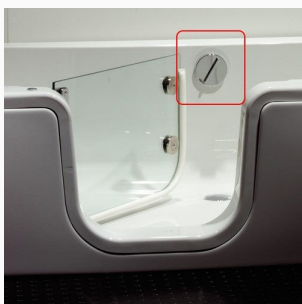

Renaissance Easy Twist Overflow Filler & Click Clack Waste

£130.05

Renaissance Lenis. Easy twist overflow bath filler and click clack waste. Chrome finish.