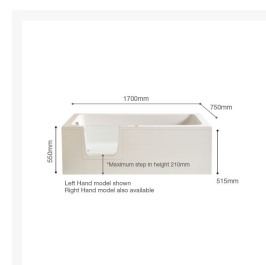

Product Images