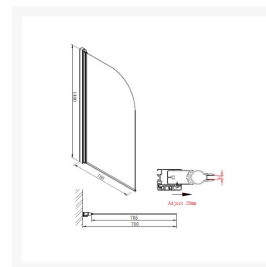

Product Images