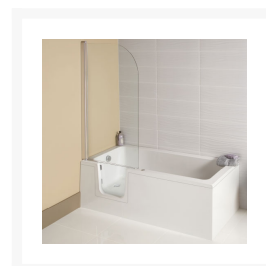

Product Images