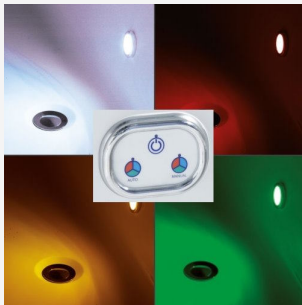

### Renaissance End Panels Only - for Lenis Bath - White Vinyl Wrapped MDF x2

£96.00

Renaissance Lenis. Luxury vinyl-wrapped MDF end panels with high gloss white finish. Standard fit furniture panel. 2x panels supplied.

### Renaissance 6mm Toughened Glass, Shower Screen For Lenis Bath

£193.20

Lenis Bath 6mm thick toughened glass shower screen. Length of shower screen 705mm. Overall length of shower screen including wall profile 780mm, with 20mm adjustment. Height of shower screen wall profile 1400mm.

### 12 Jet, Three Speed, Air Spa System

£585.00

For Renaissance Lenis, Valens, Talis and Excel baths. Push button air spa, 12x jets, 3x speed heated air bath system. A relaxing jacuzzi effect with auto-dry.