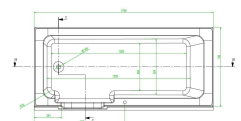

Product Images