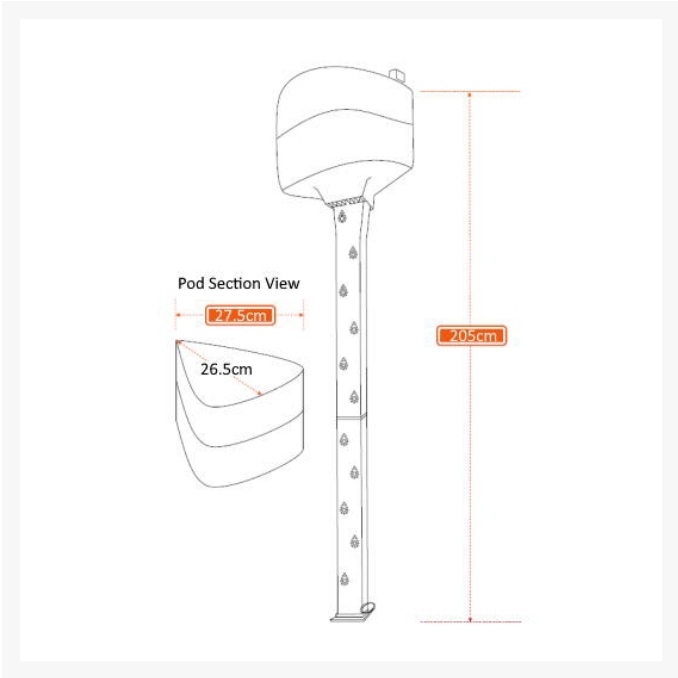

Independent 4 Life

iDRY Body Dryer - White

£756.30 Inc. VAT

Product Code: iDRY-WHT

Product Images

Description

The iDRY Body Dryer is an all-over body dryer for the bathroom, shower room or wet room.

Its gentle air jets dry the whole body with perfectly balanced heat, eliminating the use of towels. Using the iDry Body Dryer requires no water to use and can save up to 70 litres of water used to wash a towel.

It is very easy to use, and is operated by a simple bellows air pressure hand/foot switch for wall or floor mounting.

This version is White in colour, the iDry is also available in Anthracite and Latte colours.

Technical details:

- Colour: White
- Air pressure control: Wall or floor mounted, with a clear pvc air tube controlling the dryer
- Overall body dryer height (mm): 2050
- Head of body dryer height (mm): 220
- Head of body dryer side length (mm): 275
- Head of body dryer depth (mm): 265
- Overall body dryer leg length (mm): 1800
- Leg of body dryer unit side length (mm): 90
- Leg of body dryer unit side depth (mm): 70
- Bottom mounting plate dimensions (mm): 90 x 90 x 12
- Average air outlet temperature: 38°C
- *Dependent on room temperature, output temperature can be 3 - 4°C above ambient
- Supplied with a 3m power cord - to be connected via a switched fused spur and RCD to your electrical supply
- Voltage: 220/240v
- Amperage: 12.8 amps
- IP Rating: IPX4
- Nominal output: 2.9 kilowatts
- EU directives 2006/95/EC Low Voltage Directive 2004/108/EC EMC Directive
- Materials: White durable, wipe clean ABS plastic
- Fully sealed and waterproof
- The dryer can be wiped down with warm soapy water or any good quality detergent
- CE and UKCA certified