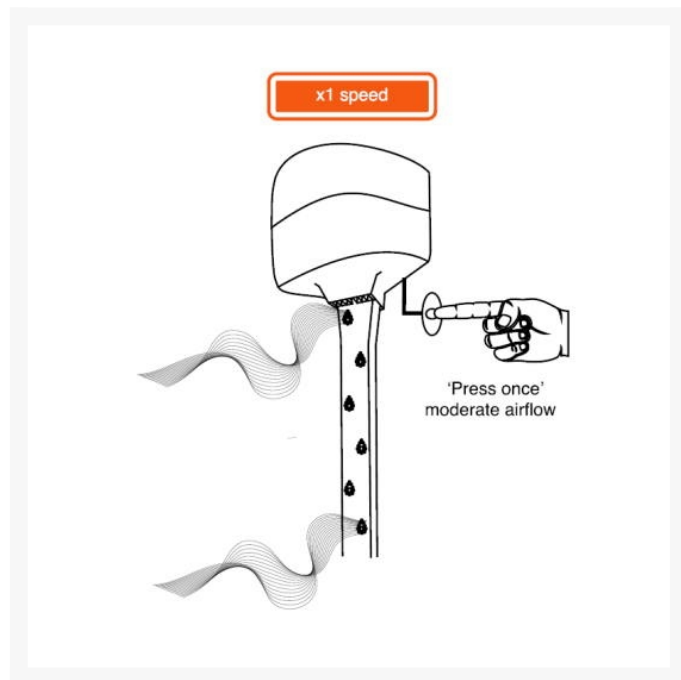

Independent 4 Life

iDRY Body Dryer - White

£756.30 Inc. VAT

Product Code: iDRY-WHT

Product Images

Description

The iDRY Body Dryer is an all-over body dryer for the bathroom, shower room or wet room.

Its gentle air jets dry the whole body with perfectly balanced heat, eliminating the use of towels. Using the iDry Body Dryer requires no water to use and can save up to 70 litres of water used to wash a towel.

It is very easy to use, and is operated by a simple bellows air pressure hand/foot switch for wall or floor mounting.

This version is White in colour, the iDry is also available in Anthracite and Latte colours.

Technical details:

- Colour: White
- Air pressure control: Wall or floor mounted, with a clear pvc air tube controlling the dryer
- Overall body dryer height (mm): 2050
- Head of body dryer height (mm): 220
- Head of body dryer side length (mm): 275
- Head of body dryer depth (mm): 265
- Overall body dryer leg length (mm): 1800
- Leg of body dryer unit side length (mm): 90
- Leg of body dryer unit side depth (mm): 70
- Bottom mounting plate dimensions (mm): 90 x 90 x 12
- Average air outlet temperature: 38°C
- *Dependent on room temperature, output temperature can be 3 - 4°C above ambient
- Supplied with a 3m power cord - to be connected via a switched fused spur and RCD to your electrical supply
- Voltage: 220/240v
- Amperage: 12.8 amps
- IP Rating: IPX4
- Nominal output: 2.9 kilowatts
- EU directives 2006/95/EC Low Voltage Directive 2004/108/EC EMC Directive
- Materials: White durable, wipe clean ABS plastic
- Fully sealed and waterproof
- The dryer can be wiped down with warm soapy water or any good quality detergent
- CE and UKCA certified