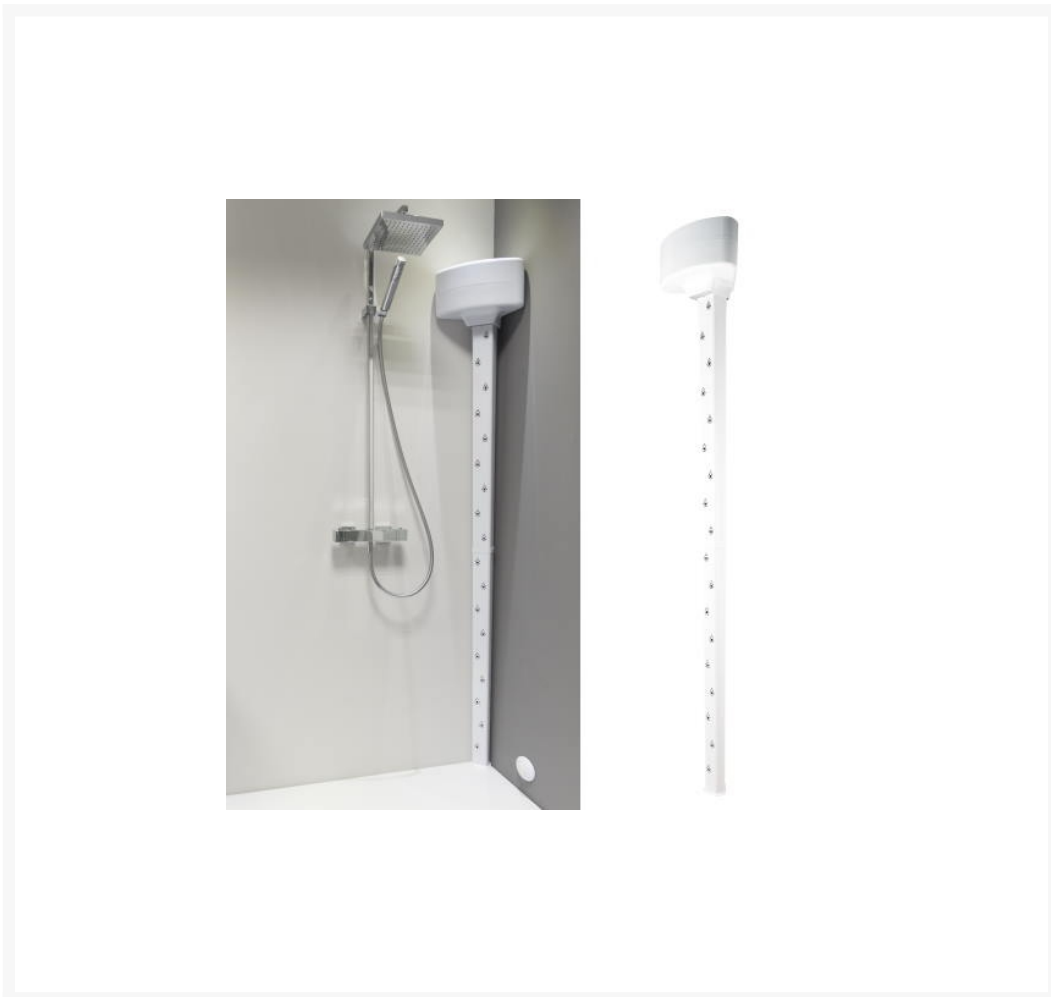

Independent 4 Life

iDRY Body Dryer - White

£756.30 Inc. VAT

Product Code: iDRY-WHT

Product Images

Description

The iDRY Body Dryer is an all-over body dryer for the bathroom, shower room or wet room.

Its gentle air jets dry the whole body with perfectly balanced heat, eliminating the use of towels. Using the iDry Body Dryer requires no water to use and can save up to 70 litres of water used to wash a towel.

It is very easy to use, and is operated by a simple bellows air pressure hand/foot switch for wall or floor mounting.

This version is White in colour, the iDry is also available in Anthracite and Latte colours.

Key product benefits:

- Designed and manufactured in Britain - robust and attractively styled
- Fits neatly into the corner of most shower areas
- Long-life motor is thermally protected and tested to rigorous safety standards
- Remarkably affordable - the body dryer's price compares favourably with the cost of laundering towels
- Requires 0.145 kilowatts for a 3-minute run (0.15 kWh per use)
- Two speed on/off control - hand/foot switch can be mounted anywhere on the wall or floor
- Suitable for installation above baths - see installation notes below
- Also ideal for spray tan salons