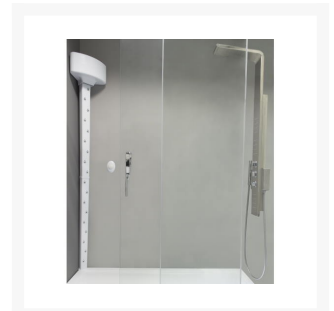

Independent 4 Life

iDRY Body Dryer - White

£756.30 Inc. VAT

Product Code: iDRY-WHT

Product Images

Description

The iDRY Body Dryer is an all-over body dryer for the bathroom, shower room or wet room.

Its gentle air jets dry the whole body with perfectly balanced heat, eliminating the use of towels. Using the iDry Body Dryer requires no water to use and can save up to 70 litres of water used to wash a towel.

It is very easy to use, and is operated by a simple bellows air pressure hand/foot switch for wall or floor mounting.

This version is White in colour, the iDry is also available in Anthracite and Latte colours.

Key product benefits:

- Designed and manufactured in Britain - robust and attractively styled
- Fits neatly into the corner of most shower areas
- Long-life motor is thermally protected and tested to rigorous safety standards
- Remarkably affordable - the body dryer's price compares favourably with the cost of laundering towels
- Requires 0.145 kilowatts for a 3-minute run (0.15 kWh per use)
- Two speed on/off control - hand/foot switch can be mounted anywhere on the wall or floor
- Suitable for installation above baths - see installation notes below
- Also ideal for spray tan salons