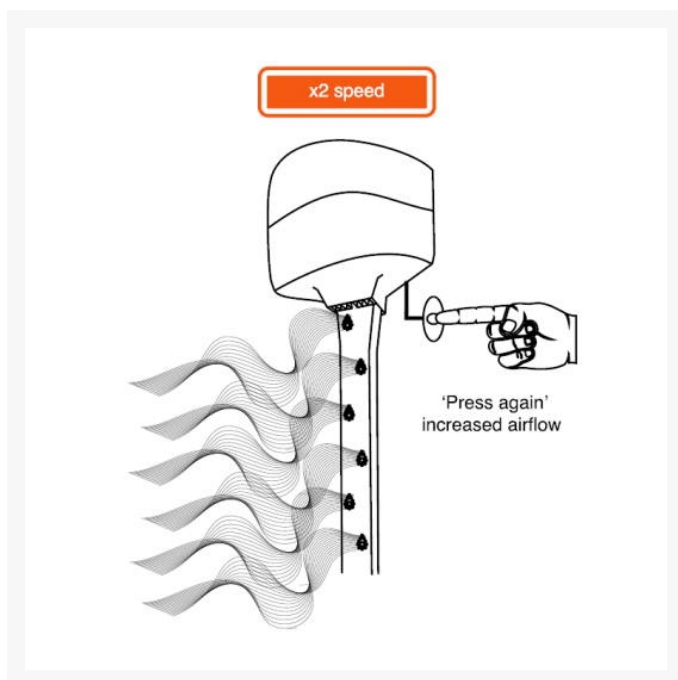

Independent 4 Life

iDRY Body Dryer - White

£756.30 Inc. VAT

Product Code: iDRY-WHT

Product Images

Description

The iDRY Body Dryer is an all-over body dryer for the bathroom, shower room or wet room.

Its gentle air jets dry the whole body with perfectly balanced heat, eliminating the use of towels. Using the iDry Body Dryer requires no water to use and can save up to 70 litres of water used to wash a towel.

It is very easy to use, and is operated by a simple bellows air pressure hand/foot switch for wall or floor mounting.

This version is White in colour, the iDry is also available in Anthracite and Latte colours.

Technical details:

- Colour: White
- Air pressure control: Wall or floor mounted, with a clear pvc air tube controlling the dryer
- Overall body dryer height (mm): 2050
- Head of body dryer height (mm): 220
- Head of body dryer side length (mm): 275
- Head of body dryer depth (mm): 265
- Overall body dryer leg length (mm): 1800
- Leg of body dryer unit side length (mm): 90
- Leg of body dryer unit side depth (mm): 70
- Bottom mounting plate dimensions (mm): 90 x 90 x 12
- Average air outlet temperature: 38°C
- *Dependent on room temperature, output temperature can be 3 - 4°C above ambient
- Supplied with a 3m power cord - to be connected via a switched fused spur and RCD to your electrical supply
- Voltage: 220/240v
- Amperage: 12.8 amps
- IP Rating: IPX4
- Nominal output: 2.9 kilowatts
- EU directives 2006/95/EC Low Voltage Directive 2004/108/EC EMC Directive
- Materials: White durable, wipe clean ABS plastic
- Fully sealed and waterproof
- The dryer can be wiped down with warm soapy water or any good quality detergent
- CE and UKCA certified