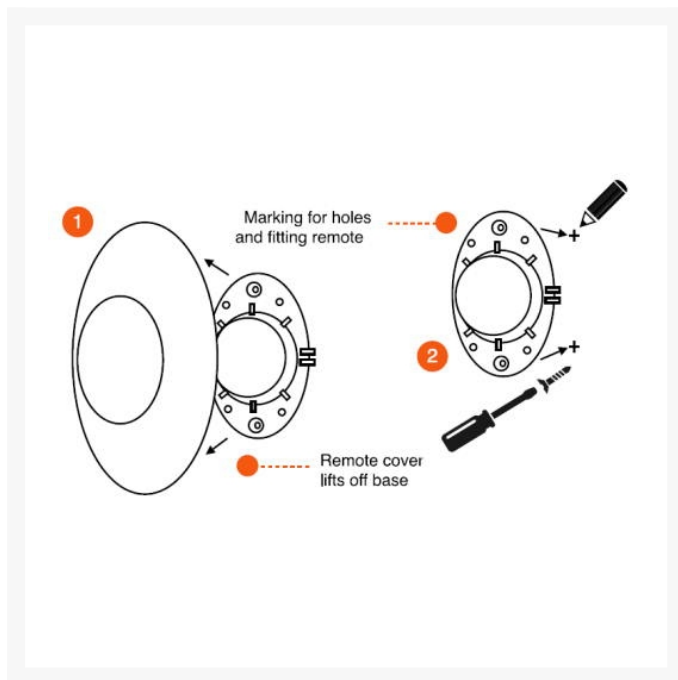

Independent 4 Life

iDRY Body Dryer - White

£756.30 Inc. VAT

Product Code: iDRY-WHT

Product Images

Description

The iDRY Body Dryer is an all-over body dryer for the bathroom, shower room or wet room.

Its gentle air jets dry the whole body with perfectly balanced heat, eliminating the use of towels. Using the iDry Body Dryer requires no water to use and can save up to 70 litres of water used to wash a towel.

It is very easy to use, and is operated by a simple bellows air pressure hand/foot switch for wall or floor mounting.

This version is White in colour, the iDry is also available in Anthracite and Latte colours.

Technical details:

- Colour: White
- Air pressure control: Wall or floor mounted, with a clear pvc air tube controlling the dryer
- Overall body dryer height (mm): 2050
- Head of body dryer height (mm): 220
- Head of body dryer side length (mm): 275
- Head of body dryer depth (mm): 265
- Overall body dryer leg length (mm): 1800
- Leg of body dryer unit side length (mm): 90
- Leg of body dryer unit side depth (mm): 70
- Bottom mounting plate dimensions (mm): 90 x 90 x 12
- Average air outlet temperature: 38°C
- *Dependent on room temperature, output temperature can be 3 - 4°C above ambient
- Supplied with a 3m power cord - to be connected via a switched fused spur and RCD to your electrical supply
- Voltage: 220/240v
- Amperage: 12.8 amps
- IP Rating: IPX4
- Nominal output: 2.9 kilowatts
- EU directives 2006/95/EC Low Voltage Directive 2004/108/EC EMC Directive
- Materials: White durable, wipe clean ABS plastic
- Fully sealed and waterproof
- The dryer can be wiped down with warm soapy water or any good quality detergent
- CE and UKCA certified