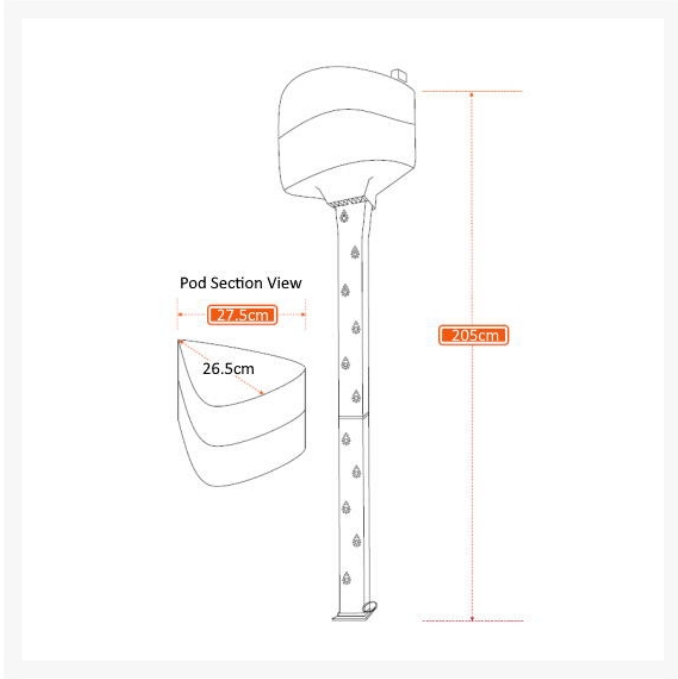

Independent 4 Life

iDRY Body Dryer - Anthracite

£756.30 Inc. VAT

Product Code: iDRY-ANTH

Product Images

Description

The iDRY Body Dryer is an all-over body dryer for the bathroom, shower room or wet room.

Its gentle air jets dry the whole body with perfectly balanced heat, eliminating the use of towels. Using the iDRY Body Dryer requires no water to use and can save up to 70 litres of water used to wash a towel.

It is very easy to use, and is operated by a simple bellows air pressure hand/foot switch for wall or floor mounting.

This version is Anthracite in colour, the iDRY is also available in White and Latte colours.

Technical details:

- Colour: Anthracite
- Air pressure control: Wall or floor mounted, with a clear pvc air tube controlling the dryer
- Overall body dryer height (mm): 2050
- Head of body dryer height (mm): 220
- Head of body dryer side length (mm): 275
- Head of body dryer depth (mm): 265
- Overall body dryer leg length (mm): 1800
- Leg of body dryer unit side length (mm): 90
- Leg of body dryer unit side depth (mm): 70
- Bottom mounting plate dimensions (mm): 90 x 90 x 12
- Average air outlet temperature: 38°C
- *Dependent on room temperature, output temperature can be 3 - 4°C above ambient
- Supplied with a 3m power cord - to be connected via a switched fused spur and RCD to your electrical supply
- Voltage: 220/240v
- Amperage: 12.8 amps
- IP Rating: IPX4
- Nominal output: 2.9 kilowatts
- EU directives 2006/95/EC Low Voltage Directive 2004/108/EC EMC Directive
- Materials: White durable, wipe clean ABS plastic
- Fully sealed and waterproof
- The dryer can be wiped down with warm soapy water or any good quality detergent
- CE and UKCA certified