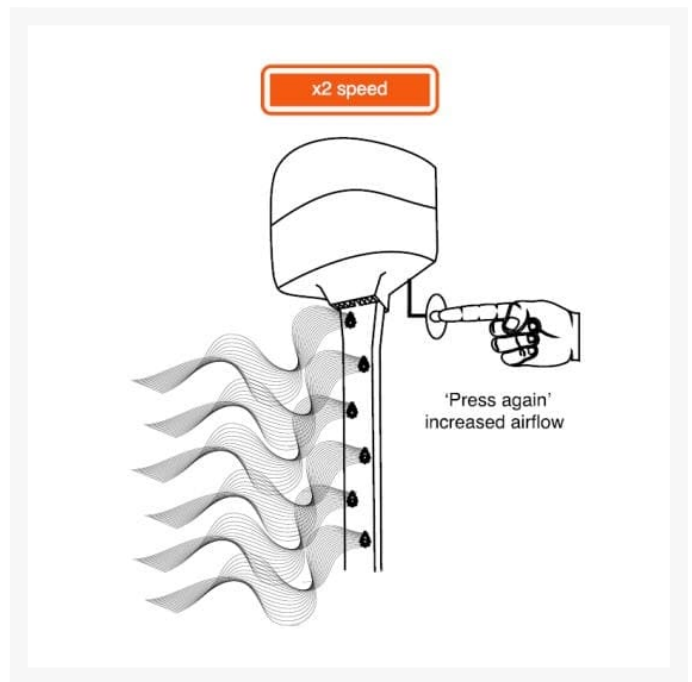

Independent 4 Life

iDRY Body Dryer - Anthracite

£756.30 Inc. VAT

Product Code: iDRY-ANTH

Product Images

Description

The iDRY Body Dryer is an all-over body dryer for the bathroom, shower room or wet room.

Its gentle air jets dry the whole body with perfectly balanced heat, eliminating the use of towels. Using the iDRY Body Dryer requires no water to use and can save up to 70 litres of water used to wash a towel.

It is very easy to use, and is operated by a simple bellows air pressure hand/foot switch for wall or floor mounting.

This version is Anthracite in colour, the iDRY is also available in White and Latte colours.

Key product benefits:

- Designed and manufactured in Britain - robust and attractively styled
- Fits neatly into the corner of most shower areas
- Long-life motor is thermally protected and tested to rigorous safety standards
- Remarkably affordable - the body dryer's price compares favourably with the cost of laundering towels
- Requires 0.145 kilowatts for a 3-minute run (0.15 kWh per use)
- Two speed on/off control - hand/foot switch can be mounted anywhere on the wall or floor
- Suitable for installation above baths - see installation notes below
- Also ideal for spray tan salons