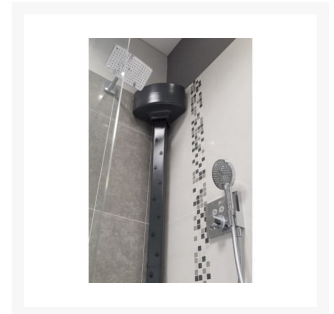

Independent 4 Life

iDRY Body Dryer - Anthracite

£756.30 Inc. VAT

Product Code: iDRY-ANTH

Product Images

Description

The iDRY Body Dryer is an all-over body dryer for the bathroom, shower room or wet room.

Its gentle air jets dry the whole body with perfectly balanced heat, eliminating the use of towels. Using the iDRY Body Dryer requires no water to use and can save up to 70 litres of water used to wash a towel.

It is very easy to use, and is operated by a simple bellows air pressure hand/foot switch for wall or floor mounting.

This version is Anthracite in colour, the iDRY is also available in White and Latte colours.

Key product benefits:

- Designed and manufactured in Britain - robust and attractively styled
- Fits neatly into the corner of most shower areas
- Long-life motor is thermally protected and tested to rigorous safety standards
- Remarkably affordable - the body dryer's price compares favourably with the cost of laundering towels
- Requires 0.145 kilowatts for a 3-minute run (0.15 kWh per use)
- Two speed on/off control - hand/foot switch can be mounted anywhere on the wall or floor
- Suitable for installation above baths - see installation notes below
- Also ideal for spray tan salons