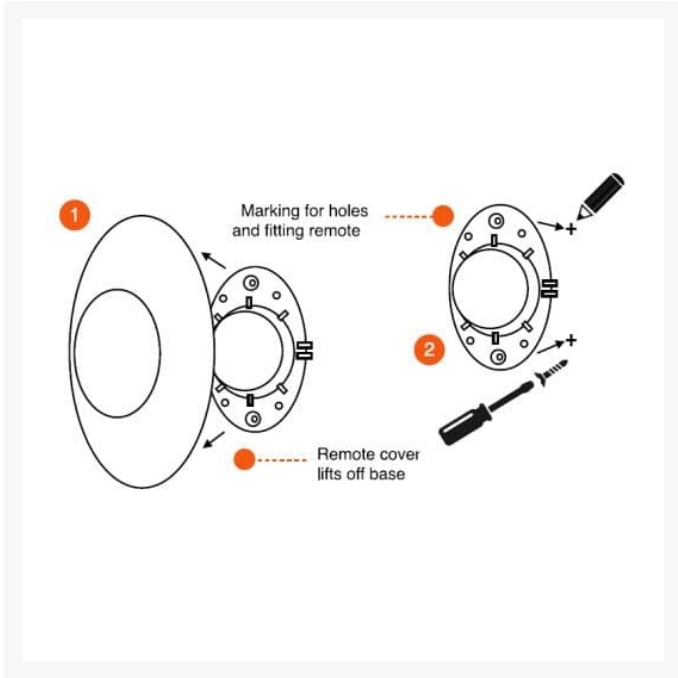

Independent 4 Life

iDRY Body Dryer - Anthracite

£756.30 Inc. VAT

Product Code: iDRY-ANTH

Product Images

Description

The iDRY Body Dryer is an all-over body dryer for the bathroom, shower room or wet room.

Its gentle air jets dry the whole body with perfectly balanced heat, eliminating the use of towels. Using the iDRY Body Dryer requires no water to use and can save up to 70 litres of water used to wash a towel.

It is very easy to use, and is operated by a simple bellows air pressure hand/foot switch for wall or floor mounting.

This version is Anthracite in colour, the iDRY is also available in White and Latte colours.

Technical details:

- Colour: Anthracite
- Air pressure control: Wall or floor mounted, with a clear pvc air tube controlling the dryer
- Overall body dryer height (mm): 2050
- Head of body dryer height (mm): 220
- Head of body dryer side length (mm): 275
- Head of body dryer depth (mm): 265
- Overall body dryer leg length (mm): 1800
- Leg of body dryer unit side length (mm): 90
- Leg of body dryer unit side depth (mm): 70
- Bottom mounting plate dimensions (mm): 90 x 90 x 12
- Average air outlet temperature: 38°C
- *Dependent on room temperature, output temperature can be 3 - 4°C above ambient
- Supplied with a 3m power cord - to be connected via a switched fused spur and RCD to your electrical supply
- Voltage: 220/240v
- Amperage: 12.8 amps
- IP Rating: IPX4
- Nominal output: 2.9 kilowatts
- EU directives 2006/95/EC Low Voltage Directive 2004/108/EC EMC Directive
- Materials: White durable, wipe clean ABS plastic
- Fully sealed and waterproof
- The dryer can be wiped down with warm soapy water or any good quality detergent
- CE and UKCA certified