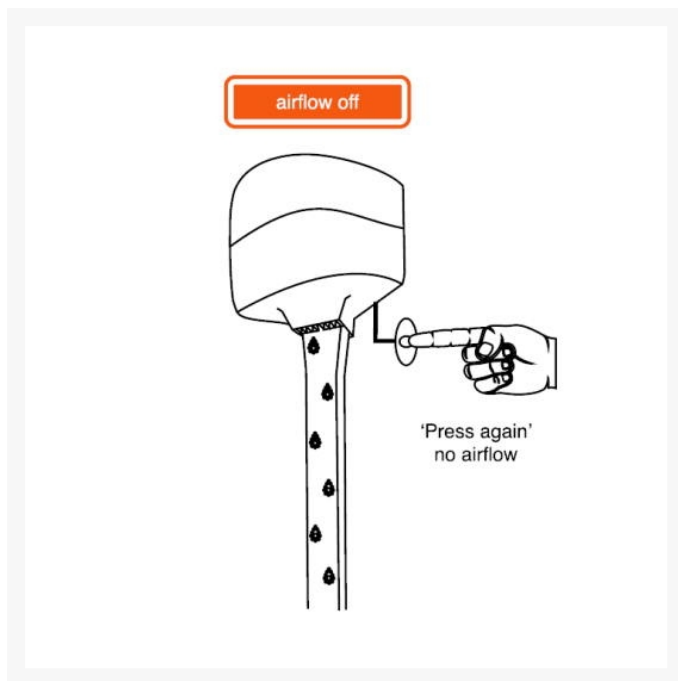

Independent 4 Life

iDRY Body Dryer - Anthracite

£756.30 Inc. VAT

Product Code: iDRY-ANTH

Product Images

Description

The iDRY Body Dryer is an all-over body dryer for the bathroom, shower room or wet room.

Its gentle air jets dry the whole body with perfectly balanced heat, eliminating the use of towels. Using the iDRY Body Dryer requires no water to use and can save up to 70 litres of water used to wash a towel.

It is very easy to use, and is operated by a simple bellows air pressure hand/foot switch for wall or floor mounting.

This version is Anthracite in colour, the iDRY is also available in White and Latte colours.

Key product benefits:

- Designed and manufactured in Britain - robust and attractively styled
- Fits neatly into the corner of most shower areas
- Long-life motor is thermally protected and tested to rigorous safety standards
- Remarkably affordable - the body dryer's price compares favourably with the cost of laundering towels
- Requires 0.145 kilowatts for a 3-minute run (0.15 kWh per use)
- Two speed on/off control - hand/foot switch can be mounted anywhere on the wall or floor
- Suitable for installation above baths - see installation notes below
- Also ideal for spray tan salons