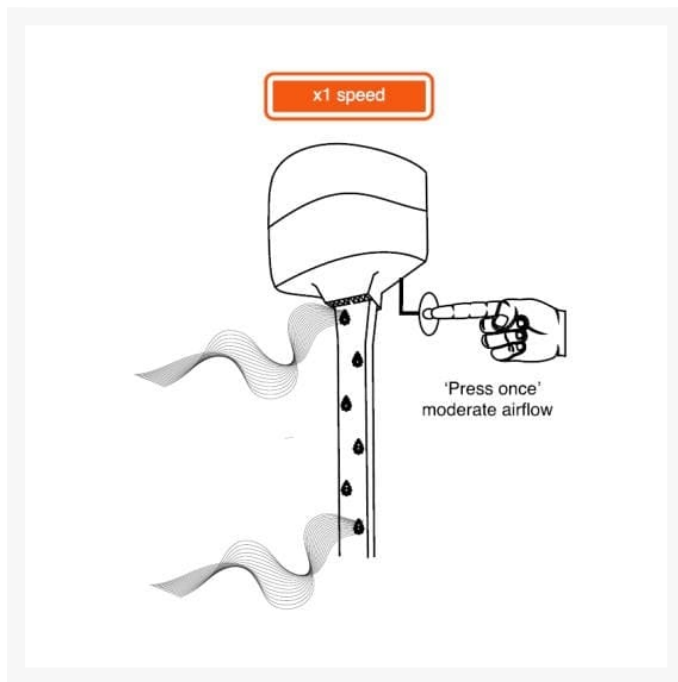

Independent 4 Life

iDRY Body Dryer - Anthracite

£756.30 Inc. VAT

Product Code: iDRY-ANTH

Product Images

Description

The iDRY Body Dryer is an all-over body dryer for the bathroom, shower room or wet room.

Its gentle air jets dry the whole body with perfectly balanced heat, eliminating the use of towels. Using the iDRY Body Dryer requires no water to use and can save up to 70 litres of water used to wash a towel.

It is very easy to use, and is operated by a simple bellows air pressure hand/foot switch for wall or floor mounting.

This version is Anthracite in colour, the iDRY is also available in White and Latte colours.

Technical details:

- Colour: Anthracite
- Air pressure control: Wall or floor mounted, with a clear pvc air tube controlling the dryer
- Overall body dryer height (mm): 2050
- Head of body dryer height (mm): 220
- Head of body dryer side length (mm): 275
- Head of body dryer depth (mm): 265
- Overall body dryer leg length (mm): 1800
- Leg of body dryer unit side length (mm): 90
- Leg of body dryer unit side depth (mm): 70
- Bottom mounting plate dimensions (mm): 90 x 90 x 12
- Average air outlet temperature: 38°C
- *Dependent on room temperature, output temperature can be 3 - 4°C above ambient
- Supplied with a 3m power cord - to be connected via a switched fused spur and RCD to your electrical supply
- Voltage: 220/240v
- Amperage: 12.8 amps
- IP Rating: IPX4
- Nominal output: 2.9 kilowatts
- EU directives 2006/95/EC Low Voltage Directive 2004/108/EC EMC Directive
- Materials: White durable, wipe clean ABS plastic
- Fully sealed and waterproof
- The dryer can be wiped down with warm soapy water or any good quality detergent
- CE and UKCA certified