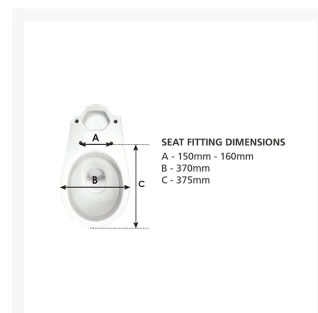

Independent 4 Life

Celmac Wirquin Celeste Plus Toilet Seat and Cover - Red

£45.94 Inc. VAT

Product Code: SCK11RE

Product Images