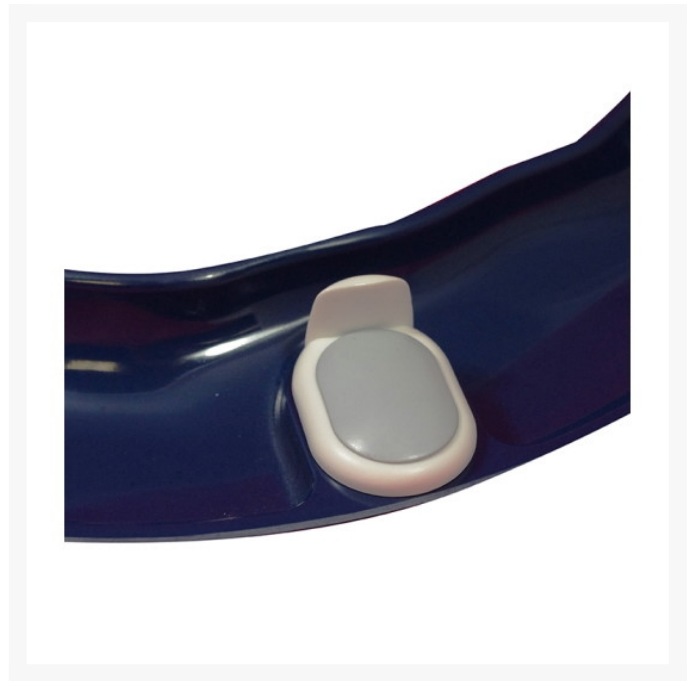

# Celmac Wirquin Celeste Plus Toilet Seat and Cover - Red

£45.94 Inc. VAT

Product Code: SCK11RE

## Description

---

The Celeste Plus is a heavy duty toilet seat with solid brass hinges and stainless steel fittings.

The seat is made from an anti-viral material that is also resistant to UV, chemicals, flame and scratches.

This version of the seat comes with a lid.

### Key benefits:

- Anti-viral toilet seat with lid
- Red - A contrasting coloured seat assists users with visual impairment or cognitive loss (i.e. dementia)
- Ergonomic seat for comfort

- Solid brass adjustable hinge with stainless steel fittings
- Extremely strong, durable and hard wearing
- Resistant to UV, chemicals, flame and scratches
- Stabilising buffers prevent lateral movement, especially with side transfers
- Ideal for hospitals and care homes
- British made