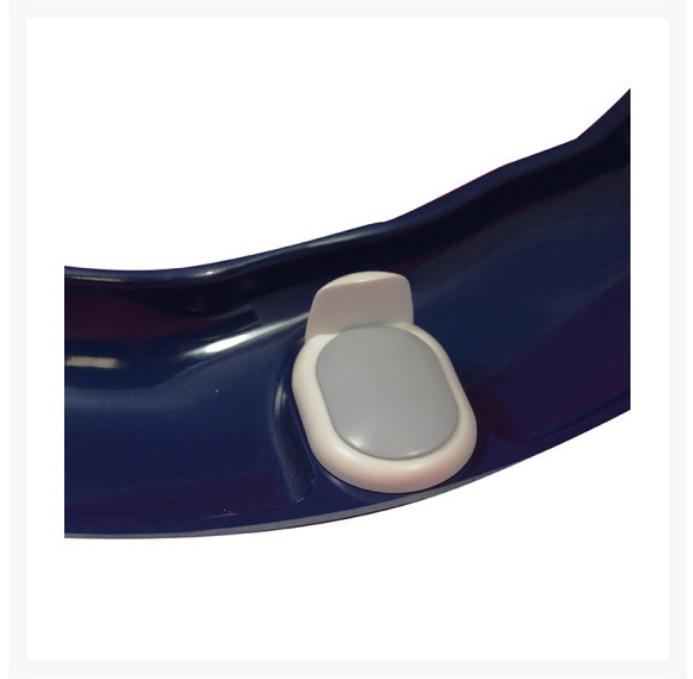

Independent 4 Life

Celmac Wirquin Celeste Plus Toilet Seat and Cover - Innas Blue

£51.32 Inc. VAT

Product Code: SCK111B

Product Images

SEAT FITTING DIMENSIONS

- A - 150mm - 160mm
- B - 370mm
- C - 375mm

Description

The Celeste Plus is a heavy duty toilet seat with top fixing solid brass hinges and stainless steel fittings. The seat is made from an anti-viral material that is also resistant to UV, chemicals, flame and scratches. This version of the seat comes with a lid.

Key benefits:

- Anti-viral toilet seat with lid
- Innas Blue - A contrasting coloured seat assists users with visual impairment or cognitive loss (i.e. dementia)
- Ergonomic seat for comfort
- Top fix hinge
- Solid brass adjustable hinge with stainless steel fittings
- Extremely strong, durable and hard wearing
- Resistant to UV, chemicals, flame and scratches
- Stabilising buffers prevent lateral movement, especially with side transfers
- Ideal for hospitals and care homes
- British made

Technical details:

- Hinge hole spacing c/c (mm): 150-160
- Seat outside length (mm): 425
- Seat outside width (mm): 370
- Aperture size L x W (mm): 280x230
- Maximum load (stone / kg): 30/190
- Please refer to the drawing in the image gallery for further mounting dimensions