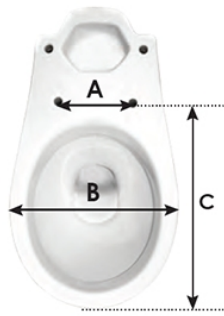

Independent 4 Life

Celmac Wirquin Celeste Plus Toilet Seat and Cover - Innas Blue

£51.32 Inc. VAT

Product Code: SCK111B

Product Images

SEAT FITTING DIMENSIONS

- A - 150mm - 160mm
- B - 370mm
- C - 375mm

Description

The Celeste Plus is a heavy duty toilet seat with top fixing solid brass hinges and stainless steel fittings. The seat is made from an anti-viral material that is also resistant to UV, chemicals, flame and scratches. This version of the seat comes with a lid.

Key benefits:

- Anti-viral toilet seat with lid
- Innas Blue - A contrasting coloured seat assists users with visual impairment or cognitive loss (i.e. dementia)
- Ergonomic seat for comfort
- Top fix hinge
- Solid brass adjustable hinge with stainless steel fittings
- Extremely strong, durable and hard wearing
- Resistant to UV, chemicals, flame and scratches
- Stabilising buffers prevent lateral movement, especially with side transfers
- Ideal for hospitals and care homes
- British made

Technical details:

- Hinge hole spacing c/c (mm): 150-160
- Seat outside length (mm): 425
- Seat outside width (mm): 370
- Aperture size L x W (mm): 280x230
- Maximum load (stone / kg): 30/190
- Please refer to the drawing in the image gallery for further mounting dimensions