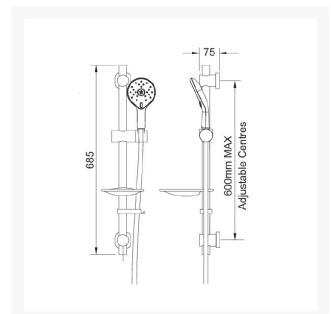

## Product Images

EKIT08/KH	
Open Outlet Flow (litre - l/min)	
BAR	0.3 0.5 1.0 2.0 3.0 4.0 5.0
HANDSET FLOW	9 9 9 9 9 9

Please Note: Flow rate will be dictated by installation configuration. Please ensure to check the appropriate flow restrictor information if applicable.

### Key benefits:

- Easy to clean face plate
- Easy to fit shower rail - simply twist and lock brackets into place
- Kaha Satinjet hand shower, with adjustable holder
- Two types of spray - Satinjet body shower or massage
- Easy-fit connectors - For quick and simple installation
- Smooth 1.5m twist-free hose - Easy to use and to clean
- Water efficient without compromising performance
- Soap dish, with drainage slots
- Suitable for all plumbing systems

### Technical details:

- Projection from wall (mm): 75
- Riser rail height (mm): 685
- Handset range of movement (mm): 600
- Inlet connection (mm): ½" BSP
- Min inlet pressure (bar): 0.35
- Max inlet pressure (bar): 5.0

## Additional Information

---

Manufacturer	Methven
Shower Type	Direct Fed (Mixer)
Shower Features	Shower Head, Adjustable Riser Rail, Flexible Hose and Handset, Shower Head Holder
Fixings	Concealed
Hose Length (mm) / Application	1500 / Shower Hose
Water Pressure	Low, Normal Mains, High Pressure Systems
Technologies	Satinjet
Approvals	WRAS Approved