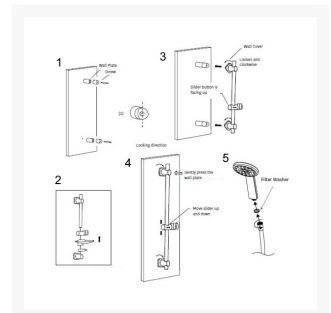

## Product Images

EKIT08/KH	
Open Outlet Flow (litre - l/min)	
BAR	0.3 0.5 1.0 2.0 3.0 4.0 5.0
HANDSET FLOW	9 9 9 9 9 9

Please Note: Flow rate will be dictated by installation configuration. Please ensure to check the appropriate flow restrictor information if applicable.

### Key benefits:

- Easy to clean face plate
- Easy to fit shower rail - simply twist and lock brackets into place
- Kaha Satinjet hand shower, with adjustable holder
- Two types of spray - Satinjet body shower or massage
- Easy-fit connectors - For quick and simple installation
- Smooth 1.5m twist-free hose - Easy to use and to clean
- Water efficient without compromising performance
- Soap dish, with drainage slots
- Suitable for all plumbing systems

### Technical details:

- Projection from wall (mm): 75
- Riser rail height (mm): 685
- Handset range of movement (mm): 600
- Inlet connection (mm): ½" BSP
- Min inlet pressure (bar): 0.35
- Max inlet pressure (bar): 5.0

## Additional Information

---

Manufacturer	Methven
Shower Type	Direct Fed (Mixer)
Shower Features	Shower Head, Adjustable Riser Rail, Flexible Hose and Handset, Shower Head Holder
Fixings	Concealed
Hose Length (mm) / Application	1500 / Shower Hose
Water Pressure	Low, Normal Mains, High Pressure Systems
Technologies	Satinjet
Approvals	WRAS Approved