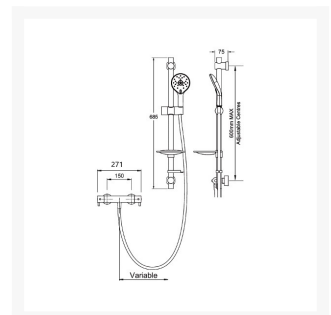

Independent 4 Life

Methven Kaha Cool To Touch Bar Mixer, Easy Fit Shower Kit

£230.62 Inc. VAT

Product Code: KHCTSEFCP

Product Images

KHCTSEFCP						
Open Outlet Flow (Bar - l/min)						
BAR	0.3	0.5	1.0	2.0	4.0	5.0
HANDBEY FLOW	N/A	N/A	9	9	9	9

KHCTSEFCP						
Open Outlet Flow (Bar - l/min)						
BAR	0.3	0.5	1.0	2.0	3.0	4.0 5.0
HANDSET FLOW	N/A	N/A	9	9	9	9 9

Please Note: Flow rate will be dictated by installation configurations. Please ensure to check the appropriate flow restrictor information if applicable.

Key benefits:

- Thermostatic bar mixer shower
- Easy to fit shower rail - simply twist and lock brackets into place
- Soap dish, with drainage slots
- Kaha Satinjet hand shower, with adjustable holder
- Two types of spray - Satinjet body shower or massage
- Easy-fit connectors - For quick and simple installation
- Eco Flow Control with override facility
- Twist-free hose - Easy to use and to clean
- Water efficient without compromising performance
- Suitable for all plumbing systems
- Ceramic discs

Approvals:

- WRAS approved
- TMV2 approved

Technical details:

- Projection from wall (mm): 75
- Riser rail height (mm): 685
- Handset range of movement (mm): 600
- Inlet connections (mm): 15 Compression
- Min inlet pressure (bar): 0.35
- Max inlet pressure (bar): 5.0
- Factory pre-set temperature: 38°C