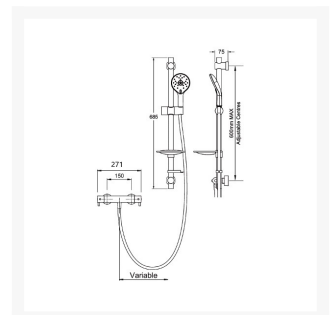

Independent 4 Life

Methven Kaha Cool To Touch Bar Mixer, Easy Fit Shower Kit

£230.62 Inc. VAT

Product Code: KHCTSEFCP

Product Images

| KHCTSEFCP | | | | | | |
|--------------------------------|-----|-----|-----|-----|-----|-----|
| Open Outlet Flow (Bar - l/min) | | | | | | |
| BAR | 0.3 | 0.5 | 1.0 | 2.0 | 4.0 | 5.0 |
| HANDBEY FLOW | N/A | N/A | 9 | 9 | 9 | 9 |

| KHCTSEFCP | | | | | | |
|--------------------------------|-----|-----|-----|-----|-----|---------|
| Open Outlet Flow (Bar - l/min) | | | | | | |
| BAR | 0.3 | 0.5 | 1.0 | 2.0 | 3.0 | 4.0 5.0 |
| HANDSET FLOW | N/A | N/A | 9 | 9 | 9 | 9 9 |

Key benefits:

- Thermostatic bar mixer shower
- Easy to fit shower rail - simply twist and lock brackets into place
- Soap dish, with drainage slots
- Kaha Satinjet hand shower, with adjustable holder
- Two types of spray - Satinjet body shower or massage
- Easy-fit connectors - For quick and simple installation
- Eco Flow Control with override facility
- Twist-free hose - Easy to use and to clean
- Water efficient without compromising performance
- Suitable for all plumbing systems
- Ceramic discs

Approvals:

- WRAS approved
- TMV2 approved

Technical details:

- Projection from wall (mm): 75
- Riser rail height (mm): 685
- Handset range of movement (mm): 600
- Inlet connections (mm): 15 Compression
- Min inlet pressure (bar): 0.35
- Max inlet pressure (bar): 5.0
- Factory pre-set temperature: 38°C