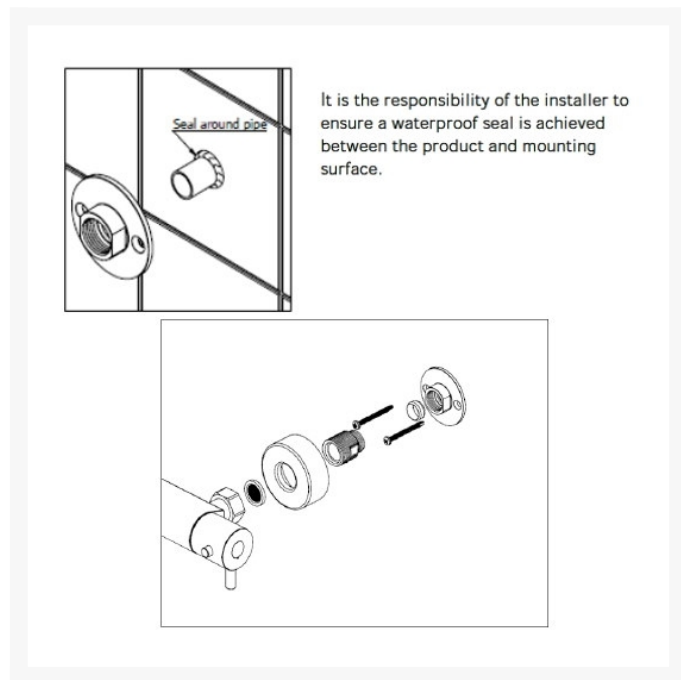

Independent 4 Life

Methven Kaha Cool To Touch Bar Mixer, Easy Fit Shower Kit

£230.62 Inc. VAT

Product Code: KHCTSEFCP

Product Images

| KHCTSEFCP | | | | | | |
|--------------------------------|-----|-----|-----|-----|-----|-----|
| Open Outlet Flow (Bar - l/min) | | | | | | |
| BAR | 0.3 | 0.5 | 1.0 | 2.0 | 4.0 | 5.0 |
| HANDBEY FLOW | N/A | N/A | 9 | 9 | 9 | 9 |

Please Note: Flow rate will be dictated by installation configurations. Please ensure to check the appropriate flow restrictor information if applicable.

Description

Kaha cool to touch bar mixer shower makes a statement with its classic, understated form and modern design accents. The thermostatic control maintains your preferred temperature setting, with a pre-set 38°C safety setting to prevent scalding, that allows you to adjust when necessary.

Key benefits:

- Thermostatic bar mixer shower
- Easy to fit shower rail - simply twist and lock brackets into place
- Soap dish, with drainage slots
- Kaha Satinjet hand shower, with adjustable holder
- Two types of spray - Satinjet body shower or massage
- Easy-fit connectors - For quick and simple installation
- Eco Flow Control with override facility
- Twist-free hose - Easy to use and to clean
- Water efficient without compromising performance
- Suitable for all plumbing systems
- Ceramic discs