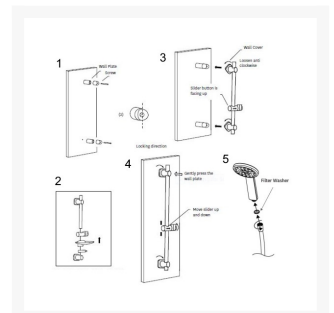

Independent 4 Life

Methven Kaha Cool To Touch Bar Mixer, Easy Fit Shower Kit

£230.62 Inc. VAT

Product Code: KHCTSEFCP

Product Images

| KHCTSEFCP | | | | | | |
|--------------------------------|-----|-----|-----|-----|-----|-----|
| Open Outlet Flow (Bar - l/min) | | | | | | |
| BAR | 0.3 | 0.5 | 1.0 | 2.0 | 4.0 | 5.0 |
| HANDBEY FLOW | N/A | N/A | 9 | 9 | 9 | 9 |

| KHCTSEFCP | | | | | | |
|--------------------------------|-----|-----|-----|-----|-----|---------|
| Open Outlet Flow (Bar - l/min) | | | | | | |
| BAR | 0.3 | 0.5 | 1.0 | 2.0 | 3.0 | 4.0 5.0 |
| HANDSET FLOW | N/A | N/A | 9 | 9 | 9 | 9 9 |

Please Note: Flow rate will be dictated by installation configurations. Please ensure to check the appropriate flow restrictor information if applicable.

Description

Kaha cool to touch bar mixer shower makes a statement with its classic, understated form and modern design accents. The thermostatic control maintains your preferred temperature setting, with a pre-set 38°C safety setting to prevent scalding, that allows you to adjust when necessary.

Key benefits:

- Thermostatic bar mixer shower
- Easy to fit shower rail - simply twist and lock brackets into place
- Soap dish, with drainage slots
- Kaha Satinjet hand shower, with adjustable holder
- Two types of spray - Satinjet body shower or massage
- Easy-fit connectors - For quick and simple installation
- Eco Flow Control with override facility
- Twist-free hose - Easy to use and to clean
- Water efficient without compromising performance
- Suitable for all plumbing systems
- Ceramic discs