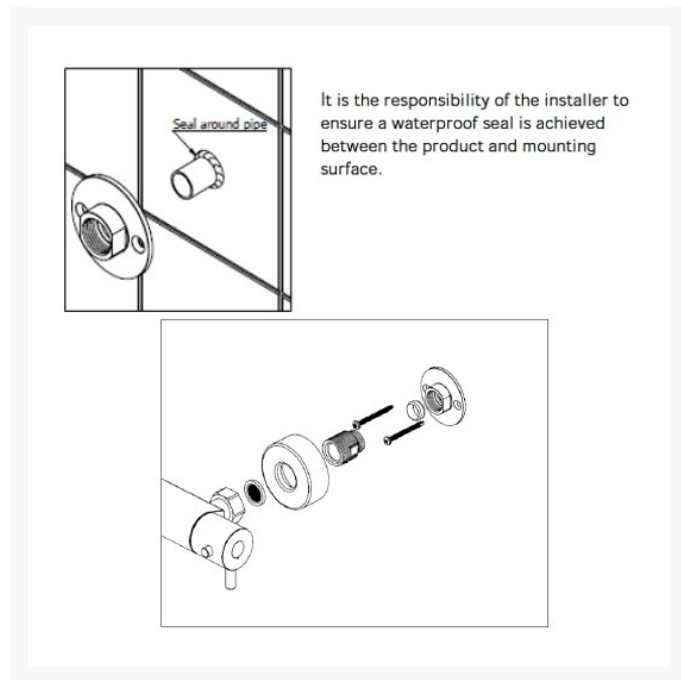

Independent 4 Life

Methven Kaha Cool To Touch Bar Mixer, Easy Fit Shower Kit

£230.62 Inc. VAT

Product Code: KHCTSEFCP

Product Images

KHCTSEFCP						
Open Outlet Flow (Bar - l/min)						
BAR	0.3	0.5	1.0	2.0	4.0	5.0
HANDBEY FLOW	N/A	N/A	9	9	9	9

KHCTSEFCP						
Open Outlet Flow (Bar - l/min)						
BAR	0.3	0.5	1.0	2.0	3.0	4.0 5.0
HANDSET FLOW	N/A	N/A	9	9	9	9 9

Please Note: Flow rate will be dictated by installation configurations. Please ensure to check the appropriate flow restrictor information if applicable.

Key benefits:

- Thermostatic bar mixer shower
- Easy to fit shower rail - simply twist and lock brackets into place
- Soap dish, with drainage slots
- Kaha Satinjet hand shower, with adjustable holder
- Two types of spray - Satinjet body shower or massage
- Easy-fit connectors - For quick and simple installation
- Eco Flow Control with override facility
- Twist-free hose - Easy to use and to clean
- Water efficient without compromising performance
- Suitable for all plumbing systems
- Ceramic discs