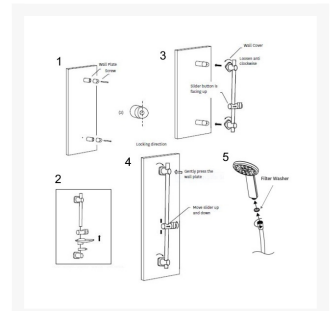

Independent 4 Life

Methven Kaha Cool To Touch Bar Mixer, Easy Fit Shower Kit

£230.62 Inc. VAT

Product Code: KHCTSEFCP

Product Images

KHCTSEFCP						
Open Outlet Flow (Bar - l/min)						
BAR	0.3	0.5	1.0	2.0	4.0	5.0
HANDBEY FLOW	N/A	N/A	9	9	9	9

KHCTSEFCP						
Open Outlet Flow (Bar - l/min)						
BAR	0.3	0.5	1.0	2.0	3.0	4.0 5.0
HANDSET FLOW	N/A	N/A	9	9	9	9 9

Please Note: Flow rate will be dictated by installation configurations. Please ensure to check the appropriate flow restrictor information if applicable.

Key benefits:

- Thermostatic bar mixer shower
- Easy to fit shower rail - simply twist and lock brackets into place
- Soap dish, with drainage slots
- Kaha Satinjet hand shower, with adjustable holder
- Two types of spray - Satinjet body shower or massage
- Easy-fit connectors - For quick and simple installation
- Eco Flow Control with override facility
- Twist-free hose - Easy to use and to clean
- Water efficient without compromising performance
- Suitable for all plumbing systems
- Ceramic discs

Warranty:

- 5 Year manufacturer warranty

Additional Information

Manufacturer	Methven
Shower Type	Direct Fed (Mixer)
Shower Features	Thermostatic Mixers, Fixed Riser Rail, Flexible Hose and Handset, Shower Head Holder
Fixings	Exposed
Control	Manual Lever, Manual Dial
Hose Length (mm) / Application	1500 / Shower Hose
Water Pressure	Low, Normal Mains, High Pressure Systems
Technologies	Thermostatic Control, Satinjet, Safe Touch, Temperature Control Lever, Exposed Bottom Entry, Ceramic Disc, Easy-fit Connectors
Approvals	WRAS Approved, TMV2 (Domestic Sector)