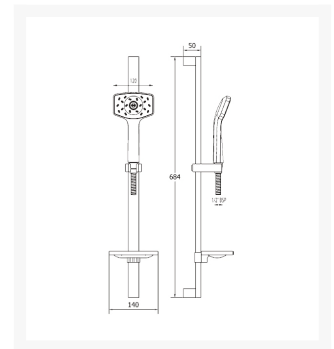

Independent 4 Life

Methven Waipori Satinjet Kit

£77.10 Inc. VAT

Product Code: WK1

Product Images

| WK1 | | | | | | |
|----------------------------------|-----|-----|-----|-----|-----|-----|
| Open Outlet Flow (Bar - (l/min)) | | | | | | |
| BAR | 0.3 | 0.5 | 1.0 | 2.0 | 4.0 | 5.0 |
| HANDSET FLOW | 8 | 8.3 | 9 | 9 | 9 | 9 |

Please Note: Flow rate will be dictated by installation configurations. Please ensure to check the appropriate flow restrictor information if applicable.

Description

Methven's Waipori shower kit, has a chrome-plated rail with adjustable mounting brackets for easy retrofit installation and the Waipori Satinjet handset.

Satinjet has unique twin-jet technology to create the perfect water pressure and water droplet size, creating over 300,000 water droplets per second.

Key benefits:

- Kaha Satinjet hand shower, with adjustable holder
- Water efficient without compromising performance
- Rectangular head 120mm wide for a wide spray pattern
- Two types of spray - Satinjet body shower or massage
- Smooth 1.5m twist-free hose - Easy to use and to clean
- Water efficient without compromising performance
- Supplied with 9l/min flow regulator
- Soap dish, with drainage slots
- Suitable for High/Mains Pressure

Approvals:

- WRAS approved

Technical details:

- Projection from wall (mm): 50
- Riser rail height (mm): 684
- Handset range of movement (mm): 600
- Inlet connection (mm): ½" BSP
- Min inlet pressure (bar): 0.35
- Max inlet pressure (bar): 5.0