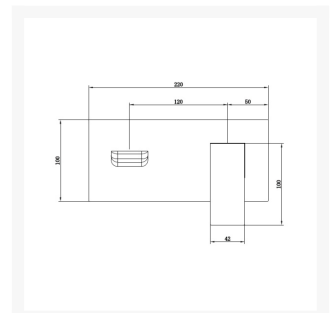

Independent 4 Life

Methven Wai Wall Mounted Bath Filler - Chrome

£130.32 Inc. VAT

Product Code: WAIWMBFCP

Product Images

Description

Wai wall mounted bath filler with a contemporary square design to add the perfect finish to a modern bathroom.

Key benefits:

- Wall mounted bath filler
- Contemporary square design
- ½ Turn ceramic disc handle ensuring smooth operation
- Easy for whole family to use

Technical details:

- Finish: Chrome
- Valve type: Ceramic discs
- Supply: Suitable for all plumbing systems
- Inlet Connections: ¾" BSP
- Working Pressures: 1.0 - 5.0 bar
- Spout projection from the wall (mm): 220
- Wall plate dimensions WxH (mm): 220x100

Warranty:

- 20 Year manufacturer warranty

Additional Information

Manufacturer	Methven
Application	Bath
Tap Style	Wall Mounted Bath Filler
Mounting	Wall
Operation	Turn with Lever
Water Pressure	Low, Normal Mains, High Pressure Systems
Technologies	TMV a Recommended Extra