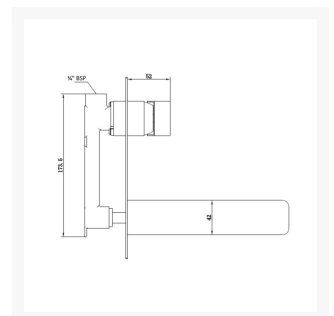

Independent 4 Life

Methven Wai Wall Mounted Bath Filler - Chrome

£130.32 Inc. VAT

Product Code: WAIWMBFCP

Product Images

Description

Wai wall mounted bath filler with a contemporary square design to add the perfect finish to a modern bathroom.

Key benefits:

- Wall mounted bath filler
- Contemporary square design
- ½ Turn ceramic disc handle ensuring smooth operation
- Easy for whole family to use

Technical details:

- Finish: Chrome
- Valve type: Ceramic discs
- Supply: Suitable for all plumbing systems
- Inlet Connections: ¾" BSP
- Working Pressures: 1.0 - 5.0 bar
- Spout projection from the wall (mm): 220
- Wall plate dimensions WxH (mm): 220x100

Warranty:

- 20 Year manufacturer warranty

Additional Information

Manufacturer	Methven
Application	Bath
Tap Style	Wall Mounted Bath Filler
Mounting	Wall
Operation	Turn with Lever
Water Pressure	Low, Normal Mains, High Pressure Systems
Technologies	TMV a Recommended Extra