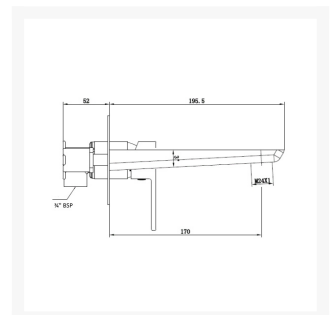

Independent 4 Life

Methven Wai Wall Mounted Bath Filler - Chrome

£130.32 Inc. VAT

Product Code: WAIWMBFCP

Product Images

Description

Wai wall mounted bath filler with a contemporary square design to add the perfect finish to a modern bathroom.

Key benefits:

- Wall mounted bath filler
- Contemporary square design
- ½ Turn ceramic disc handle ensuring smooth operation
- Easy for whole family to use

Technical details:

- Finish: Chrome
- Valve type: Ceramic discs
- Supply: Suitable for all plumbing systems
- Inlet Connections: ¾" BSP
- Working Pressures: 1.0 - 5.0 bar
- Spout projection from the wall (mm): 220
- Wall plate dimensions WxH (mm): 220x100