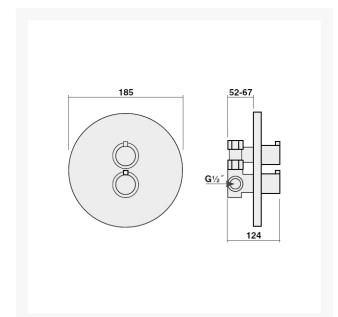

Independent 4 Life

Inta Kiko Deluxe Dual Outlet, Concealed Thermostatic Shower

£311.21 Inc. VAT

Product Code: KK80010CP

Product Images

Description

The Inta Kiko Deluxe features a sleek stainless steel design, minimalist accessories, and easy to operate peg lever handles.

Technical details:

- Max inlet pressure: 5 bar static
- Min inlet pressure: 0.4 bar dynamic
- Inlet connections: 15mm compression elbows
- Outlet connections: 15mm compression
- Min inlet temperature differential to achieve failsafe: 15°C
- Thermostatic cartridge: 2402PL
- Flow cartridge: VC02NF
- TMV2 approved
- WRAS approved