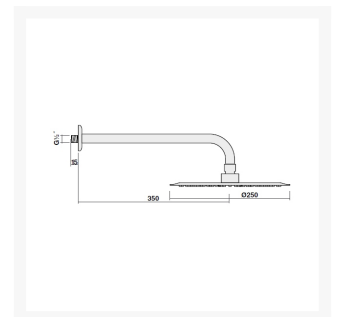

Independent 4 Life

Inta Kiko Deluxe Overhead Arm & Large Stainless Steel Soaker

£143.04 Inc. VAT

Product Code: KK70007CP

Product Images

Description

Inta Kiko a luxury wall mounted shower arm with a large 250mm diameter overhead stainless-steel soaker.

Key Benefits:

- Chrome shower arm, projects 350mm to the centre of the overhead soaker
- 250mm diameter soaker

- Stylish design
- Chrome finish
- Also available with the Enzo and Kiko Concealed Deluxe shower controls

Technical details:

- Soaker diameter (mm): 250
- Overall projection from the wall (mm): 475
- Max inlet pressure: 5 bar static
- Min inlet pressure: 0.2 bar dynamic
- Inlet connections: G½"
- Finish: Chrome