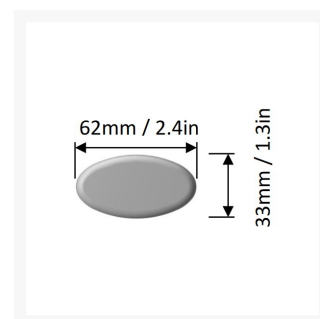

Independent 4 Life

Ropox Aqualine 760mm Straight Toilet Support Arm, Friction Hinge

Product Code: 40-40150

Product Images

Description

The Ropox Aqualine ergonomic hinged arm support can be mounted by the side of the WC or washbasin to provide a safe way of sitting down and standing.

Compatible with the Ropox Aqualine Standing/Sitting Attachment for Support Arms (Product Code: 40-40925) and the Ropox Aqualine Toilet Roll Holder (Product Code: 40-40910) order separately.