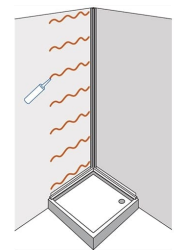

Product Images