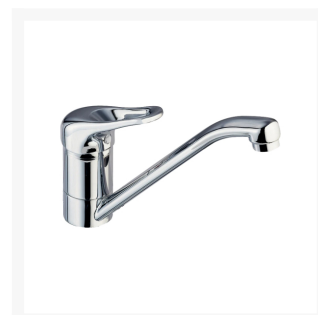

# Deva by Methven Lace Mono Sink Mixer- Chrome

£150.64 Inc. VAT

Product Code: LACE171

## Description

The Deva by Methven Lace monobloc mixer is a stylish accompaniment to any kitchen sink. The easy to use single lever makes it ideal for those with less hand dexterity.