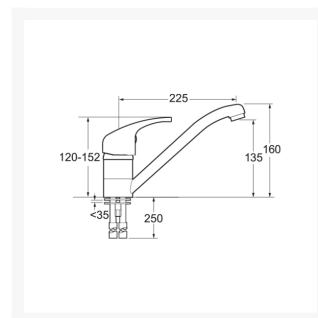

Independent 4 Life

Deva by Methven Lace Mono Sink Mixer- Chrome

£150.64 Inc. VAT

Product Code: LACE171

Product Images

Description

The Deva by Methven Lace monobloc mixer is a stylish accompaniment to any kitchen sink. The easy to use single lever makes it ideal for those with less hand dexterity.

Key benefits:

- 1 tap hole
- Tails included

www.independent4life.co.uk | info@independent4life.co.uk | Tel: 0800 500 3001 | VAT No: 942447711

EORI GB942447711000