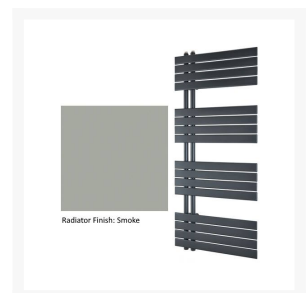

Product Images