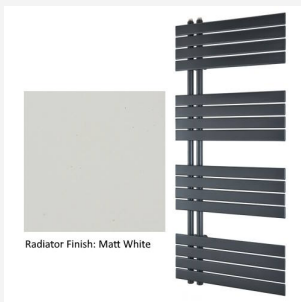

Product Options

Product code / Colour / Size / Output

HNS125GN Diffusion Hunsdon Side Loading Towel Radiator - Gunmetal 1260x550mm - 1866 BTU

Stylish unhandled side-loading towel radiator 550mm wide x 1260mm high, with a powder coated Gunmetal finish by Diffusion. A welcome addition to any bathroom or wetroom. The side opening allows for ease of use from either a standing or seated position. Can be used as a dual fuel radiator, output of 1866 BTU, and or you can fit a 400W element (order separately) to allow for summer heating. Order valves separately.

HNS125OB Diffusion Hunsdon Side Loading Towel Radiator - Obsidian 1260x550mm - 1866 BTU

Stylish unhandled Diffusion Hunsdon side-loading towel radiator 550mm wide x 1260mm high, with a powder coated Obsidian finish. A welcome addition to any bathroom or wetroom. The side opening allows for ease of use from either a standing or seated position. Can be used as a dual fuel radiator, output of 1866 BTU, and or you can fit a 400W element (order separately) to allow for summer heating. Order valves separately.

Description

The Diffusion Hunsdon Side 1260x550mm towel radiator has been designed and manufactured with the bars open on one side to ensure easy towel hanging for both standing or seated users.

The radiator is reversible to allow opening on either side to make it easier than ever to design or refurbish any bathroom or wetroom.

Key benefits:

- Bars open on one side to ensure easy towel hanging
- Reversible to allow opening on either side
- Dual fuel option, requires 400W heating element (order separately)
- Chrome and Colour matching valves are available (order separately)
- The bars are open on one side to ensure easy hanging of towels
- Four colour options available: Gunmetal, Obsidian, Matt White, or Smoke