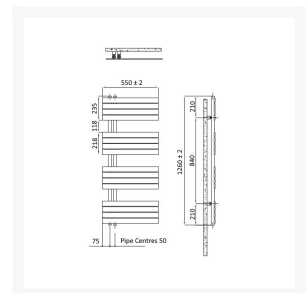

Product Images