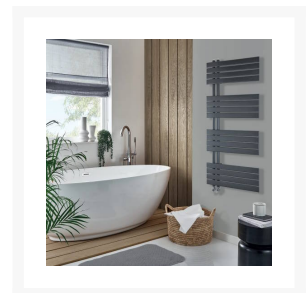

Product Images