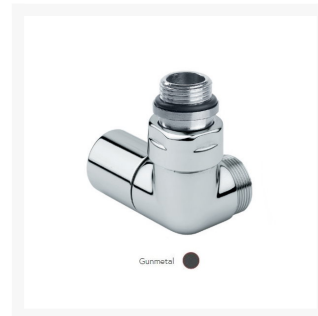

Independent 4 Life

Diffusion Pair of Premium Corner Valves - Choice of Colour

Product Code: DIFPVALCR

Product Images

Product Options

Colour

Diffusion Pair of Premium Corner Valves - Chrome

Premium corner valves for Diffusion towel radiators, premium Chrome finish. Matching chrome straight and corner radiators valves (available separately). 2-Year Guarantee.

Diffusion Pair of Premium Corner Valves - Gunmetal

Premium corner valves for Diffusion towel radiators, powder coated Gunmetal colour finish (note the main image shows chrome). Matching straight and corner radiators valves (available separately). 2-Year Guarantee.

Diffusion Pair of Premium Corner Valves - Obsidian

Premium corner valves for Diffusion towel radiators, powder coated Obsidian colour finish (note the main image shows chrome). Matching straight and corner radiators valves (available separately). 2-Year Guarantee.

Description

Premium corner valves for the Diffusion range of radiator, available in Chrome and 4x powder coated colours: Gunmetal, Obsidian, Matt White, and Smoke.

Key benefits:

- Colour matching side loading radiators are available (order separately)
- Premium Chrome finish
- 4x Powder coated colour options: Gunmetal, Obsidian, Matt White, and Smoke
- Sold individually