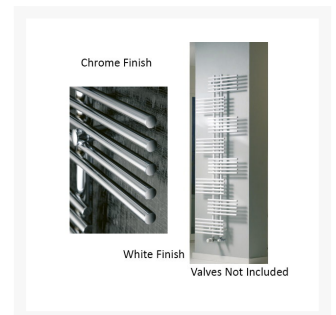

Independent 4 Life

Eucotherm Parallel Rail 1762x650mm - White or Chrome

From: £333.00
To: £546.30
Inc. VAT

Product Code: ED

Product Images

Product Options

Product code / Colour / Size / Output

| | | |
|--|--|---------|
|  | ED1762650W Eucotherm Parallel Rail 1762x650mm - White 1762x650mm - 2368 BTU | £277.50 |
| <p>White Eucotherm towel radiator with parallel rails, an easily accessible radiator with a stylish modern appearance. 1762 x 650mm with a heat output BTU of 2368.</p> | | |
|  <small>Chrome Finish</small> <small>White Finish</small> <small>Valves Not Included</small> | ED1762650SC Eucotherm Parallel Rail 1762x650mm - Chrome 1762x650mm - 1553 BTU | £455.25 |
| <p>The chrome side loading Eucotherm radiator has open bars on one side ensuring easy towel hanging, and has a stylish modern appearance. 1762 x 650mm with a heat output BTU of 1553.</p> | | |

Description

The Eucotherm parallel rail 1762x650mm towel radiator has been designed and manufactured with the bars open on one side to ensure easy towel hanging for both standing or seated users.

Alternating rails makes hanging up items such as towels more accessible to less able users.

The unique appearance gives the radiator a modern look, making it an excellent accompaniment to all bathrooms or wetrooms.

Key benefits:

- Bars open on one side to ensure easy towel hanging
- 10 year guarantee on White and 5 year guarantee on chrome
- Stylish appearance
- The bars are open on alternating sides to ensure easy hanging of towels
- Two colour options available: Chrome, White

Technical details:

- Distance from the wall to front face 80mm variable
- White Output Delta 50 (BTU): 2368
- Chrome Output Delta 50 (BTU): 1553
- Inlet pipe centres: 120mm distance from wall to centre 56mm