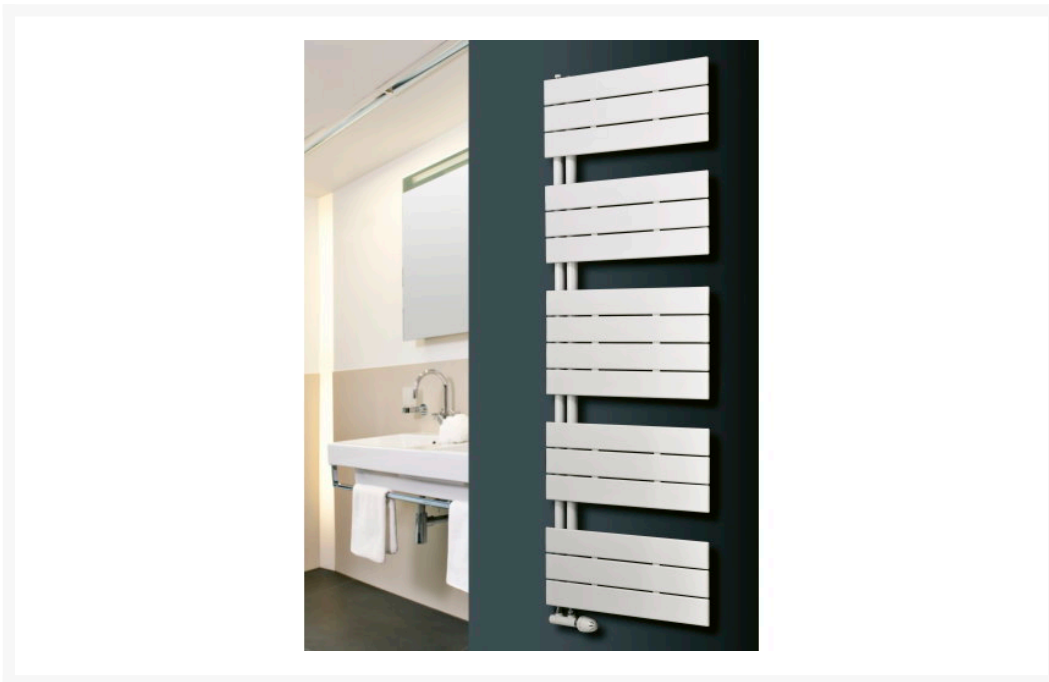

Independent 4 Life

Eucotherm White Mars Trium Flat Panel Towel Radiator - 1195/1495 x 600mm

From: £403.20
To: £467.10
Inc. VAT

Product Code: EMAT

Product Images