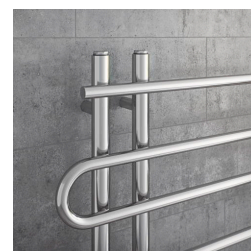

Product Images