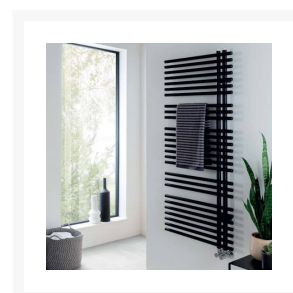

Product Images