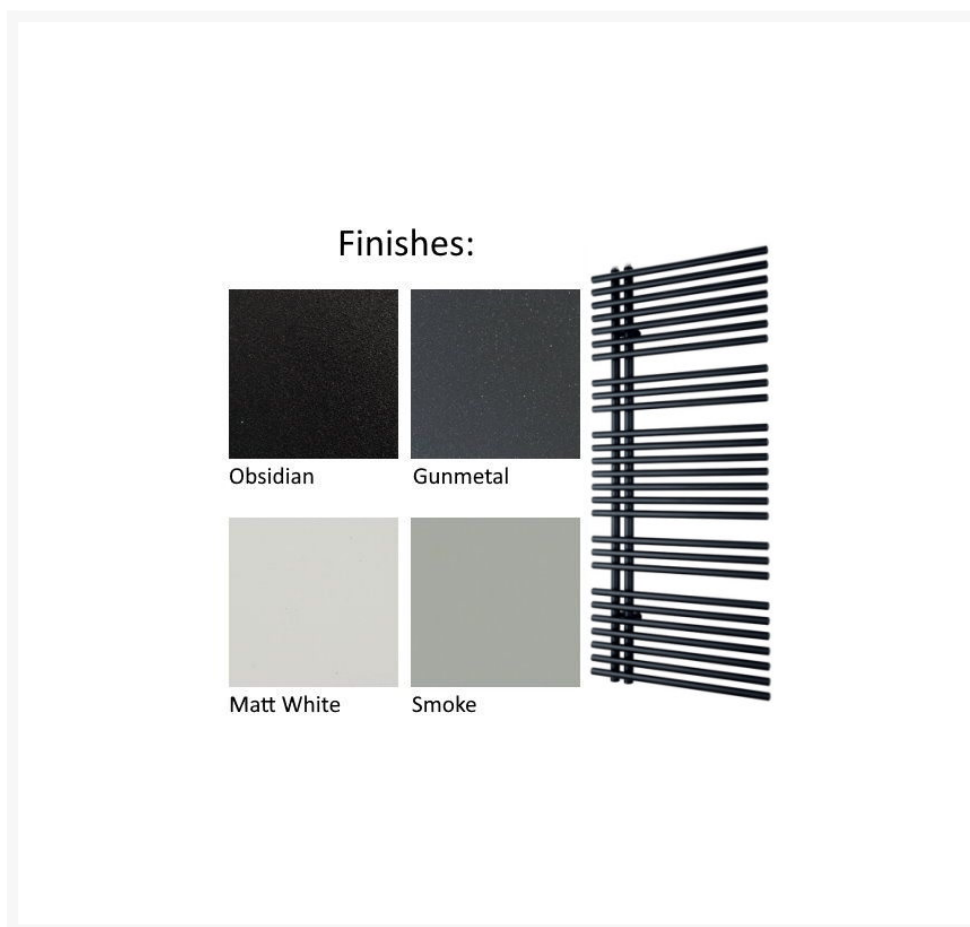

Independent 4 Life

Diffusion Wadesmill Side Loading Towel Rail 1348x500mm - Choice of Colour

From: £544.80
To: £544.80
Inc. VAT

Product Code: WA135

Product Images