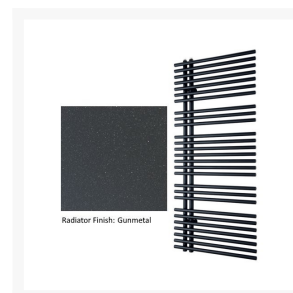

Product Images