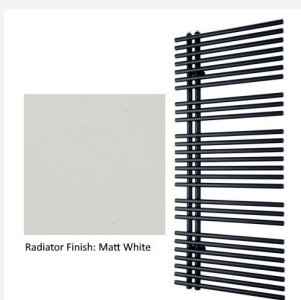

### **WA135OB Diffusion Wadesmill Side Loading Towel Rail - Obsidian 1348x500mm - 2023 BTU**

£454.00

Stylish Wadesmill by Diffusion, a round tube steel open sided towel rail, with a powder coated Obsidian colour finish. A welcome addition to any bathroom or wetroom. The side opening allows for ease of use from either a standing or seated position. Can be used as a dual fuel radiator, output of 2023 BTU, and or you can fit a 400W element (order separately) to allow for summer heating. Order valves separately. 1348mm high x 500mm wide.

### **WA135GN Diffusion Wadesmill Side Loading Towel Rail - Gunmetal 1348x500mm - 2023 BTU**

£454.00

Stylish Wadesmill by Diffusion, a round tube steel open sided towel rail, with a powder coated Gunmetal colour finish. A welcome addition to any bathroom or wetroom. The side opening allows for ease of use from either a standing or seated position. Can be used as a dual fuel radiator, output of 2023 BTU, and or you can fit a 400W element (order separately) to allow for summer heating. Order valves separately. 1348mm high x 500mm wide.

### **WA135MW Diffusion Wadesmill Side Loading Towel Rail - Matt White 1348x500mm - 2023 BTU**

£454.00

Stylish Wadesmill by Diffusion, a round tube steel open sided towel rail, with a powder coated Matt White colour finish. A welcome addition to any bathroom or wetroom. The side opening allows for ease of use from either a standing or seated position. Can be used as a dual fuel radiator, output of 2023 BTU, and or you can fit a 400W element (order separately) to allow for summer heating. Order valves separately. 1348mm high x 500mm wide.