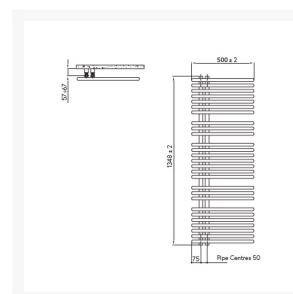

Product Images