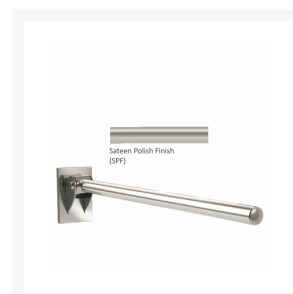

Independent 4 Life

£270.54 Inc. VAT

AWS 800mm SS Single Support Rail, Friction Hinged, Concealed Fixings - Choice of Finish

Product Code: AWS-0141

Product Images

Product Options

Colour	Price Inc. VAT
Mirror Polished Finish (MPF)	£270.54
Sateen Polished Finish (SPF)	£270.54
White Polyester Coated	£270.54

Description

The AWS Regent stainless steel 800mm folding support arm with a friction hinge, concealed fixings cover for a sleek and stylish appearance.

Designed for use alongside WCs for extra support, and for use in shower areas where there is a requirement for a well-designed substantial rail for the safety of all users.

Suitable for use with toilet pans projecting 700 to 750mm from the wall.

Available in a choice of Mirror, Sateen polished finishes and White polyester coated for a warmer touch.

Constructed from high quality materials, the 35mm diameter gives the rail increased strength and stability.

Key benefits:

- 304 grade stainless steel drop down support arm
- Ideal for use in wet or damp areas
- Easy to use friction action hinge
- Stainless steel backplate for strength and durability

- Backplate bolt holes pre-drilled for M8 bolts (fixings not included)
- Finished stainless steel cover plate to conceal the wall fixings
- Made in Britain
- Doc M compliant
- Choice of Mirror (MPF) or Sateen (SPF) polished finishes and White polyester coated for a warmer touch
- Matching AWS Regent grabrails and accessories also available