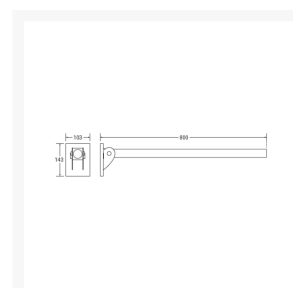

Independent 4 Life

£270.54 Inc. VAT

AWS 800mm SS Single Support Rail, Friction Hinged, Concealed Fixings - Choice of Finish

Product Code: AWS-0141

Product Images

Product Options

Colour	Price Inc. VAT
Mirror Polished Finish (MPF)	£270.54
Sateen Polished Finish (SPF)	£270.54
White Polyester Coated	£270.54

Description

The AWS Regent stainless steel 800mm folding support arm with a friction hinge, concealed fixings cover for a sleek and stylish appearance.

Designed for use alongside WCs for extra support, and for use in shower areas where there is a requirement for a well-designed substantial rail for the safety of all users.

Suitable for use with toilet pans projecting 700 to 750mm from the wall.

Available in a choice of Mirror, Sateen polished finishes and White polyester coated for a warmer touch.

Constructed from high quality materials, the 35mm diameter gives the rail increased strength and stability.

Technical details:

- Length (mm): 800
- Diameter (mm): 35
- Strong tubular construction
- Concealed cover for fixings
- Tested to 120kg in vertical and 45 degree positions (this does not include wall fixings)