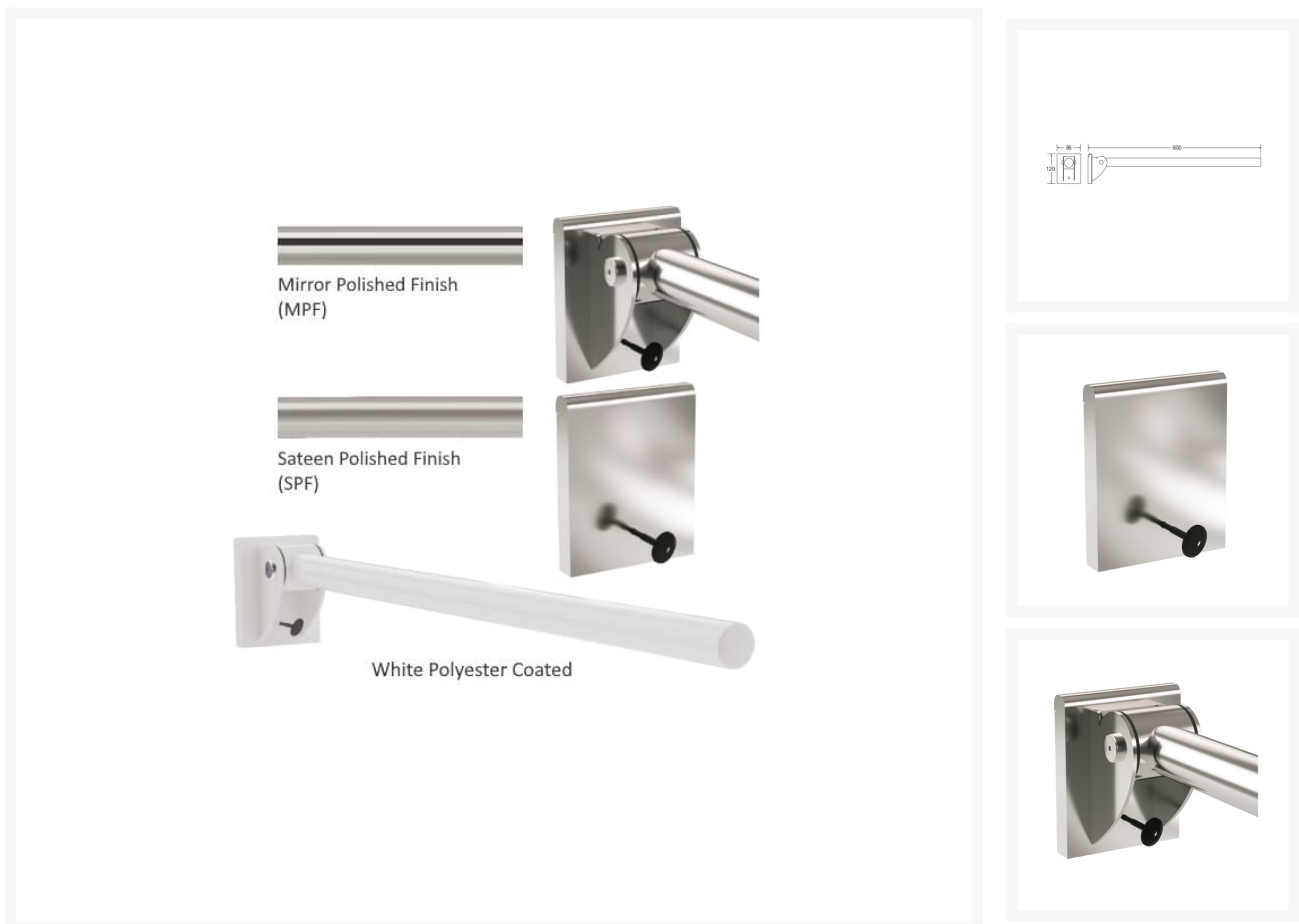

Independent 4 Life

AWS Removable 800mm Friction Single Hinged Support Rail, Concealed Fixings - Choice of Finish

£330.07 Inc. VAT

Product Code: AWS-0143

Product Images