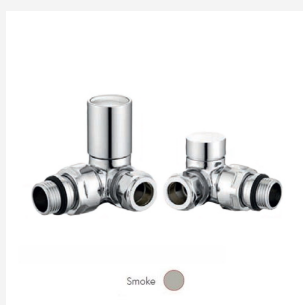

£42.50

Standard corner valves for Diffusion towel radiators. The Chrome finished valves are also for Dual Fuel installations where a 50mm T-piece, heating element 150W, 400W or 600W with a premium cover and wall plate will be required, all of which are only available in a Chrome finish (order separately).

Diffusion Standard Corner Valves - Matt White

£42.50

Standard corner valves for Diffusion towel radiators. Powder coated Matt White coloured to suit your chosen Matt White coloured radiator.

Diffusion Standard Corner Valves - Smoke

£42.50

Standard corner valves for Diffusion towel radiators. Powder coated Smoke coloured to suit your chosen Smoke coloured radiator.

Diffusion Standard Corner Valves - Obsidian

£42.50

Standard straight valves for Diffusion towel radiators. Powder coated Obsidian coloured to suit your chosen Obsidian coloured radiator.

Diffusion Standard Corner Valves - Gunmetal

£42.50

Standard corner valves for Diffusion towel radiators. Powder coated Gunmetal coloured to suit your chosen Gunmetal coloured radiator.

Description

Standard corner valves for Diffusion towel radiators. Choice of four powder coated colours to suit your chosen radiator: Gunmetal, Obsidian, Matt White, and Smoke. The Chrome finished valves are also for Dual Fuel installations where a 50mm T-piece, heating element 150W, 400W or 600W with a premium cover and wall plate will be required, all of which are only available in a Chrome finish (order separately).