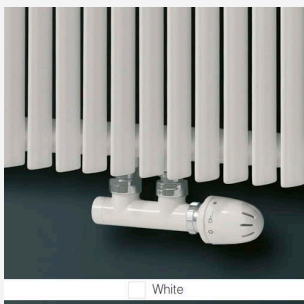

Independent 4 Life

Eucotherm White Deluxe Central Valve - Straight or Angled

From: £125.16
To: £125.16
Inc. VAT

Product Code: QHETS-WHT

Product Images

Product Options

Valve configuration

Eucotherm Straight Deluxe Central Valve - White

£104.30

Straight Herz 50mm Deluxe central thermostatic radiator valve, for the Eucotherm radiators. White finish.

Eucotherm Angled Deluxe Central Valve - White

£104.30

Angled Herz 50mm Deluxe central thermostatic radiator valve, for the Eucotherm radiators. White finish.

Description

Herz straight or angled Deluxe central thermostatic radiator valve for Eucotherm towel radiators, white in colour.

Key benefits:

- Deluxe 50mm central valve
- Slim line design
- Select Straight (shown in image) or Angled (no image shown)
- Colour matching radiators are available (order separately)
- Powder coated White colour
- Manufactured by Herz