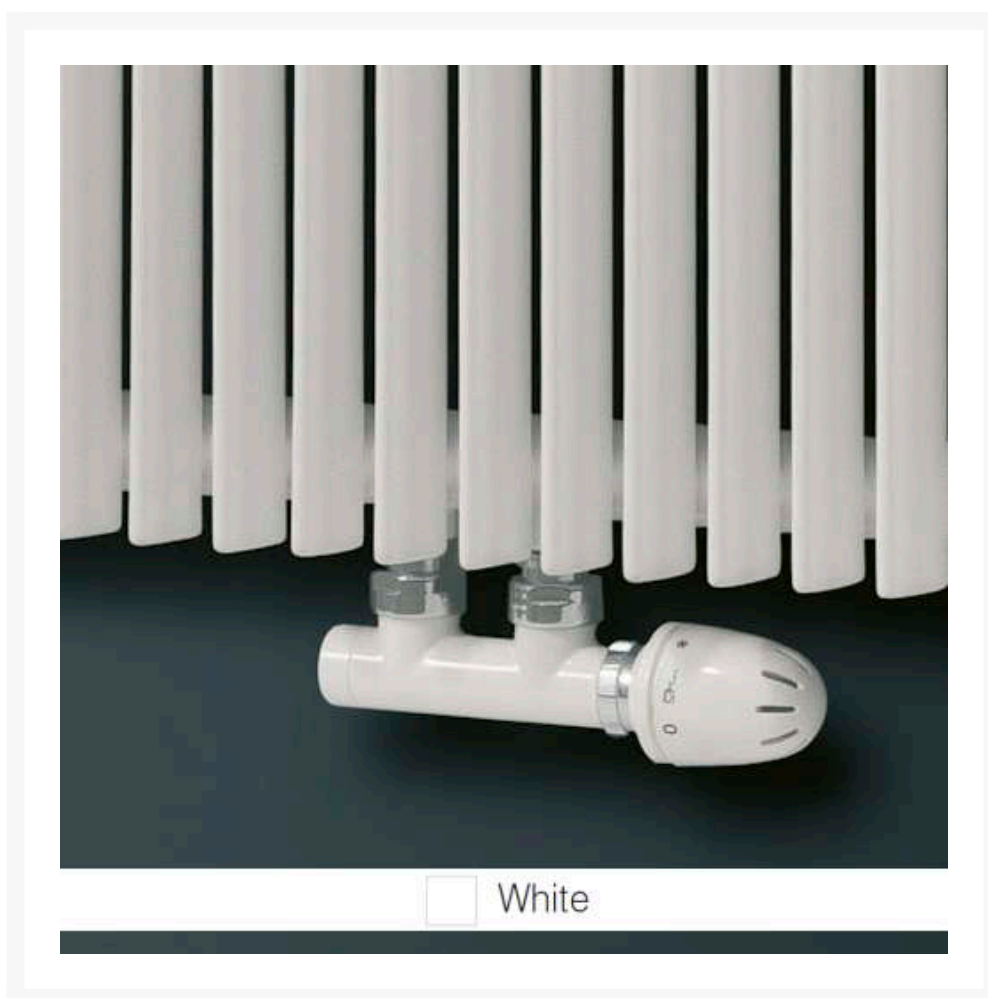

Independent 4 Life

Eucotherm White Deluxe Central Valve - Straight or Angled

From: £125.16
To: £125.16
Inc. VAT

Product Code: QHETS-WHT

Product Images

Product Options

Valve configuration

Eucotherm Straight Deluxe Central Valve - White

£104.30

Straight Herz 50mm Deluxe central thermostatic radiator valve, for the Eucotherm radiators. White finish.

Eucotherm Angled Deluxe Central Valve - White

£104.30

Angled Herz 50mm Deluxe central thermostatic radiator valve, for the Eucotherm radiators. White finish.

Description

Herz straight or angled Deluxe central thermostatic radiator valve for Eucotherm towel radiators, white in colour.

Key benefits:

- Deluxe 50mm central valve
- Slim line design
- Select Straight (shown in image) or Angled (no image shown)
- Colour matching radiators are available (order separately)
- Powder coated White colour
- Manufactured by Herz