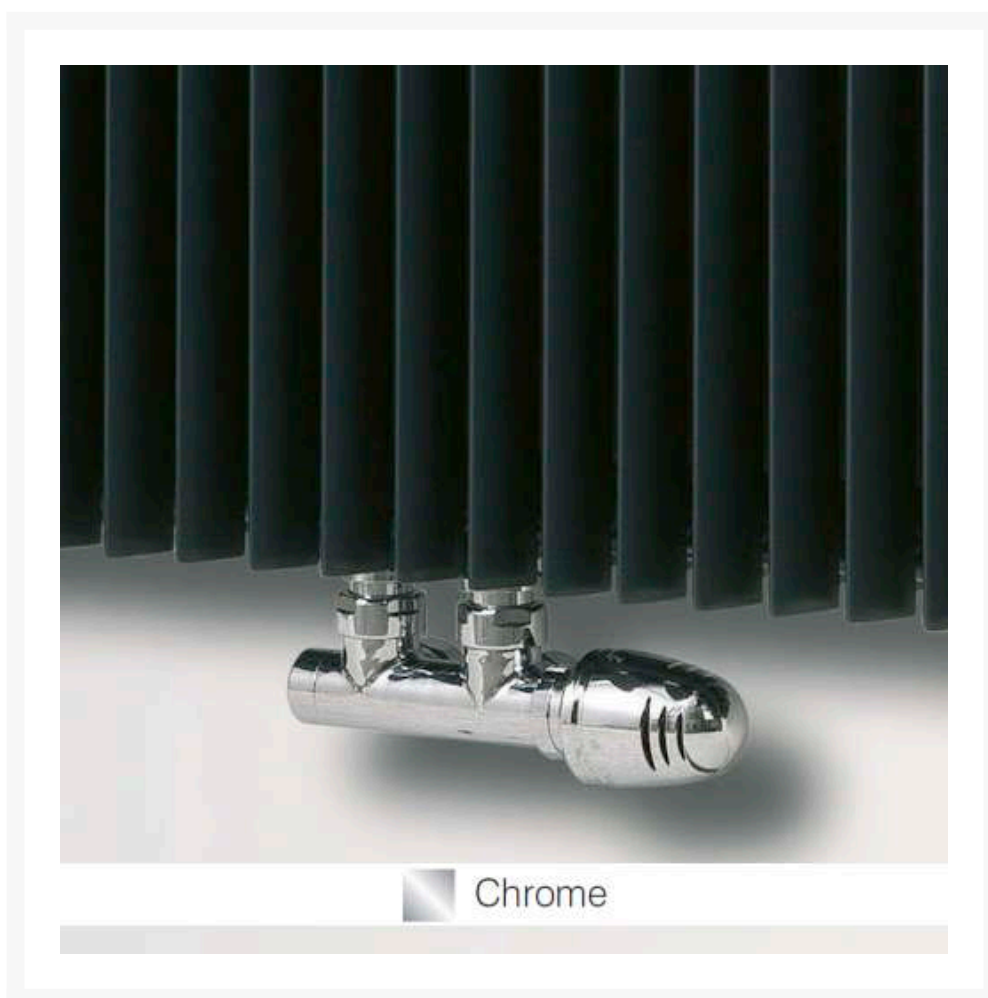

Independent 4 Life

Eucotherm Chrome Deluxe Central Valve - Straight or Angled

From: £150.36
To: £150.36
Inc. VAT

Product Code: QHETS-CHR

Product Images