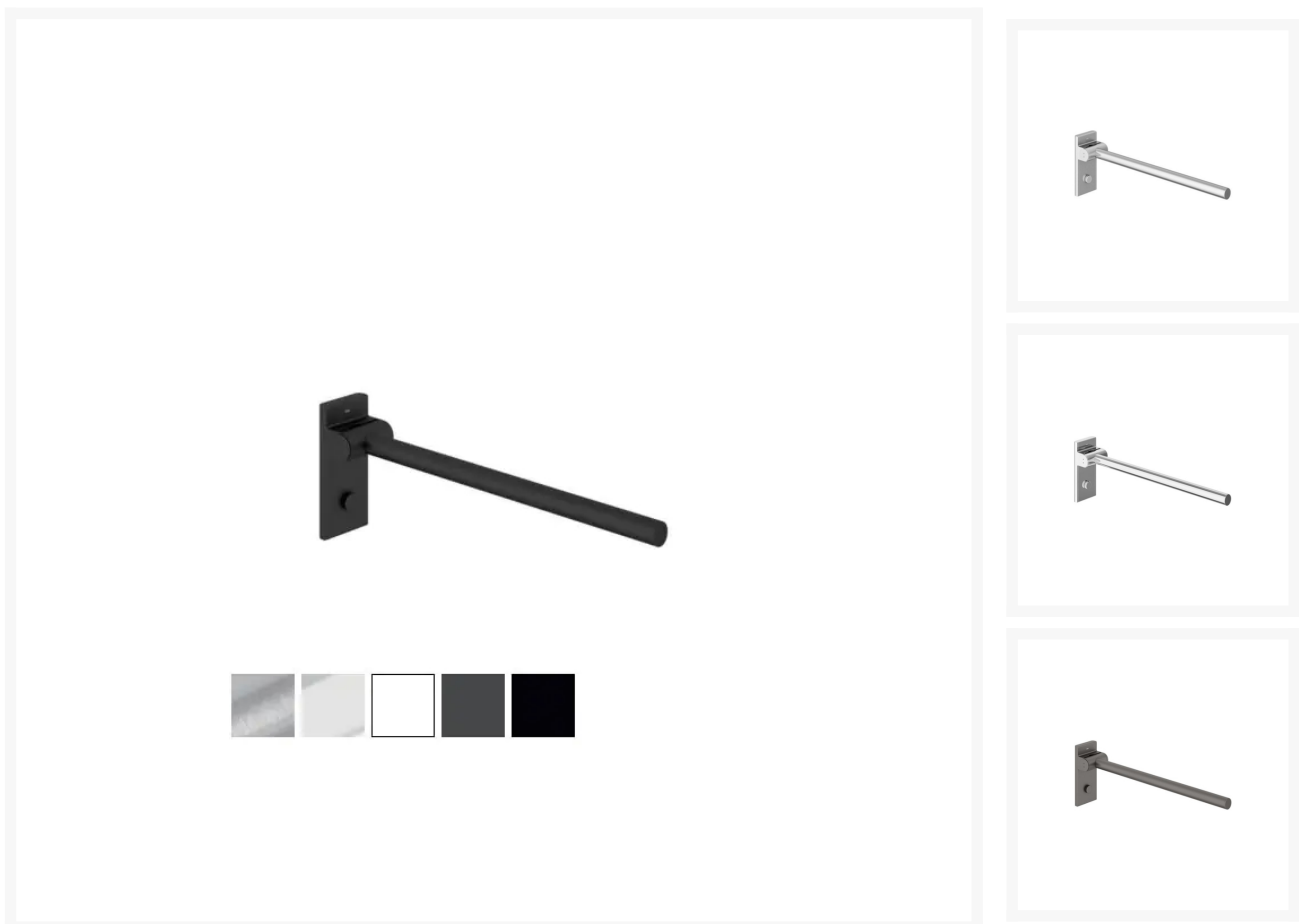

Independent 4 Life

HEWI System 900 - 600mm Hinged Support Rail Mono Design A - OPT Leg - Choice of Finish

From: £376.92
To: £918.72
Inc. VAT

Product Code: 900.50.100

Product Images