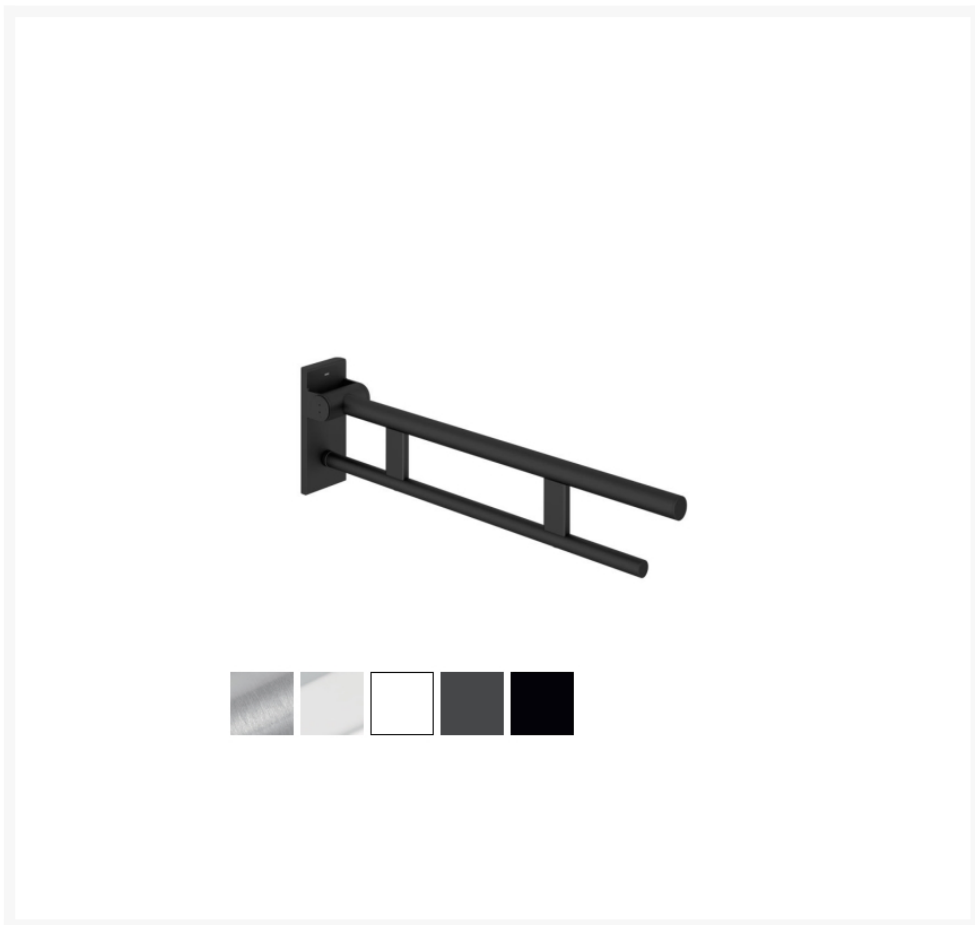

Independent 4 Life

HEWI System 900 - 600mm Hinged Support Rail Duo Design A, OPT Leg - Choice of Finish

From: £436.20
To: £984.84
Inc. VAT

Product Code: 900.50.101

Product Images