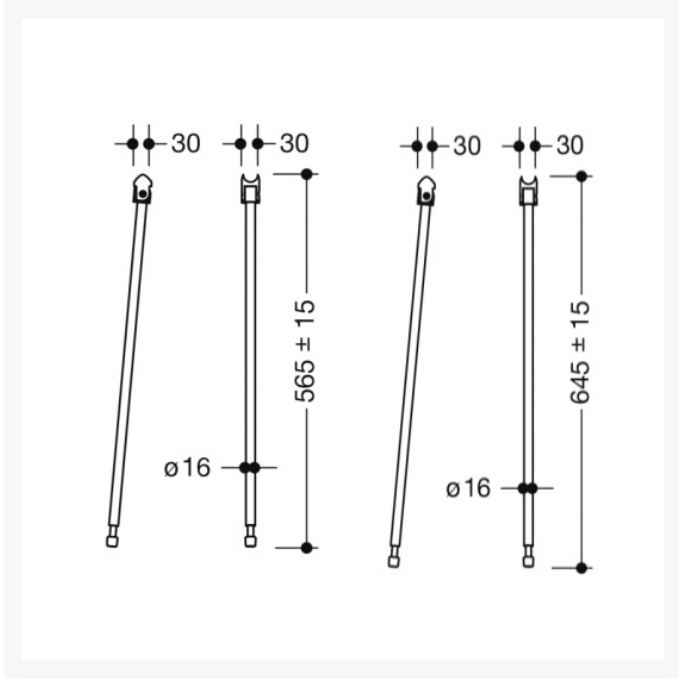

Independent 4 Life

HEWI System 900 - 850mm Hinged Support Rail Duo Design B, OPT Leg - Choice of Finish

From: £406.44
To: £976.32
Inc. VAT

Product Code: 900.50.161

Product Images

Product Options

Product Code / Finish / Length (mm)

| | | |
|--|--|---------|
|  | 900.50.161XA - 850mm Hinged Support Rail Duo Design B - Satin Finish | £338.70 |
| | HEWI Hinged Support rail Duo Design B, is easily accessible for all, stylish Satin Finish, made of stainless steel. 850mm in length, 256mm high and 75mm wide. | |
|  | 900.50.16140 - 850mm Hinged Support Rail Duo Design B - Chrome Plated | £513.60 |
| | HEWI Hinged Support rail Duo Design B, is easily accessible for all, stylish Chrome Plated Finish, made of stainless steel. 850mm in length, 256mm high and 75mm wide. | |
|  | 900.50.16160DX - 850mm Hinged Support Rail Duo Design B - Powder Coated Matt White | £491.90 |
| | HEWI Hinged Support rail Duo Design B, is easily accessible for all, stylish Powder Coated Matt White Finish, made of stainless steel. 850mm in length, 256mm high and 75mm wide. | |
|  | 900.50.16160SC - 850mm Hinged Support Rail Duo Design B - Powder Coated Matt Dark Grey Pearl Mica | £491.90 |
| | HEWI Hinged Support rail Duo Design B, is easily accessible for all, stylish Powder Coated Matt Dark Grey Pearl Mica Finish, made of stainless steel. 850mm in length, 256mm high and 75mm wide. | |
|  | 900.50.16160DC - 850mm Hinged Support Rail Duo Design B - Matt Black | £491.90 |
| | HEWI Hinged Support rail Duo Design B, is easily accessible for all, stylish Matt Black Finish, made of stainless steel. 850mm in length, 256mm high and 75mm wide. | |

Technical details:

- Top rail 33.7mm diameter
- Load tested to 100kg (220lb)
- Bottom rail 25mm diameter
- 850mm length
- 256mm high and 75mm wide
- Secured by fixing screw to prevent unintentional removal