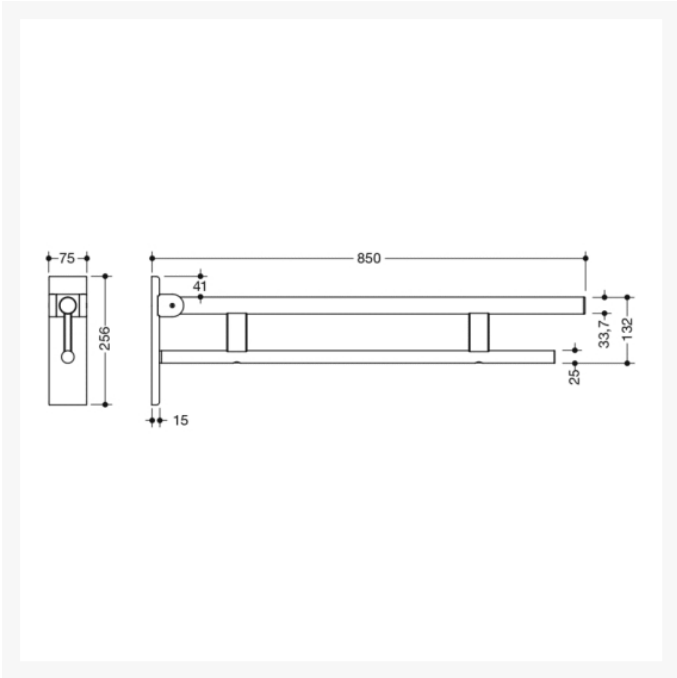

Independent 4 Life

HEWI System 900 - 850mm Hinged Support Rail Duo Design B, OPT Leg - Choice of Finish

From: £406.44
To: £976.32
Inc. VAT

Product Code: 900.50.161

Product Images

Product Options

Product Code / Finish / Length (mm)

| | | |
|--|--|---------|
|  | 900.50.161XA - 850mm Hinged Support Rail Duo Design B - Satin Finish | £338.70 |
| | HEWI Hinged Support rail Duo Design B, is easily accessible for all, stylish Satin Finish, made of stainless steel. 850mm in length, 256mm high and 75mm wide. | |
|  | 900.50.16140 - 850mm Hinged Support Rail Duo Design B - Chrome Plated | £513.60 |
| | HEWI Hinged Support rail Duo Design B, is easily accessible for all, stylish Chrome Plated Finish, made of stainless steel. 850mm in length, 256mm high and 75mm wide. | |
|  | 900.50.16160DX - 850mm Hinged Support Rail Duo Design B - Powder Coated Matt White | £491.90 |
| | HEWI Hinged Support rail Duo Design B, is easily accessible for all, stylish Powder Coated Matt White Finish, made of stainless steel. 850mm in length, 256mm high and 75mm wide. | |
|  | 900.50.16160SC - 850mm Hinged Support Rail Duo Design B - Powder Coated Matt Dark Grey Pearl Mica | £491.90 |
| | HEWI Hinged Support rail Duo Design B, is easily accessible for all, stylish Powder Coated Matt Dark Grey Pearl Mica Finish, made of stainless steel. 850mm in length, 256mm high and 75mm wide. | |
|  | 900.50.16160DC - 850mm Hinged Support Rail Duo Design B - Matt Black | £491.90 |
| | HEWI Hinged Support rail Duo Design B, is easily accessible for all, stylish Matt Black Finish, made of stainless steel. 850mm in length, 256mm high and 75mm wide. | |

Technical details:

- Top rail 33.7mm diameter
- Load tested to 100kg (220lb)
- Bottom rail 25mm diameter
- 850mm length
- 256mm high and 75mm wide
- Secured by fixing screw to prevent unintentional removal