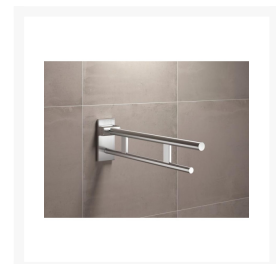

Product Images