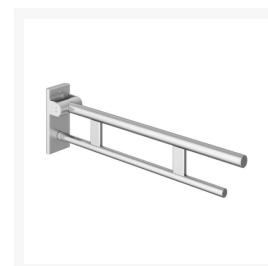

Product Images