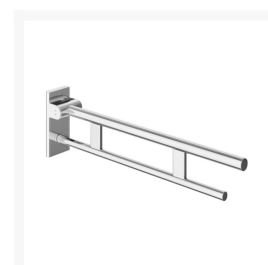

Product Images