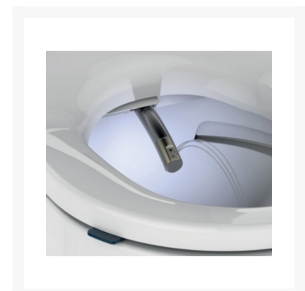

Product Images