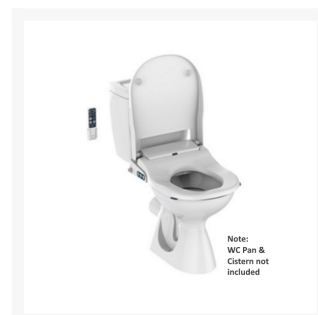

Independent 4 Life

AKW Ergonomic Bidet Seat - OPT Extended 3 to 5 Year Warranty

From: £753.60
To: £1,255.43
Inc. VAT

Product Code: 30502

Product Images