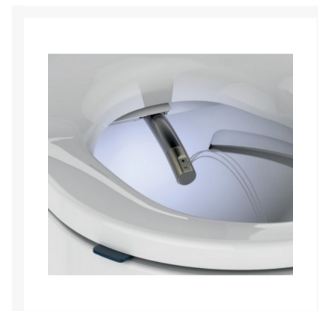

Independent 4 Life

AKW Ergonomic Bidet Seat - OPT Extended 3 to 5 Year Warranty

From: £753.60
To: £1,255.43
Inc. VAT

Product Code: 30502

Product Images