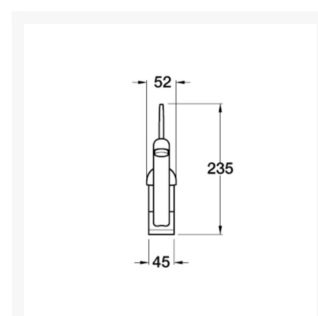

Independent 4 Life

Hafele 165mm Long Lever Round Head Monobloc Mixer Tap - Chrome Finish

£107.78 Inc. VAT

Product Code: 4G20071

Product Images

Description

Polished chrome kitchen monobloc mixer tap, suitable for use by the elderly, disabled, or those with limited hand dexterity.

The tap is DDA (Disability Discrimination Act) Compliant meaning that it can be turned on and off using a

www.independent4life.co.uk | info@independent4life.co.uk | Tel: 0800 500 3001 | VAT No: 942447711

EORI GB942447711000