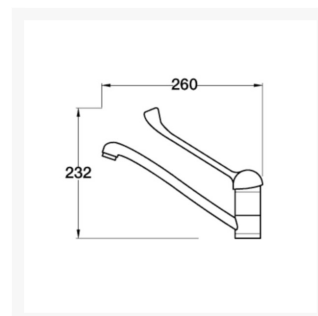

Independent 4 Life

Hafele 165mm Long Lever Round Head Monobloc Mixer Tap - Chrome Finish

£107.78 Inc. VAT

Product Code: 4G20071

Product Images

Description

Polished chrome kitchen monobloc mixer tap, suitable for use by the elderly, disabled, or those with limited hand dexterity.

The tap is DDA (Disability Discrimination Act) Compliant meaning that it can be turned on and off using a

www.independent4life.co.uk | info@independent4life.co.uk | Tel: 0800 500 3001 | VAT No: 942447711

EORI GB942447711000