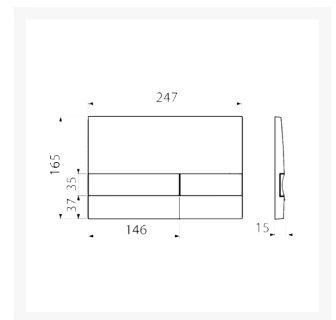

Independent 4 Life

Alca Flush Plate Basic, Pre-Wall Installation Systems - Black/Chrome Matt

£60.18 Inc. VAT

Product Code: M1728-2

Product Images

Description

Alca flush plate basic, linear flush button design with a black/chrome matt finish.

For pre-wall installation systems and concealed WC cisterns.

Key features:

- Double-acting mechanical flushing
- Compatible for all pre-wall installation systems and cisterns for building into solid walls
- Size: (WxH) mm: 247x165
- Depth (mm): 15
- Operating force: <20
- Surface finish: black/chrome matt
- Material: plastic