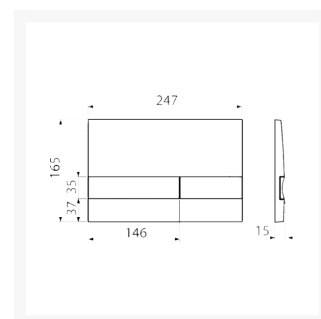

Independent 4 Life

Alca Flush Plate Basic, Pre-Wall Installation Systems - Chrome Matt

£60.18 Inc. VAT

Product Code: M1722

Product Images

Description

Alca flush plate basic, linear flush button design and a chrome matt finish.

For pre-wall installation systems and concealed WC cisterns.

Key features:

- Double-acting mechanical flushing

www.independent4life.co.uk | info@independent4life.co.uk | Tel: 0800 500 3001 | VAT No: 942447711

EORI GB942447711000