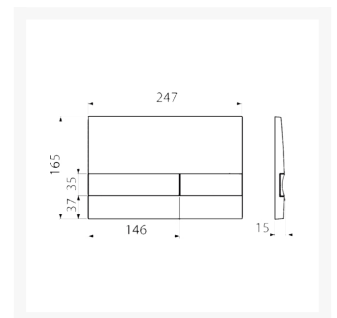

Independent 4 Life

Alca Flush Plate Basic, Pre-Wall Installation Systems - Chrome Polished

£48.96 Inc. VAT

Product Code: M1721

Product Images

Description

Alca flush plate basic, linear flush button design with a chrome polished finish.

For pre-wall installation systems and concealed WC cisterns.

Key features:

- Double-acting mechanical flushing
- Compatible for all pre-wall installation systems and cisterns for building into solid walls
- Oval flush button design
- Size: (WxH) mm: 247x165
- Depth (mm): 15
- Operating force: < 20 N
- Surface finish: chrome polished
- Material: plastic